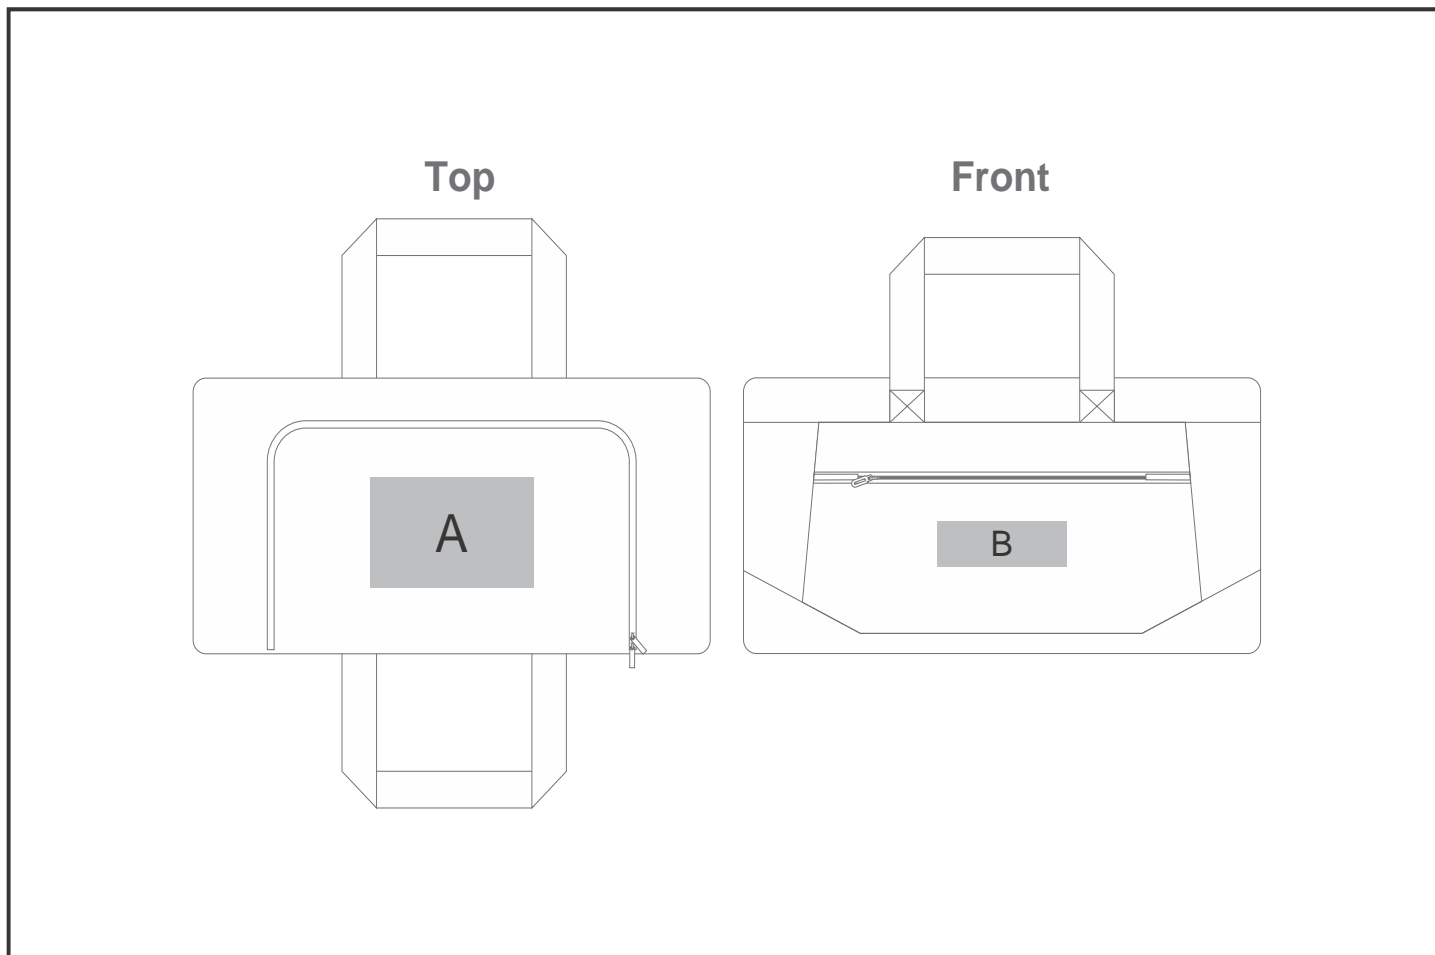

# BG-AL-464-B

Altitude Ashford Trolley Bag

## Need to know:

- Includes 1-Colour, 1-Position Screen Print (setup fees apply)

- Texture of Item will affect the quality of Screen Print.

- We can not brand the sides.

## Branding Options:

| Position | Branding Method (Branding Code) | No. of Colours | Dimension               |
|----------|---------------------------------|----------------|-------------------------|
| A        | Screen Print (SA)               | 1 Colour       | 190mm wide x 120mm high |

|   |                                 |             |                        |
|---|---------------------------------|-------------|------------------------|
| B | Screen Print (SA)               | 1 Colour    | 150mm wide x 50mm high |
| B | Digital Direct Transfer (DDT-D) | Full Colour | 105mm wide x 74mm high |
| B | Digital Direct Transfer (DDT-A) | Full Colour | 120mm wide x 80mm high |