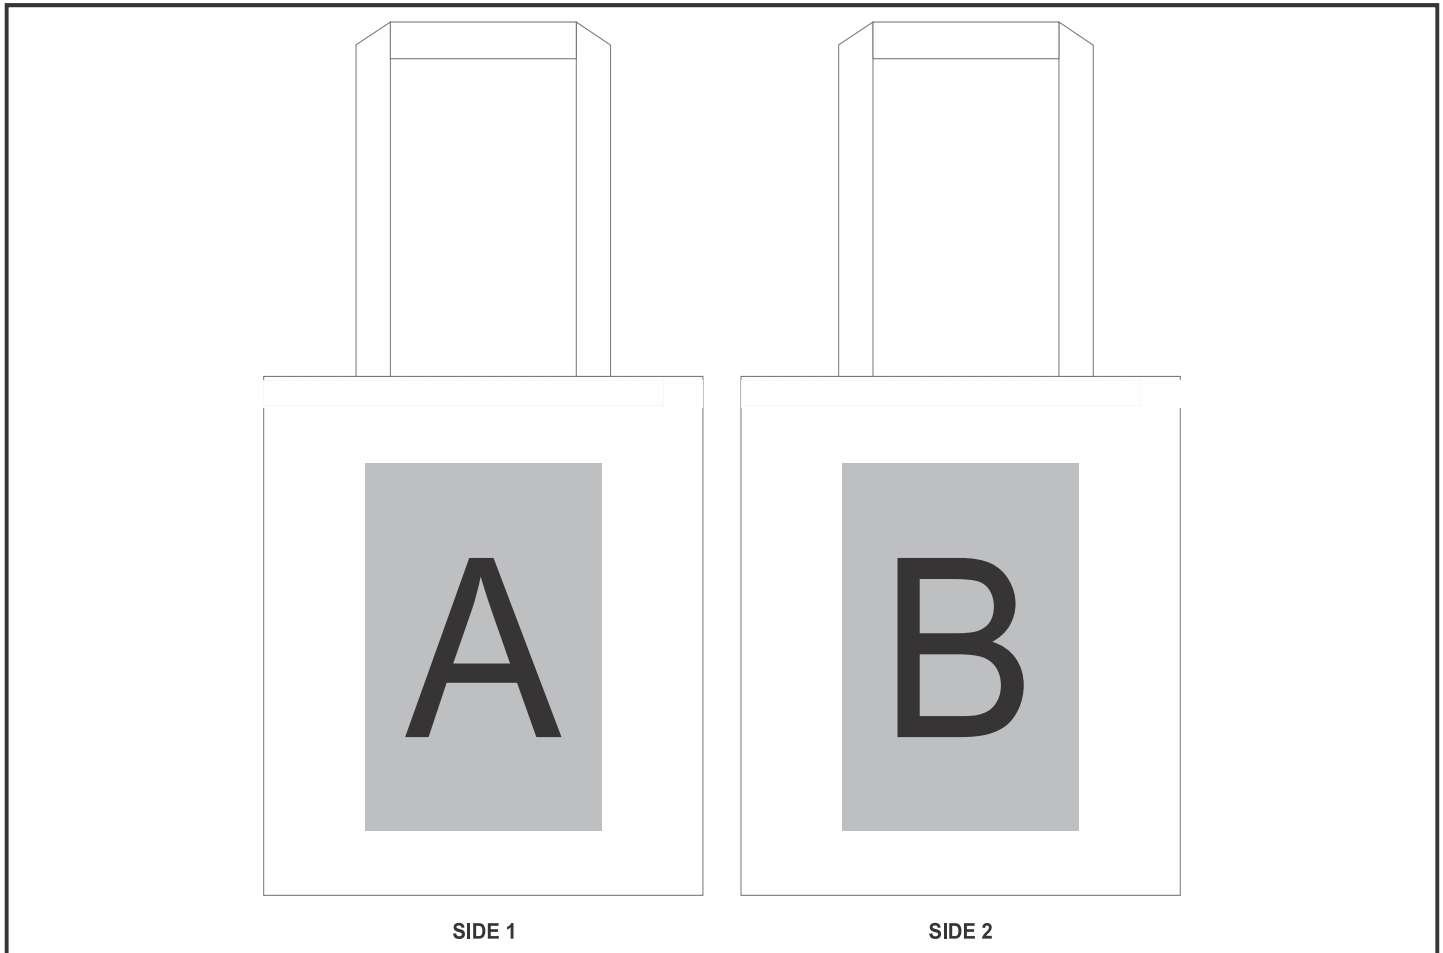

BG-AL-507-B

Altitude InStyle Non-Woven Shopper

Also available in

Check Logo24
guide and t's & c's

Need to know:

- Includes 1-Colour, 1-Position Screen Print (setup fees apply)

- Texture of Item will affect the quality of Screen Print.

Branding Options:

Position	Branding Method (Branding Code)	No. of Colours	Dimension
A	Screen Print (SA)	1 Colour	200mm wide x 190mm high
A	Digital Direct Transfer (DDT-D)	Full Colour	105mm wide x 74mm high
A	Digital Direct Transfer (DDT-A)	Full Colour	105mm wide x 148mm high
A	Digital Direct Transfer (DDT-B)	Full Colour	148mm wide x 190mm high
A	Digital Direct Transfer (DDT-C)	Full Colour	200mm wide x 290mm high

B	Screen Print (SA)	1 Colour	200mm wide x 190mm high
B	Digital Direct Transfer (DDT-D)	Full Colour	105mm wide x 74mm high

B	Digital Direct Transfer (DDT-A)	Full Colour	105mm wide x 148mm high
B	Digital Direct Transfer (DDT-B)	Full Colour	148mm wide x 190mm high
B	Digital Direct Transfer (DDT-C)	Full Colour	200mm wide x 290mm high