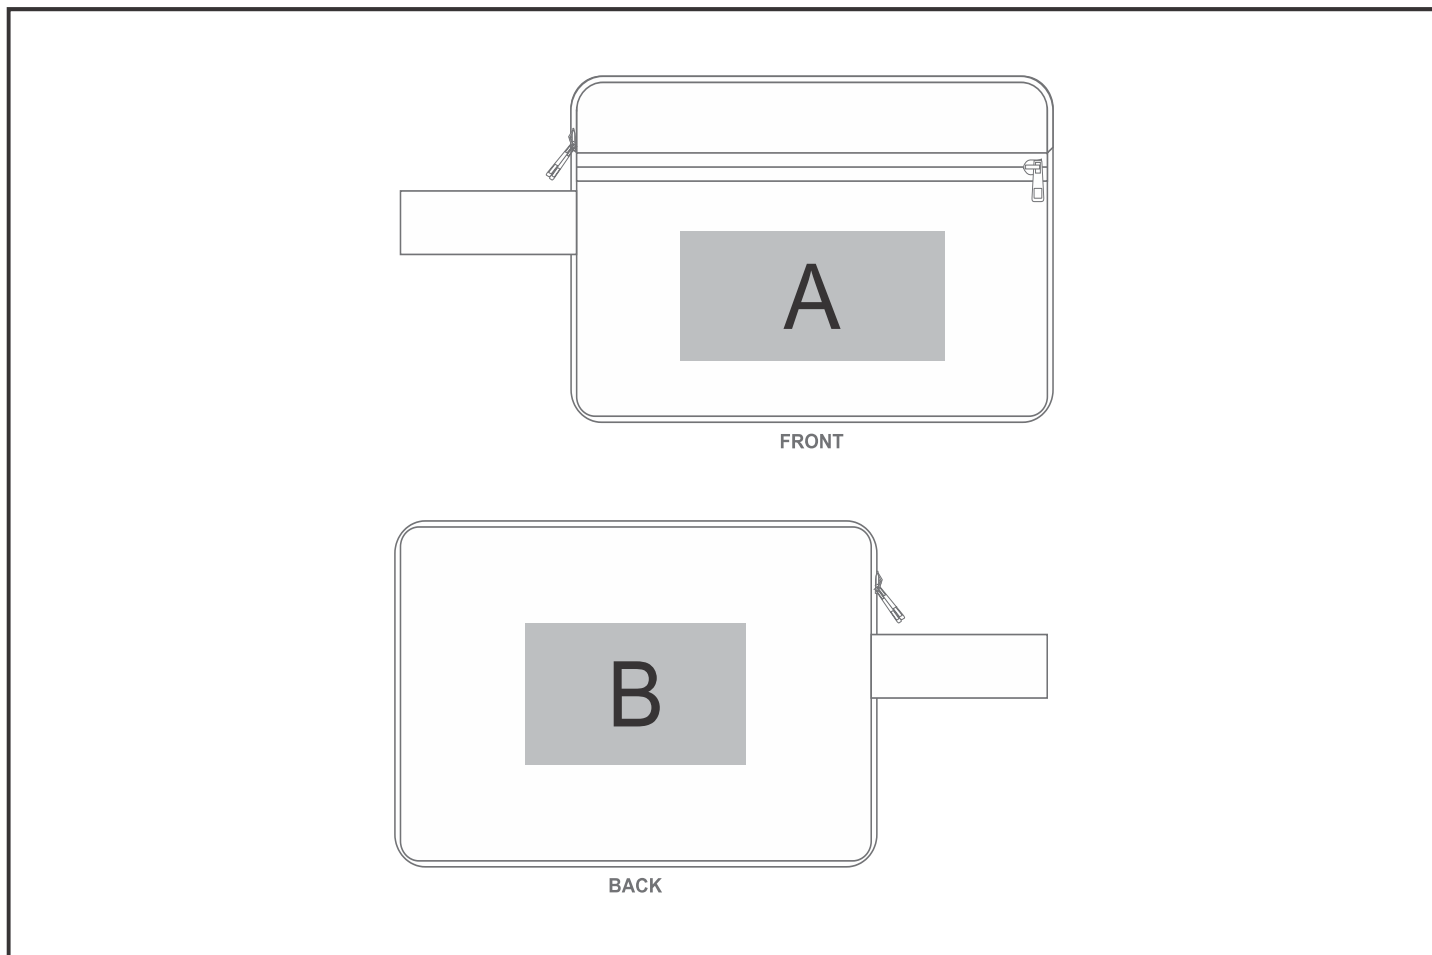

BG-AL-519-B

Altitude Everdri Water-Resistant Toiletry Bag

Also available in

Check Logo24
guide and t's & c's

Need to know:

- Includes 1-Colour, 1-Position Screen Print (setup fees apply)

- Texture of Item will affect the quality of Screen Print.

Branding Options:

Position	Branding Method (Branding Code)	No. of Colours	Dimension
A	Screen Print (SB)	1 Colour	120mm wide x 55mm high
A	Digital Direct Transfer (DDT-D)	Full Colour	90mm wide x 40mm high
B	Digital Direct Transfer (DDT-D)	Full Colour	100mm wide x 60mm high