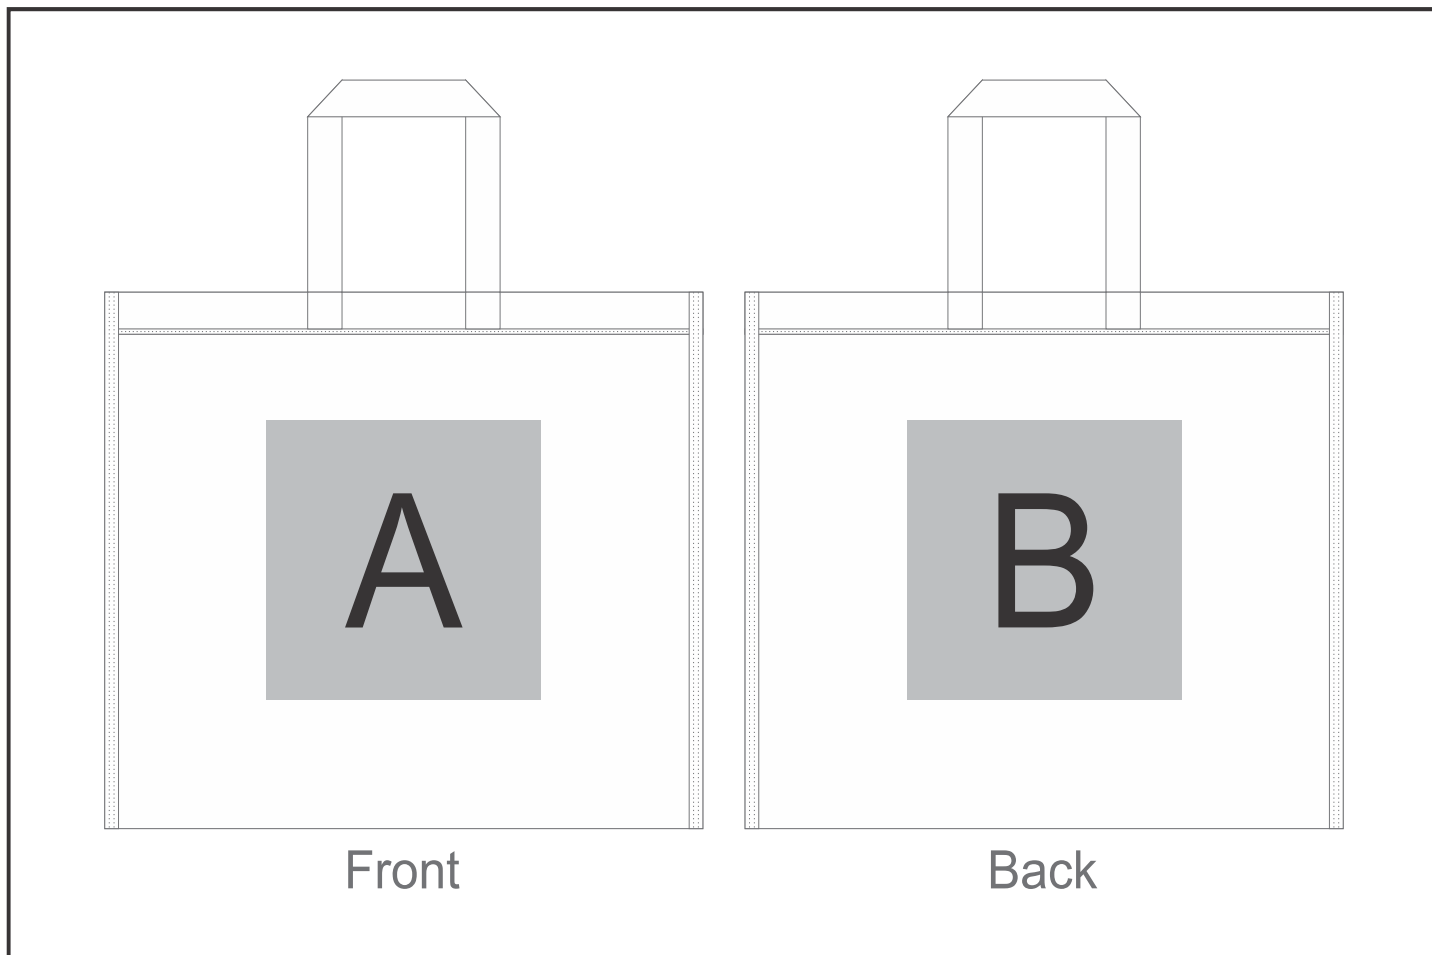

BG-AL-548-B

Altitude Yorkdale Non-Woven Shopper

Need to know:

Includes 1-Colour, 1-Position Screen Print (setup fees apply)

- Texture of Item will affect the quality of Screen Print.

Branding Options:

| Position | Branding Method (Branding Code) | No. of Colours | Dimension |
|----------|---------------------------------|----------------|-------------------------|
| A | Screen Print (SA) | 1 Colour | 200mm wide x 190mm high |
| A | Digital Direct Transfer (DDT-D) | Full Colour | 105mm wide x 74mm high |
| A | Digital Direct Transfer (DDT-A) | Full Colour | 148mm wide x 105mm high |
| A | Digital Direct Transfer (DDT-B) | Full Colour | 210mm wide x 148mm high |
| A | Digital Direct Transfer (DDT-C) | Full Colour | 290mm wide x 200mm high |
| B | Screen Print (SA) | 1 Colour | 200mm wide x 190mm high |
| B | Digital Direct Transfer (DDT-D) | Full Colour | 105mm wide x 74mm high |

| | | | |
|---|---------------------------------|-------------|-------------------------|
| B | Digital Direct Transfer (DDT-A) | Full Colour | 148mm wide x 105mm high |
| B | Digital Direct Transfer (DDT-B) | Full Colour | 210mm wide x 148mm high |
| B | Digital Direct Transfer (DDT-C) | Full Colour | 290mm wide x 200mm high |