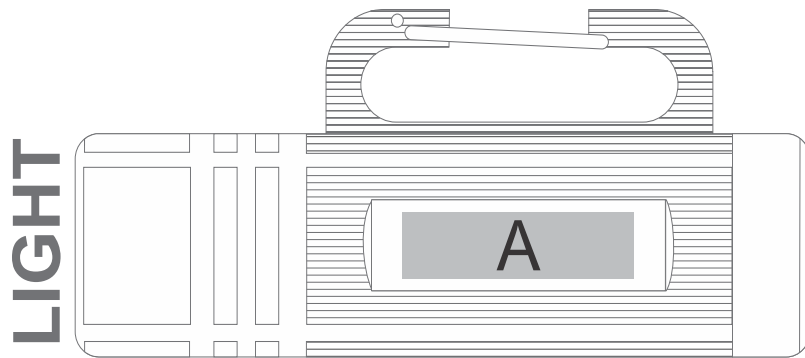

GIFT-17306

Altitude Brightforce Torch

Also available in

Check Logo24
guide and t's & c's

One side only

Need to know:

- Laser Colour: White

Branding Options:

Position	Branding Method (Branding Code)	No. of Colours	Dimension
A	Laser Engraving (LB)	N/A	30mm wide x 8mm high