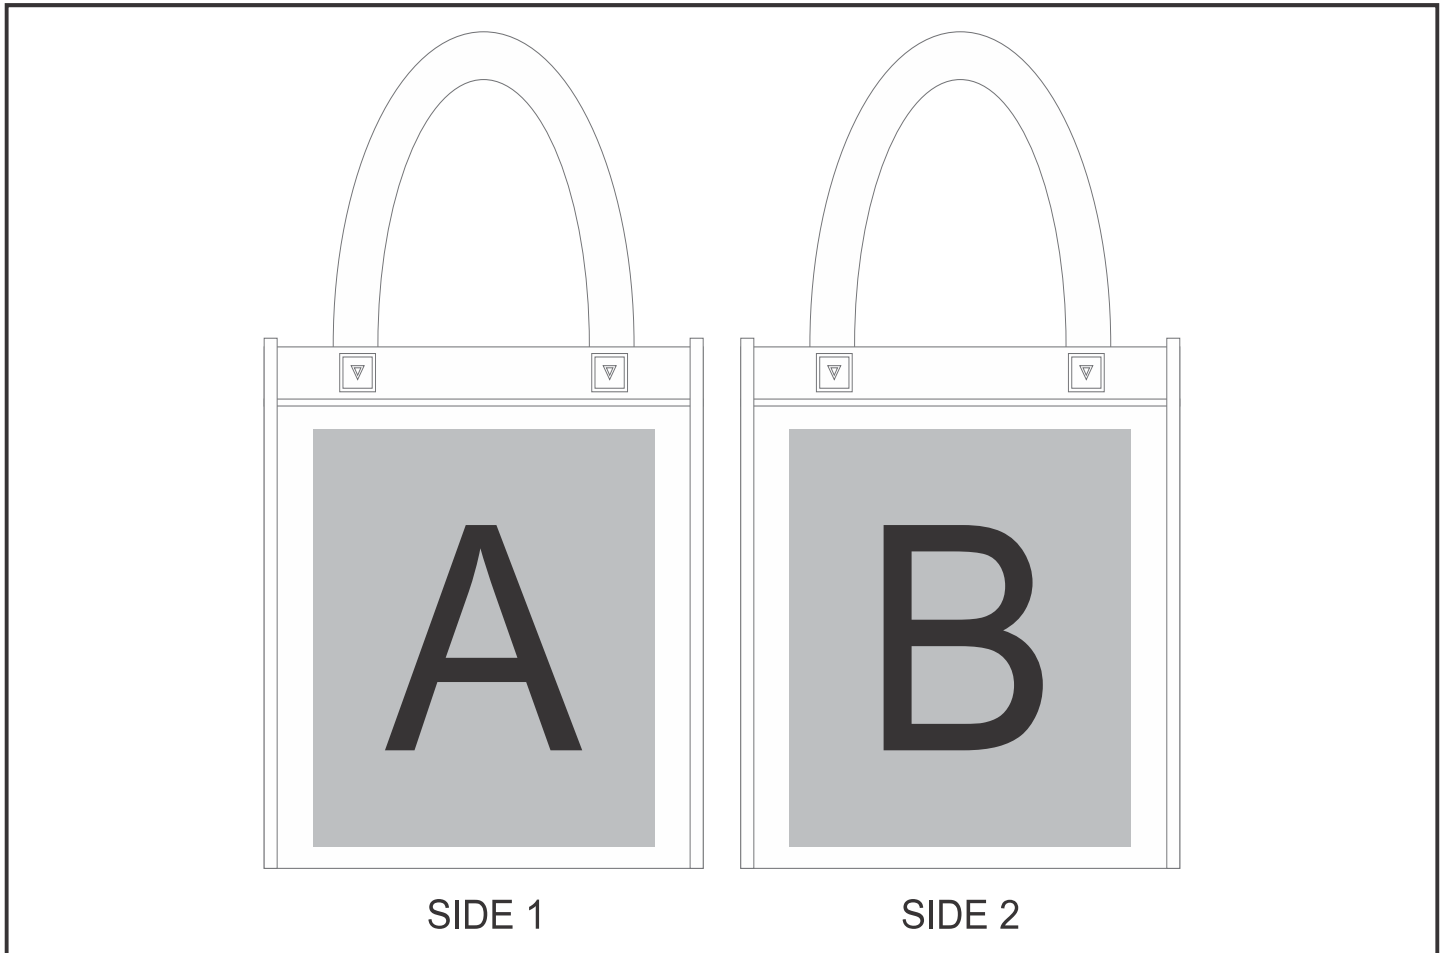

BAG-4330

Altitude Gala Non-Woven Shopper

Also available in

Check Logo24
guide and t's & c's

Need to know:

- Includes 1-Colour, 1-Position Screen Print (setup fee applies)
- Texture will affect the screen print
- The logo may appear inconsistent due to inconsistency of the bag.

Branding Options:

| Position | Branding Method (Branding Code) | No. of Colours | Dimension |
|----------|---------------------------------|----------------|-------------------------|
| A | Screen Print (SA) | 6 Colours | 210mm wide x 220mm high |
| A | Digital Direct Transfer (DDT-D) | Full Colour | 105mm wide x 74mm high |
| A | Digital Direct Transfer (DDT-A) | Full Colour | 148mm wide x 105mm high |
| A | Digital Direct Transfer (DDT-B) | Full Colour | 210mm wide x 148mm high |
| A | Digital Direct Transfer (DDT-C) | Full Colour | 210mm wide x 240mm high |
| B | Screen Print (SA) | 6 Colours | 210mm wide x 220mm high |
| B | Digital Direct Transfer (DDT-D) | Full Colour | 105mm wide x 74mm high |

| | | | |
|---|---------------------------------|-------------|-------------------------|
| B | Digital Direct Transfer (DDT-A) | Full Colour | 148mm wide x 105mm high |
| B | Digital Direct Transfer (DDT-B) | Full Colour | 210mm wide x 148mm high |
| B | Digital Direct Transfer (DDT-C) | Full Colour | 210mm wide x 240mm high |