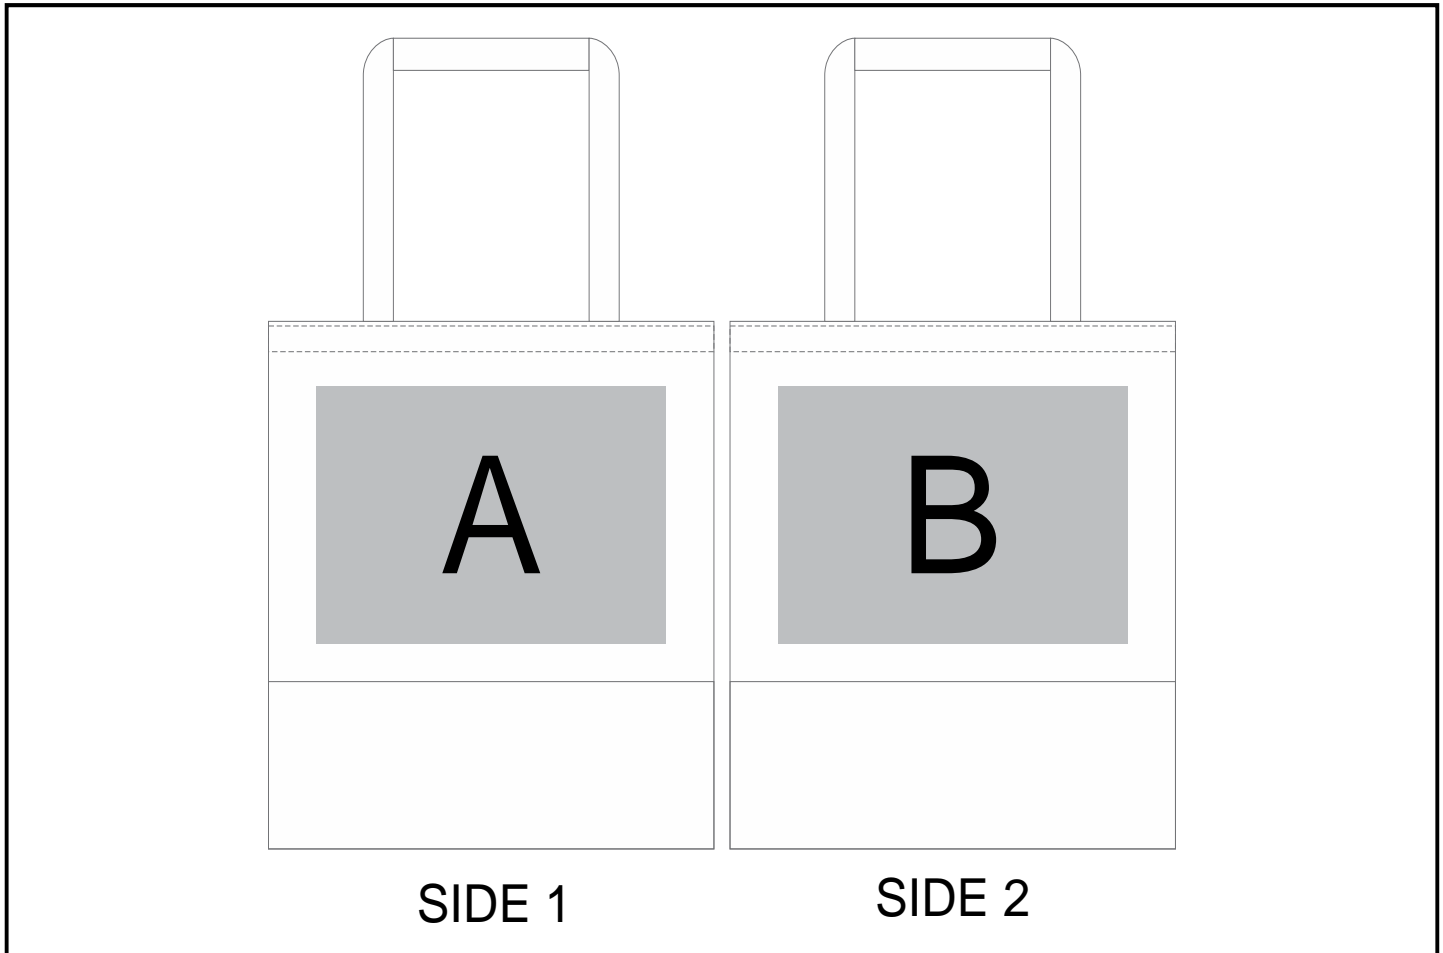

## Need to know:

- Includes 1-Colour, 1-Position Screen Print (setup fee applies)

- Texture of the item may affect the quality of screen print

## Branding Options:

| Position | Branding Method (Branding Code) | No. of Colours | Dimension               |
|----------|---------------------------------|----------------|-------------------------|
| A        | Screen Print (SA)               | 1 Colour       | 200mm wide x 190mm high |
| A        | Digital Direct Transfer (DDT-D) | Full Colour    | 105mm wide x 74mm high  |
| A        | Digital Direct Transfer (DDT-A) | Full Colour    | 105mm wide x 148mm high |
| A        | Digital Direct Transfer (DDT-B) | Full Colour    | 148mm wide x 200mm high |
| A        | Digital Direct Transfer (DDT-C) | Full Colour    | 290mm wide x 200mm high |

|   |                                 |             |                         |
|---|---------------------------------|-------------|-------------------------|
| B | Screen Print (SA)               | 1 Colour    | 200mm wide x 190mm high |
| B | Digital Direct Transfer (DDT-D) | Full Colour | 105mm wide x 74mm high  |

|   |                                 |             |                         |
|---|---------------------------------|-------------|-------------------------|
| B | Digital Direct Transfer (DDT-A) | Full Colour | 105mm wide x 148mm high |
| B | Digital Direct Transfer (DDT-B) | Full Colour | 148mm wide x 200mm high |
| B | Digital Direct Transfer (DDT-C) | Full Colour | 290mm wide x 200mm high |