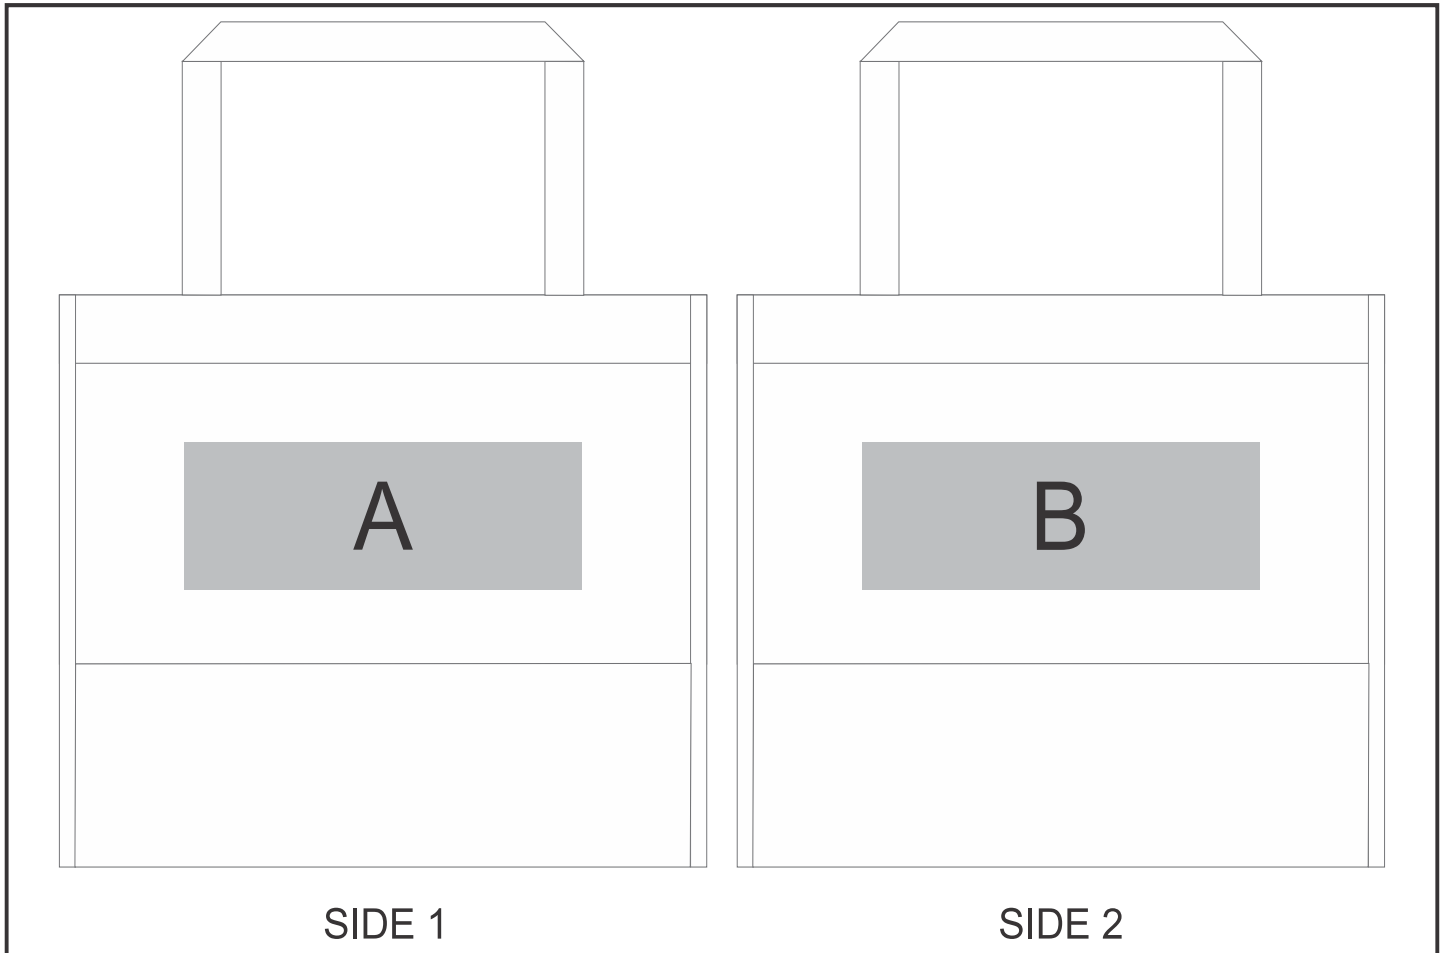

# BAG-4800

Altitude Burlesque Non-Woven Shopper

Also available in  
  
Check Logo24  
guide and t's & c's

## Need to know:

Includes 1-Colour, 1-Position Screen Print (setup fee applies)

## Branding Options:

Position	Branding Method (Branding Code)	No. of Colours	Dimension
A	Screen Print (SB)	1 Colour	200mm wide x 80mm high
A	Digital Direct Transfer (DDT-D)	Full Colour	105mm wide x 75mm high
A	Digital Direct Transfer (DDT-A)	Full Colour	148mm wide x 80mm high
A	Digital Direct Transfer (DDT-B)	Full Colour	230mm wide x 80mm high
B	Screen Print (SB)	1 Colour	200mm wide x 80mm high
B	Digital Direct Transfer (DDT-D)	Full Colour	105mm wide x 75mm high
B	Digital Direct Transfer (DDT-A)	Full Colour	148mm wide x 80mm high
B	Digital Direct Transfer (DDT-B)	Full Colour	230mm wide x 80mm high