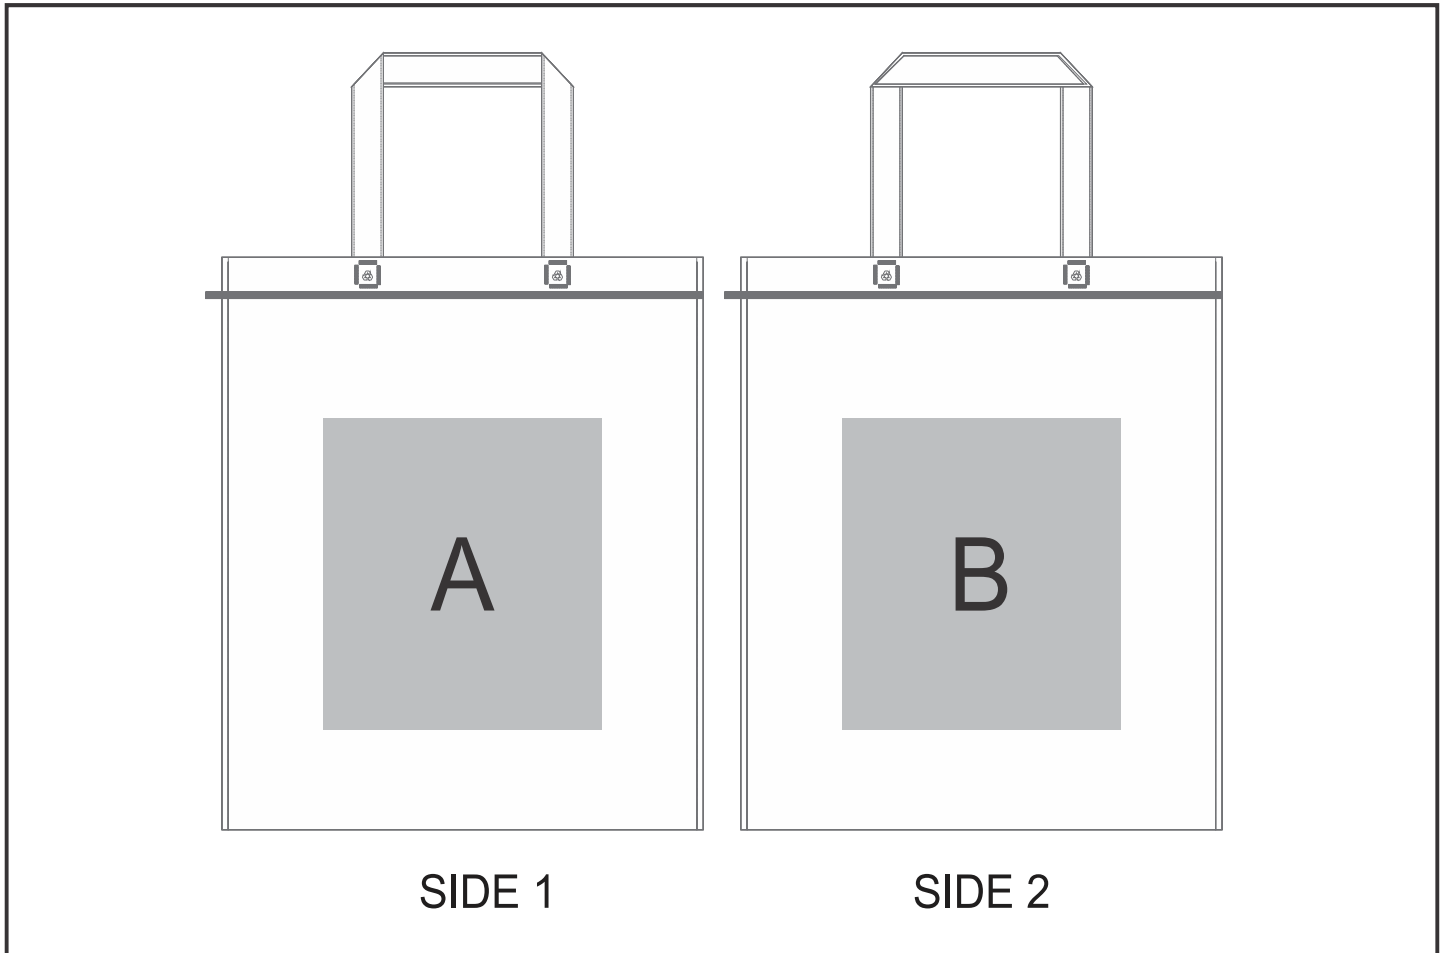

BG-AM-431-B

Altitude Wellington Non-Woven Shopper

Also available in

Check Logo24
guide and t's & c's

Need to know:

Includes 1-Colour, 1-Position Screen Print (setup fees apply)

- Texture of Item will affect the quality of Print.

Branding Options:

Position	Branding Method (Branding Code)	No. of Colours	Dimension
A	Screen Print (SA)	1 Colour	220mm wide x 230mm high
A	Digital Direct Transfer (DDT-D)	Full Colour	74mm wide x 105mm high
A	Digital Direct Transfer (DDT-A)	Full Colour	105mm wide x 148mm high
A	Digital Direct Transfer (DDT-B)	Full Colour	148mm wide x 210mm high
A	Digital Direct Transfer (DDT-C)	Full Colour	220mm wide x 230mm high

B	Screen Print (SA)	1 Colour	220mm wide x 230mm high
B	Digital Direct Transfer (DDT-D)	Full Colour	74mm wide x 105mm high
B	Digital Direct Transfer (DDT-A)	Full Colour	105mm wide x 148mm high
B	Digital Direct Transfer (DDT-B)	Full Colour	148mm wide x 210mm high
B	Digital Direct Transfer (DDT-C)	Full Colour	220mm wide x 230mm high