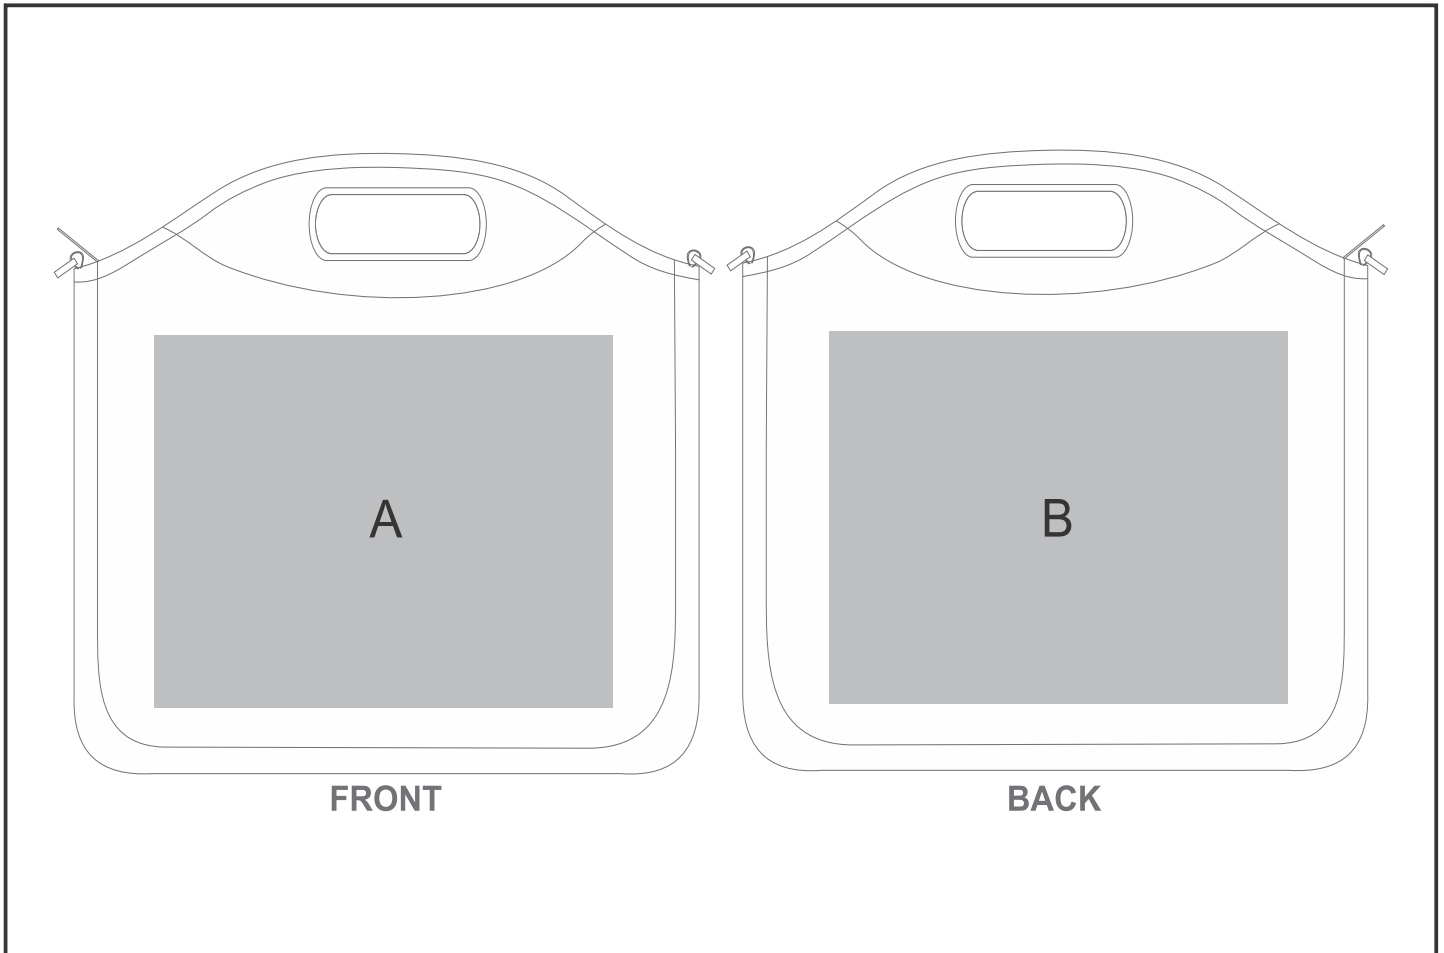

BAG-3645

Supernova Laptop Sleeve

Need to know:

Branding Options:

Position	Branding Method (Branding Code)	No. of Colours	Dimension
A	Screen Print (SB)	1 Colour	290mm wide x 220mm high
B	Screen Print (SB)	1 Colour	290mm wide x 220mm high