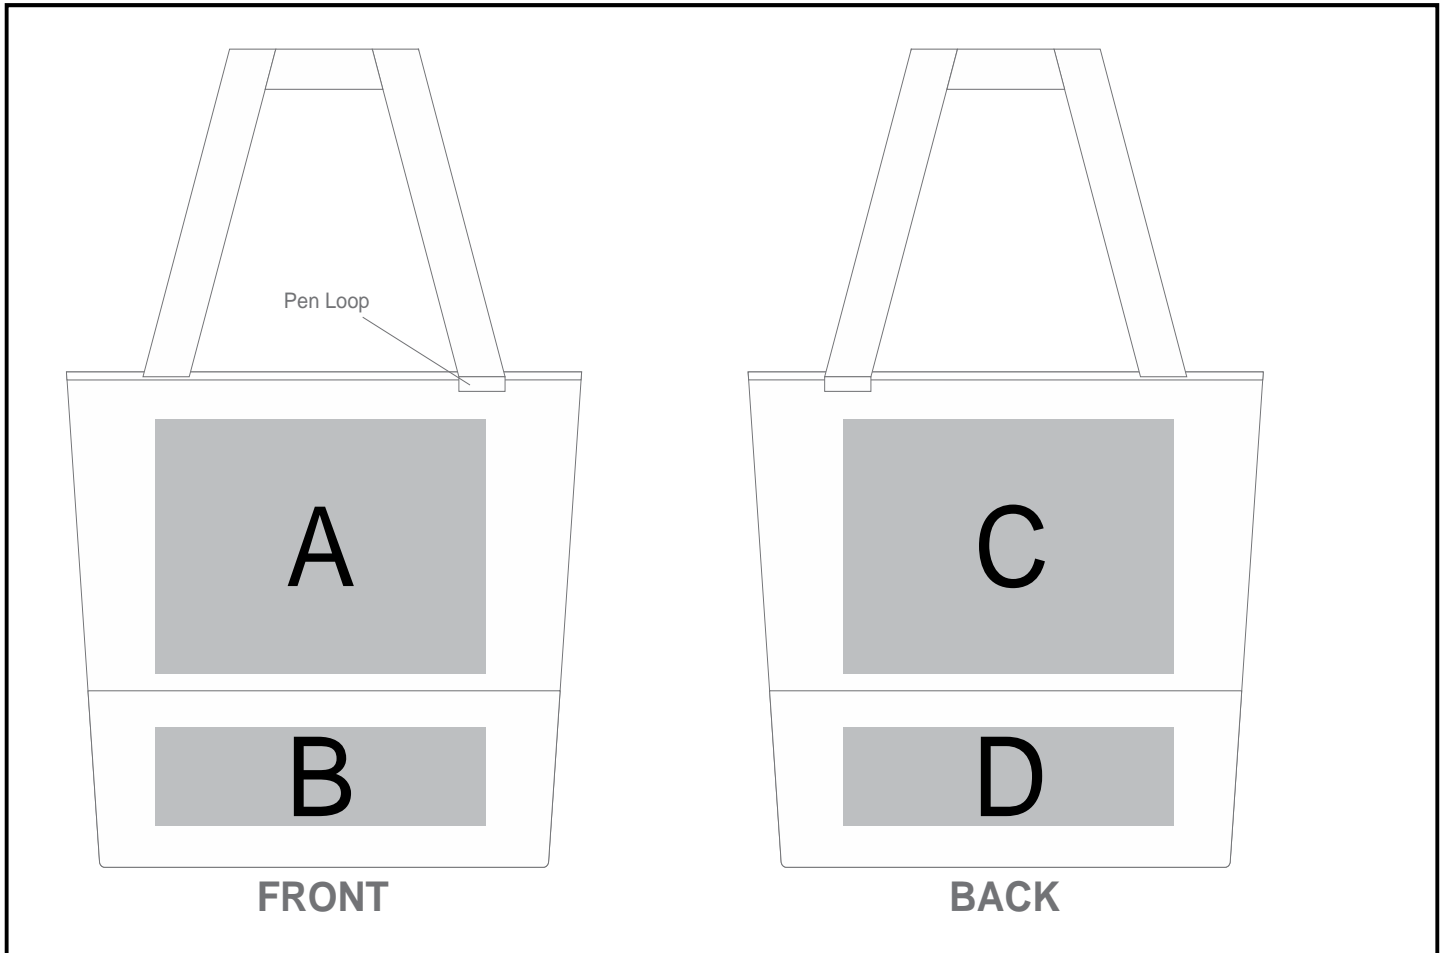

## Need to know:

- Includes 1-Colour, 1-Position Screen Print (setup fees apply)
- NB: Inclusive Branding is NOT applicable to Items marked as Reduced to Clear.
- Front of bag has a pen loop
- Both sides can be branded
- Cannot guarantee that print will align to the center seam. Branding will be visually straight

## Branding Options:

Position	Branding Method (Branding Code)	No. of Colours	Dimension
A	Screen Print (SA)	1 Colour	250mm wide x 120mm high
A	Digital Direct Transfer (DDT-D)	Full Colour	105mm wide x 74mm high
A	Digital Direct Transfer (DDT-A)	Full Colour	148mm wide x 105mm high
A	Digital Direct Transfer (DDT-B)	Full Colour	210mm wide x 148mm high
A	Digital Direct Transfer (DDT-C)	Full Colour	230mm wide x 180mm high

B	Screen Print (SA)	1 Colour	280mm wide x 70mm high
B	Digital Direct Transfer (DDT-D)	Full Colour	105mm wide x 70mm high
B	Digital Direct Transfer (DDT-A)	Full Colour	148mm wide x 70mm high
B	Digital Direct Transfer (DDT-B)	Full Colour	230mm wide x 70mm high

C	Screen Print (SA)	1 Colour	250mm wide x 120mm high
C	Digital Direct Transfer (DDT-D)	Full Colour	105mm wide x 74mm high
C	Digital Direct Transfer (DDT-A)	Full Colour	148mm wide x 105mm high
C	Digital Direct Transfer (DDT-B)	Full Colour	210mm wide x 148mm high
C	Digital Direct Transfer (DDT-C)	Full Colour	230mm wide x 180mm high