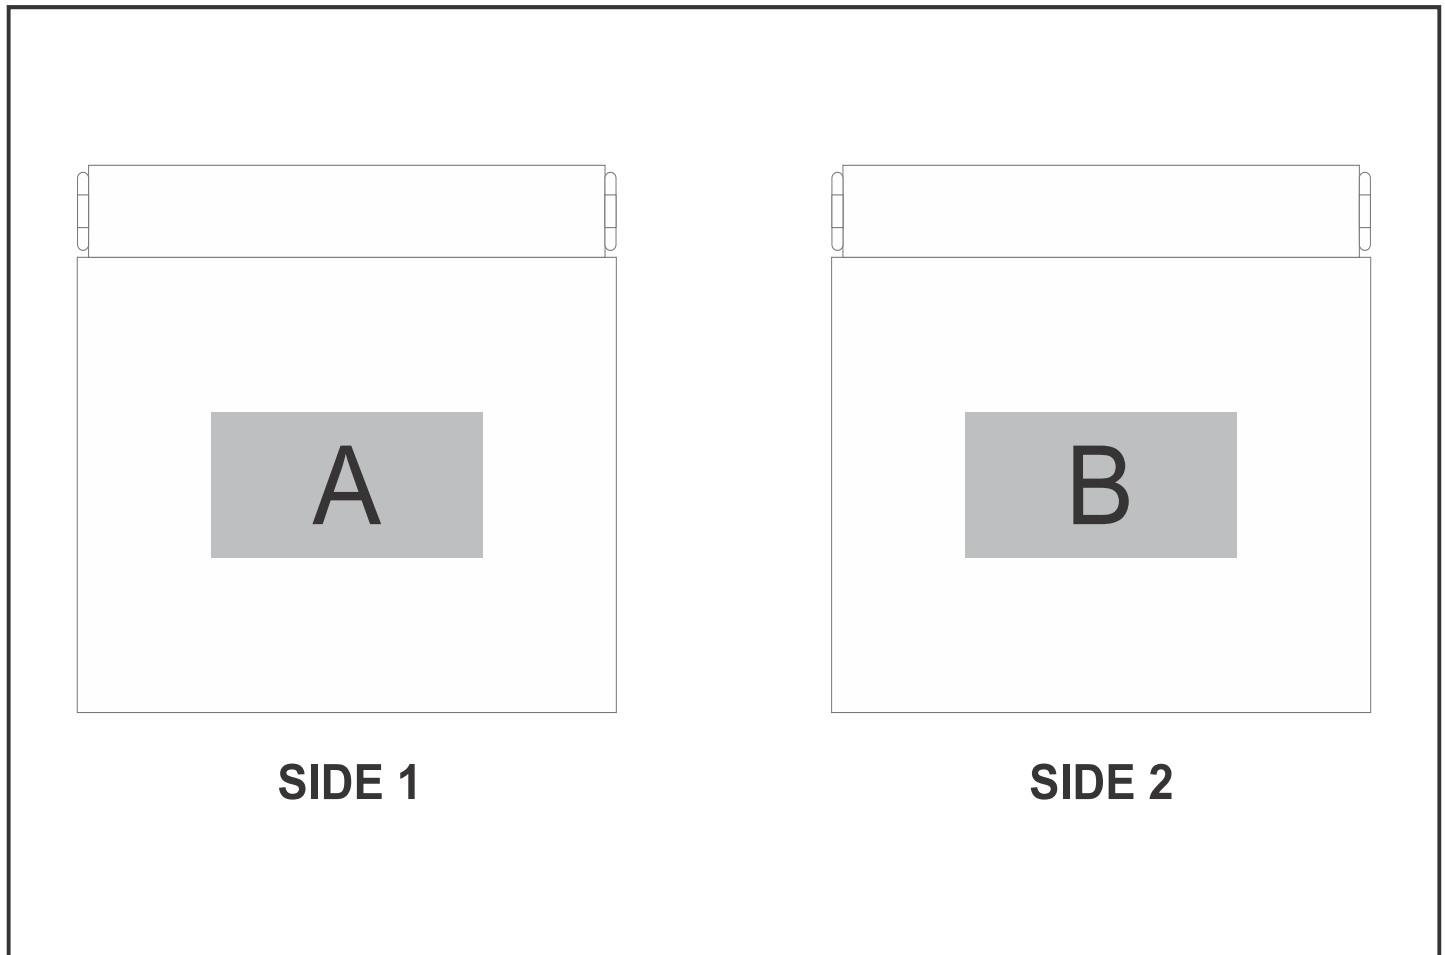

BG-EE-491-B

Eva & Elm Plush PU Tech & Accessory Pouch

Need to know:

- Material of the item will affect the branding.

Branding Options:

Position	Branding Method (Branding Code)	No. of Colours	Dimension
A	Screen Print (SA)	1 Colour	60mm wide x 30mm high
B	Screen Print (SA)	1 Colour	60mm wide x 30mm high