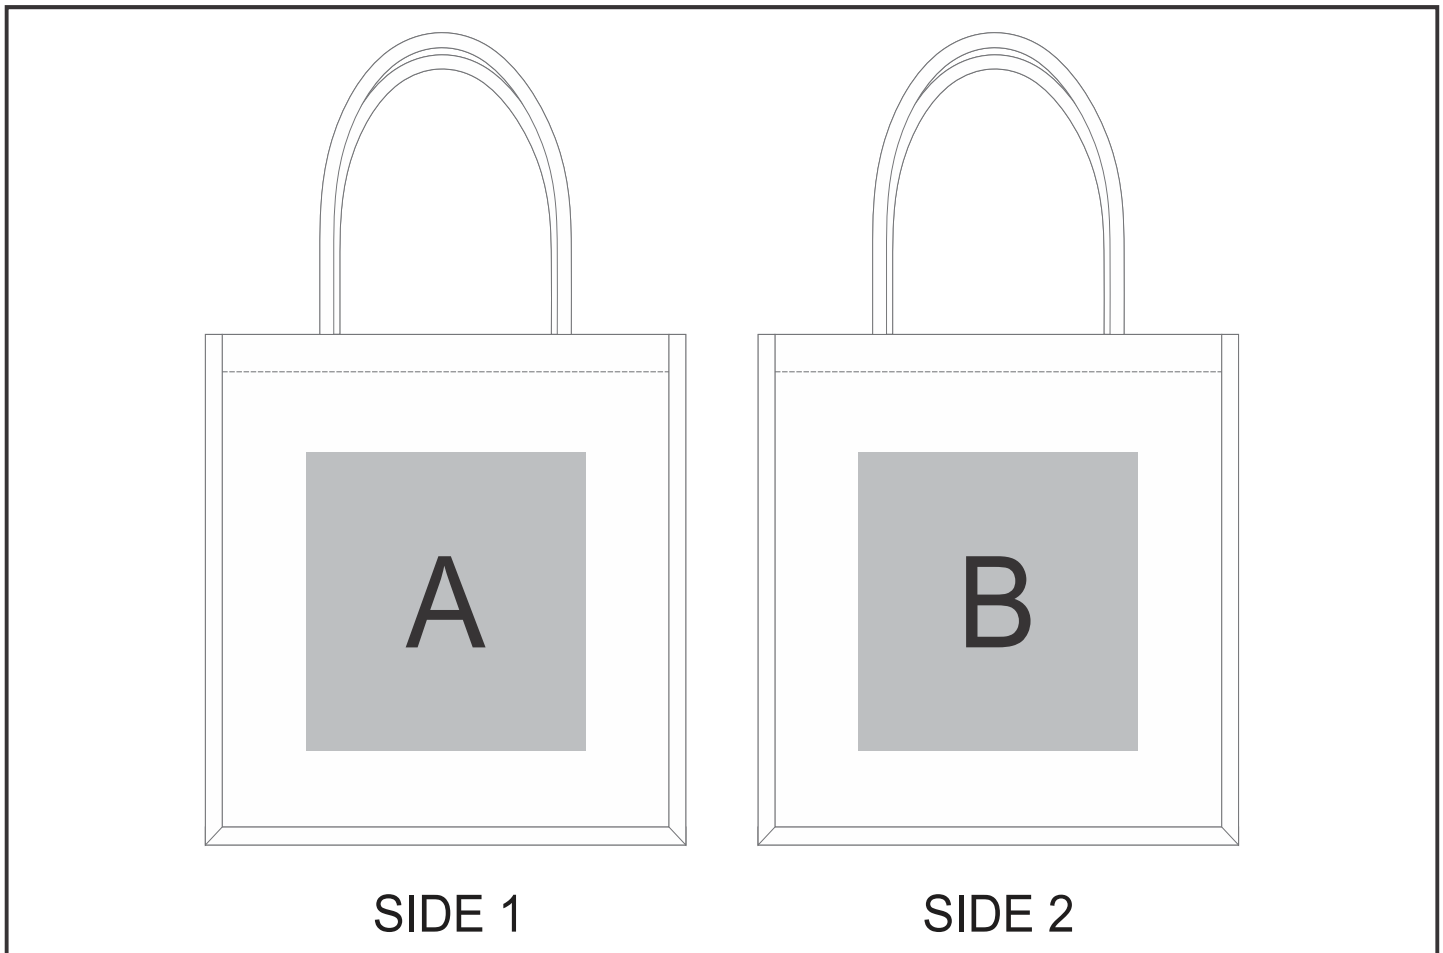

BG-OK-430-B

Okiyo Okinawa Large Jute Tote

Also available in

Check Logo24
guide and t's & c's

Need to know:

Includes 1-Colour, 1-Position Screen Print (setup fees apply)

- Minimum text size for DDT is 7mm high for this bag
- The thickness of the texts and lines must be 3mm.
- Only solid logo recommended.
- Texture of the product will affect the quality of print.
- DDT: Texture of the item will affect the quality of the print and a fine contour maybe added for print quality.

Branding Options:

Position	Branding Method (Branding Code)	No. of Colours	Dimension
A	Screen Print (SA)	1 Colour	200mm wide x 200mm high
A	Digital Direct Transfer (DDT-D)	Full Colour	105mm wide x 74mm high
A	Digital Direct Transfer (DDT-A)	Full Colour	148mm wide x 105mm high
A	Digital Direct Transfer (DDT-B)	Full Colour	200mm wide x 148mm high
A	Digital Direct Transfer (DDT-C)	Full Colour	200mm wide x 200mm high
B	Screen Print (SA)	1 Colour	200mm wide x 200mm high

B	Digital Direct Transfer (DDT-D)	Full Colour	105mm wide x 74mm high
B	Digital Direct Transfer (DDT-A)	Full Colour	148mm wide x 105mm high
B	Digital Direct Transfer (DDT-B)	Full Colour	200mm wide x 148mm high
B	Digital Direct Transfer (DDT-C)	Full Colour	200mm wide x 200mm high