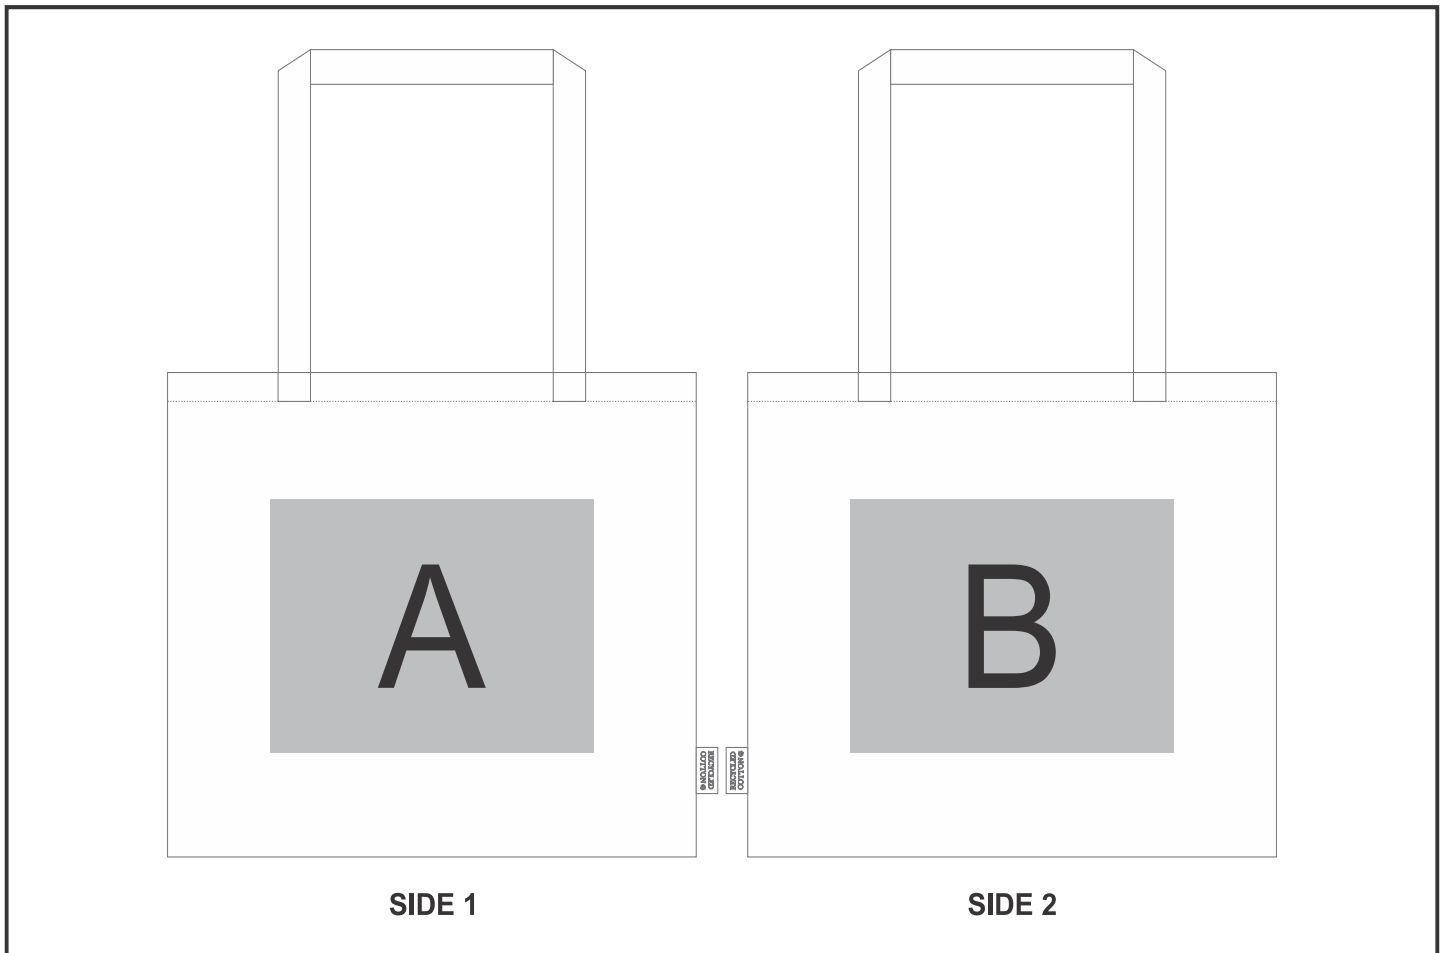

BG-OK-471-B

Okiyo Subarashi Recycled Cotton Canvas Tote

Also available in

Check Logo24
guide and t's & c's

Need to know:

- Includes 1-Colour 1-Position Screen Print (setup fees apply)
- Texture of Item will affect the quality of Screen Print.

Branding Options:

Position	Branding Method (Branding Code)	No. of Colours	Dimension
A	Screen Print (SA)	4 Colours	300mm wide x 220mm high
A	Digital Direct Transfer (DDT-D)	Full Colour	105mm wide x 74mm high
A	Digital Direct Transfer (DDT-A)	Full Colour	148mm wide x 105mm high
A	Digital Direct Transfer (DDT-B)	Full Colour	210mm wide x 148mm high
A	Digital Direct Transfer (DDT-C)	Full Colour	290mm wide x 200mm high
B	Screen Print (SA)	4 Colours	300mm wide x 220mm high

B	Digital Direct Transfer (DDT-D)	Full Colour	105mm wide x 72mm high
B	Digital Direct Transfer (DDT-A)	Full Colour	148mm wide x 105mm high
B	Digital Direct Transfer (DDT-B)	Full Colour	210mm wide x 148mm high
B	Digital Direct Transfer (DDT-C)	Full Colour	290mm wide x 200mm high