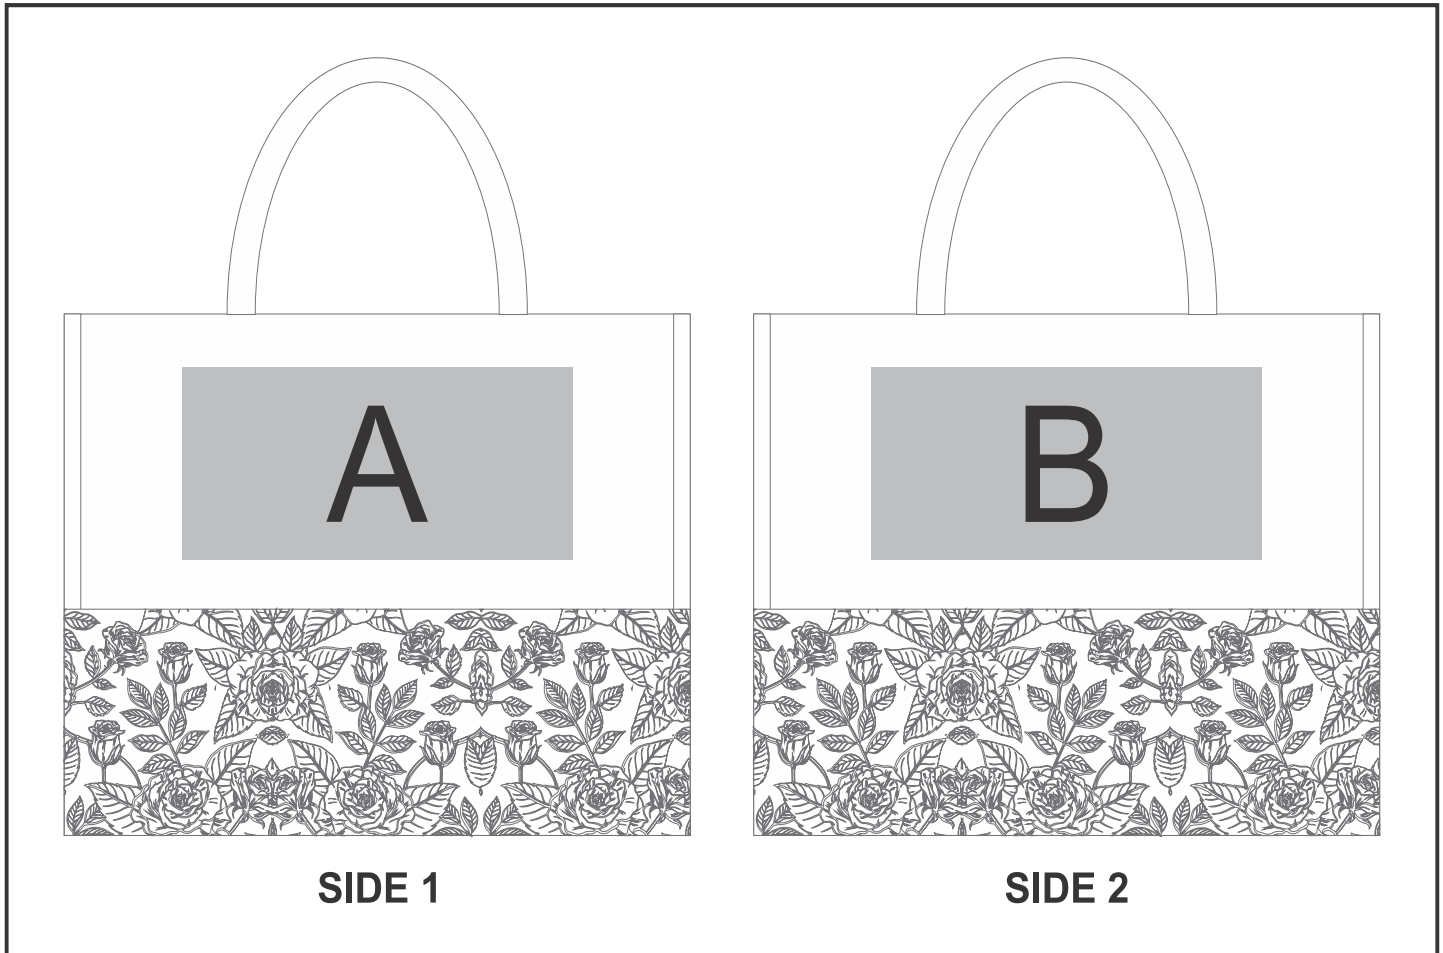

BG-OK-478-B

Okiyo Hana Printed Cotton Tote

Also available in

Check Logo24
guide and t's & c's

Need to know:

- Includes 1-Colour, 1-Position Screen Print (setup fees apply)
- Texture of Item will affect the quality of Screen Print.

Branding Options:

Position	Branding Method (Branding Code)	No. of Colours	Dimension
A	Screen Print (SB)	1 Colour	250mm wide x 130mm high
A	Digital Direct Transfer (DDT-D)	Full Colour	105mm wide x 74mm high
A	Digital Direct Transfer (DDT-A)	Full Colour	150mm wide x 148mm high
A	Digital Direct Transfer (DDT-B)	Full Colour	210mm wide x 120mm high
A	Digital Direct Transfer (DDT-C)	Full Colour	260mm wide x 120mm high
B	Screen Print (SB)	1 Colour	250mm wide x 130mm high
B	Digital Direct Transfer (DDT-D)	Full Colour	105mm wide x 74mm high

B	Digital Direct Transfer (DDT-A)	Full Colour	150mm wide x 148mm high
B	Digital Direct Transfer (DDT-B)	Full Colour	210mm wide x 120mm high
B	Digital Direct Transfer (DDT-C)	Full Colour	260mm wide x 120mm high