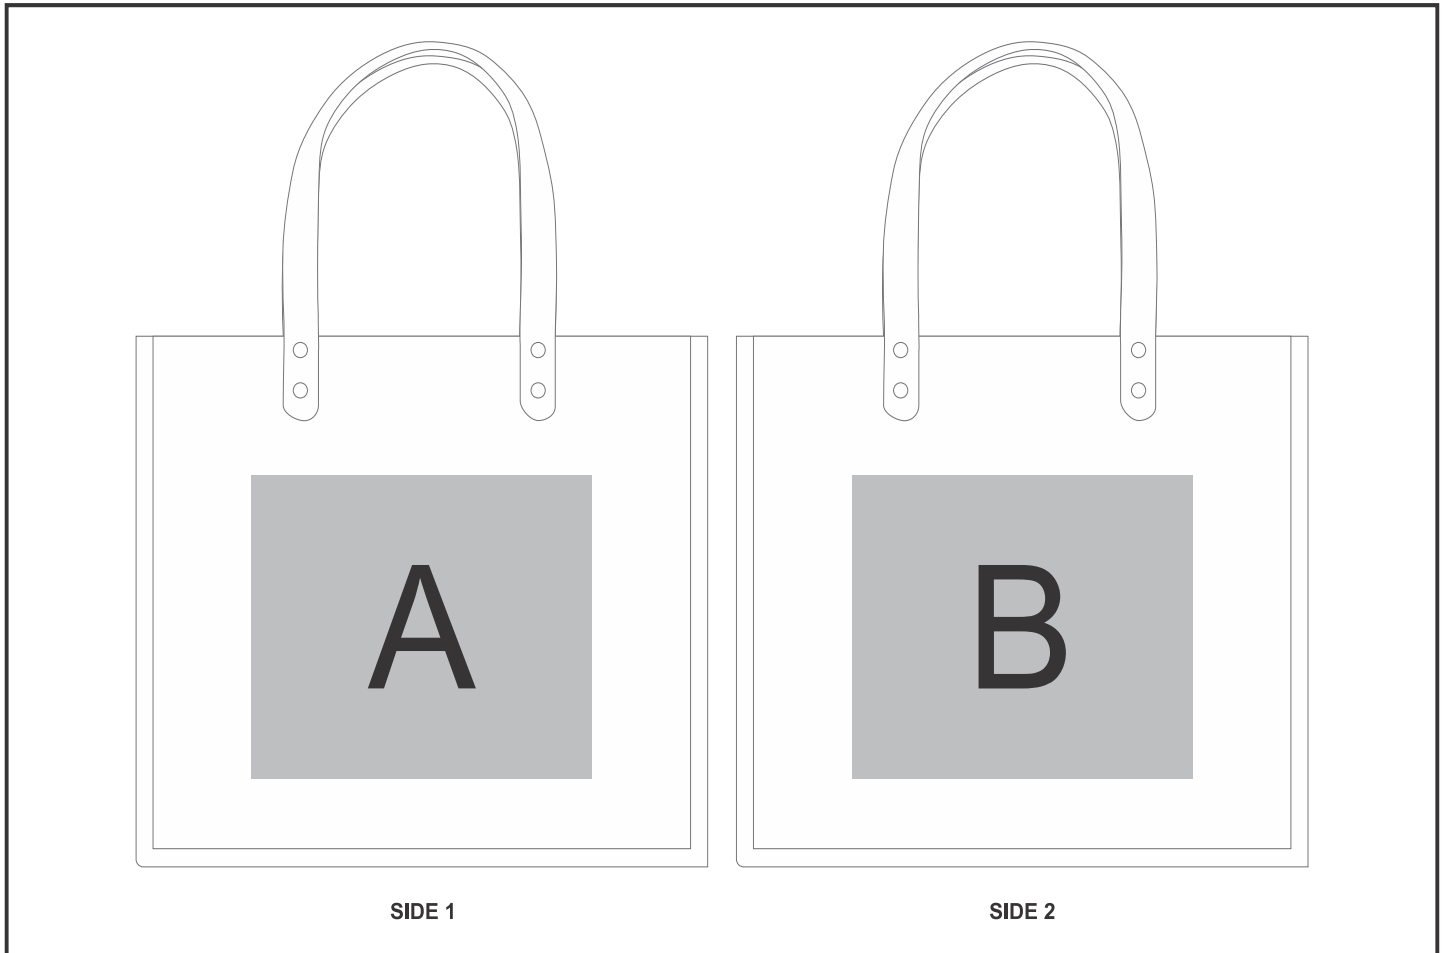

BG-OK-482-B

Okiyo Moru Juco Tote

Also available in

Check Logo24
guide and t's & c's

Need to know:

- Includes 1-Colour, 1-Position Screen Print (setup fees apply)
- DDT: Texture of the item will affect the quality of the print and a fine contour maybe added for print quality
- Texture of Item will affect the quality of Screen Print.

Branding Options:

Position	Branding Method (Branding Code)	No. of Colours	Dimension
A	Screen Print (SC)	1 Colour	200mm wide x 180mm high
A	Digital Direct Transfer (DDT-D)	Full Colour	105mm wide x 74mm high
A	Digital Direct Transfer (DDT-A)	Full Colour	148mm wide x 105mm high
A	Digital Direct Transfer (DDT-B)	Full Colour	210mm wide x 148mm high
A	Digital Direct Transfer (DDT-C)	Full Colour	240mm wide x 200mm high
B	Screen Print (SC)	1 Colour	200mm wide x 180mm high

B	Digital Direct Transfer (DDT-D)	Full Colour	105mm wide x 74mm high
B	Digital Direct Transfer (DDT-A)	Full Colour	148mm wide x 105mm high
B	Digital Direct Transfer (DDT-B)	Full Colour	210mm wide x 148mm high
B	Digital Direct Transfer (DDT-C)	Full Colour	240mm wide x 200mm high