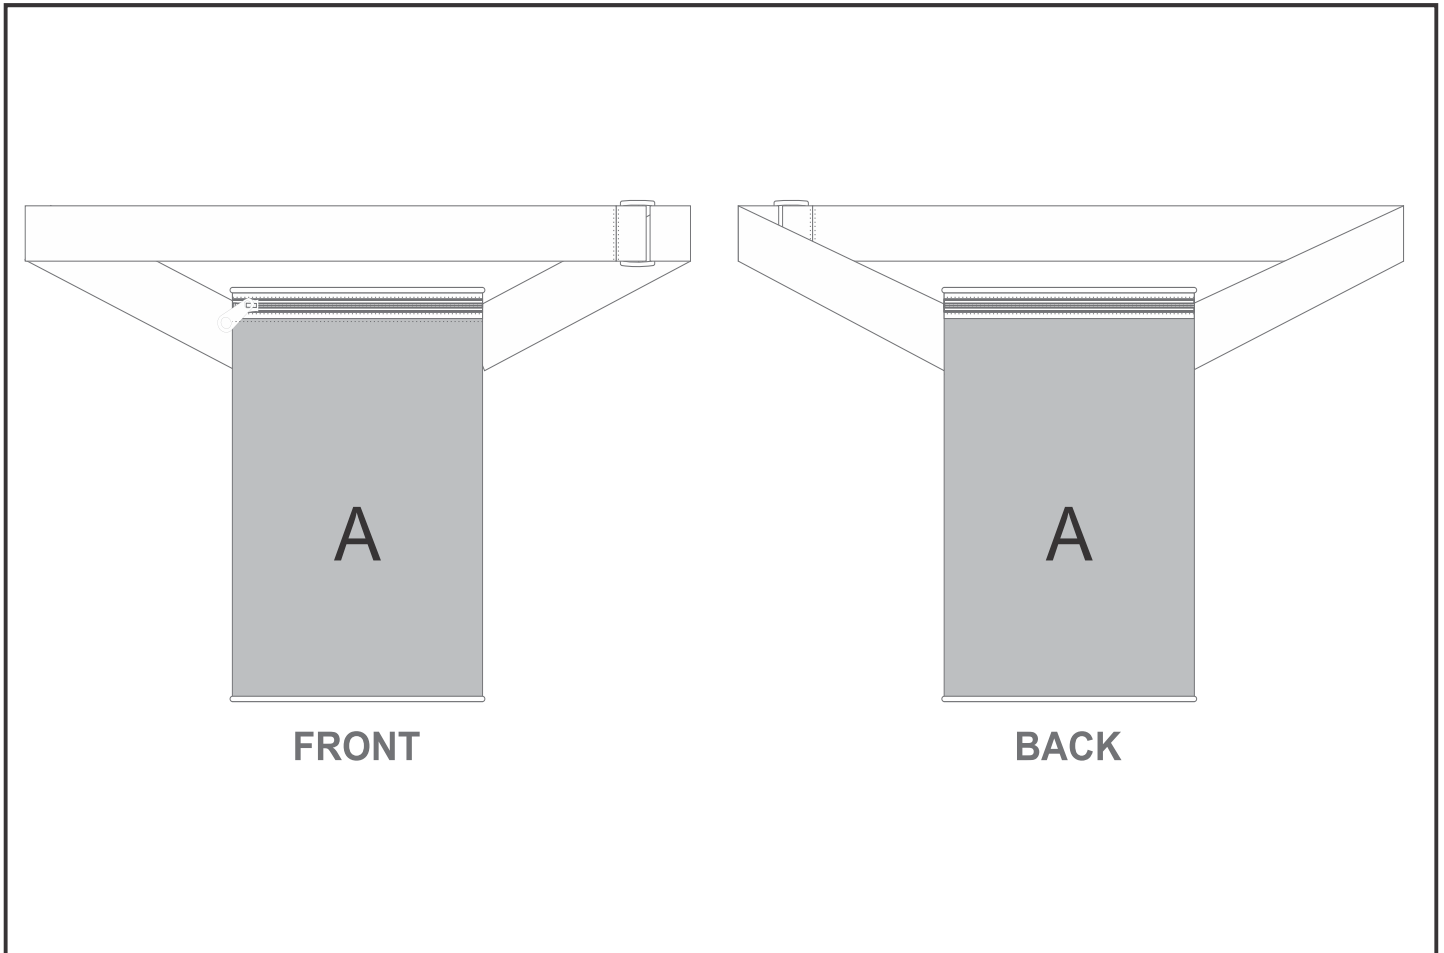

CC-HP-24-G

Hoppla Addo Barrel Cooler Bag

Need to know:

- Includes 1-Position Sublimation (setup fees apply)
- Please Note: We cannot guarantee 100% logo Alignment on all Brandable Panels.

Branding Options:

Position	Branding Method (Branding Code)	No. of Colours	Dimension
A	Custom Sublimation A (CPSUB-A)	Full Colour	640mm wide x 260mm high