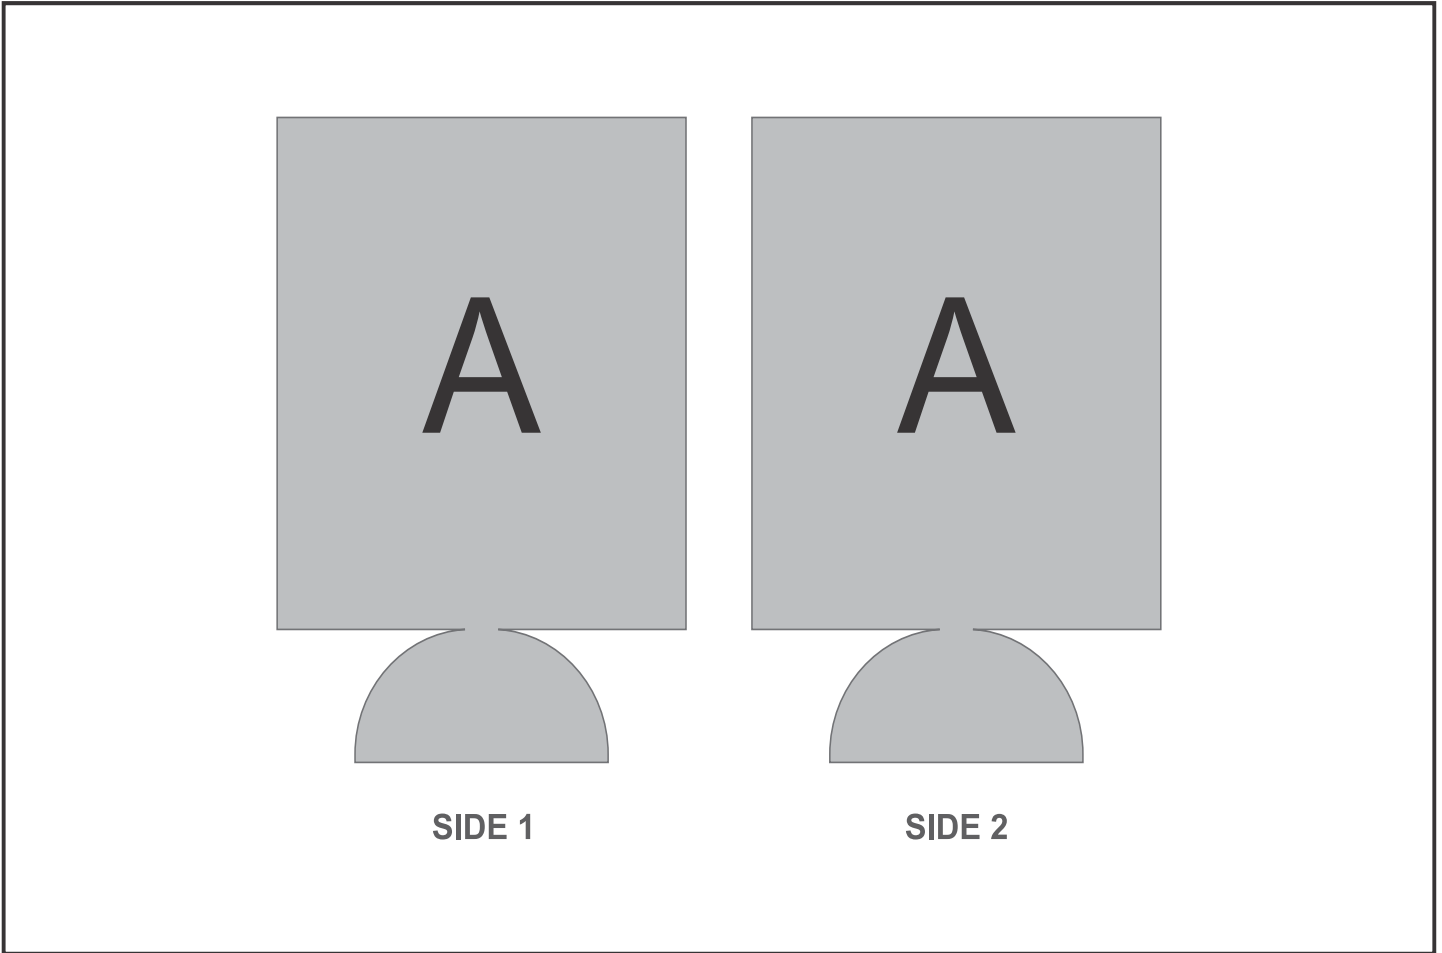

CC-HP-29-G

Hoppla Icey Neoprene Stubby Cooler

Need to know:

- Includes 1-Position Sublimation (setup fees apply)
- Please Note: We cannot guarantee 100% logo Alignment on all Brandable Panels.
- **NB:** Please note that Neoprene material is not conducive to having predominantly white back grounds due to the print transferring nature of the fabric and process used to complete the print. We always advise to have a background colour within the design as this mitigates the chances of material blemishes and ghosting of print.

Branding Options:

Position	Branding Method (Branding Code)	No. of Colours	Dimension
A	Custom Sublimation A (CPSUB-A)	Full Colour	140mm wide x 336mm high