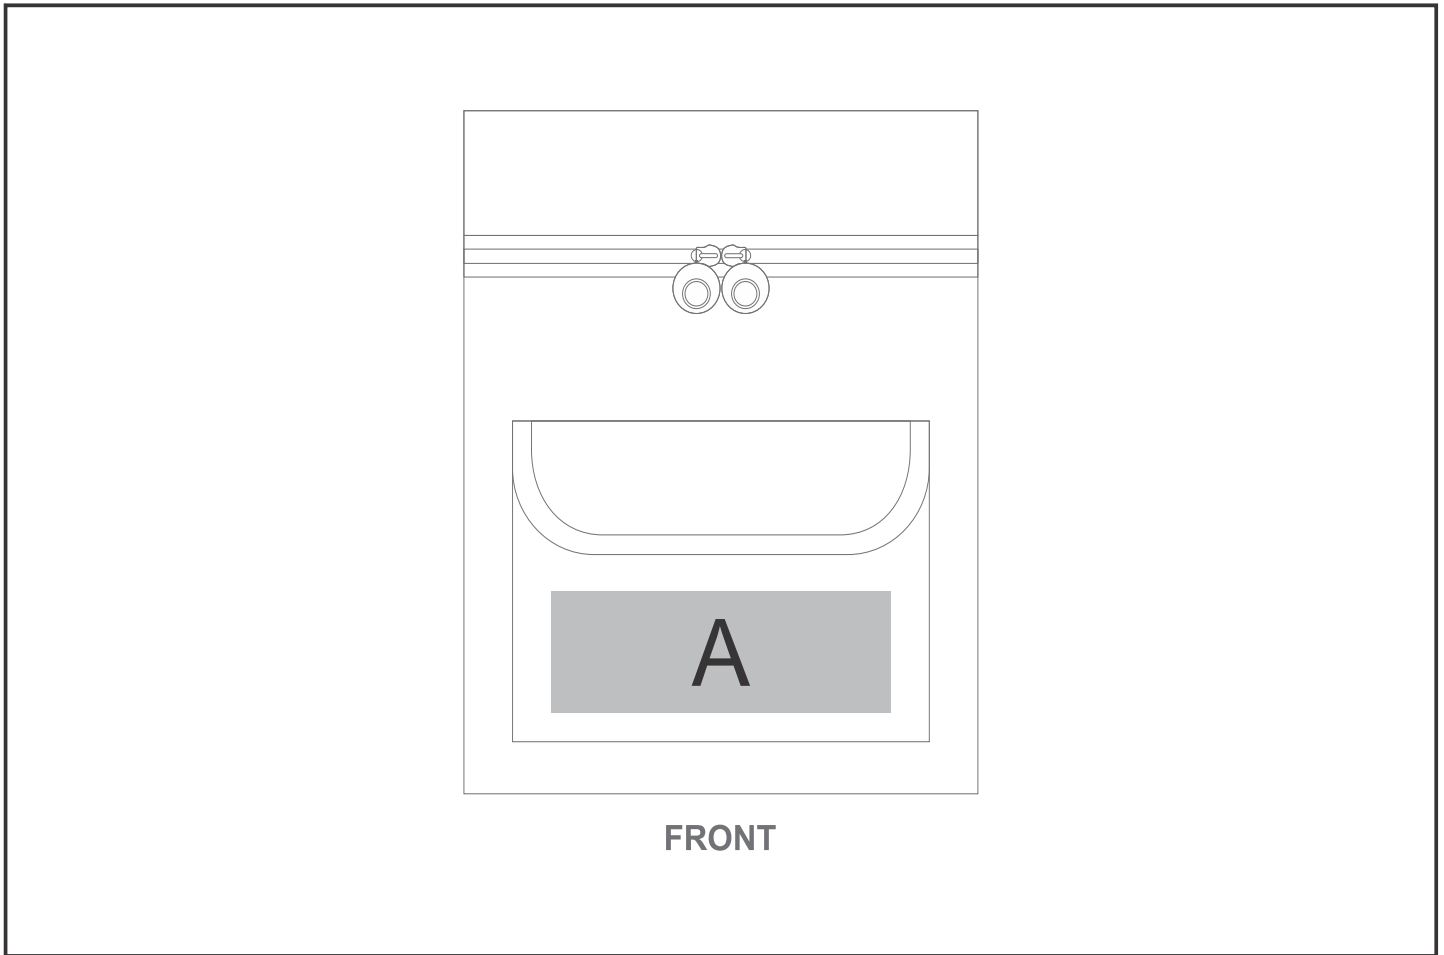

IDEA-CDC

Altitude Cool Dude 9-Can Cooler

Need to know:

- NB: Inclusive Branding is NOT applicable to Items marked as Reduced to Clear.

Branding Options:

Position	Branding Method (Branding Code)	No. of Colours	Dimension
A	Screen Print (SA)	2 Colours	90mm wide x 30mm high
A	Digital Direct Transfer (DDT-A)	Full Colour	105mm wide x 50mm high