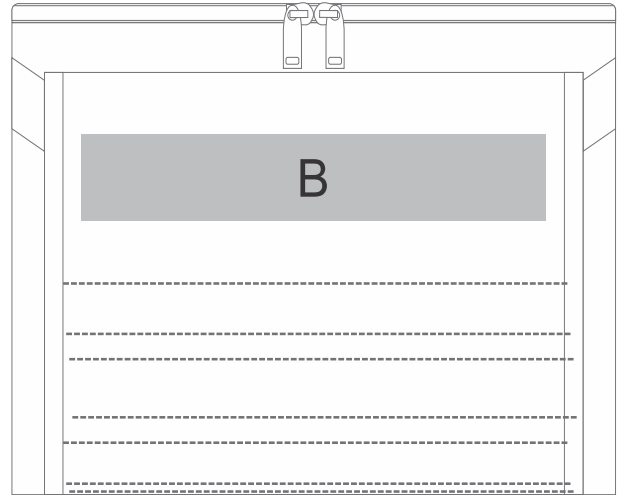

COOL-5200

Saturn 12-Can Cooler

Top (Folded)

Front (Folded)

Need to know:

Includes 1-Colour, 1-Position Screen Print (setup fee applies)

- Please note that padding/lining may affect branding as it is inconsistent in size

Branding Options:

Position	Branding Method (Branding Code)	No. of Colours	Dimension
A	Screen Print (SB)	1 Colour	160mm wide x 35mm high
A	Digital Direct Transfer (DDT-D)	Full Colour	105mm wide x 74mm high
A	Digital Direct Transfer (DDT-A)	Full Colour	148mm wide x 105mm high
A	Digital Direct Transfer (DDT-B)	Full Colour	200mm wide x 105mm high
B	Screen Print (SB)	1 Colour	170mm wide x 35mm high