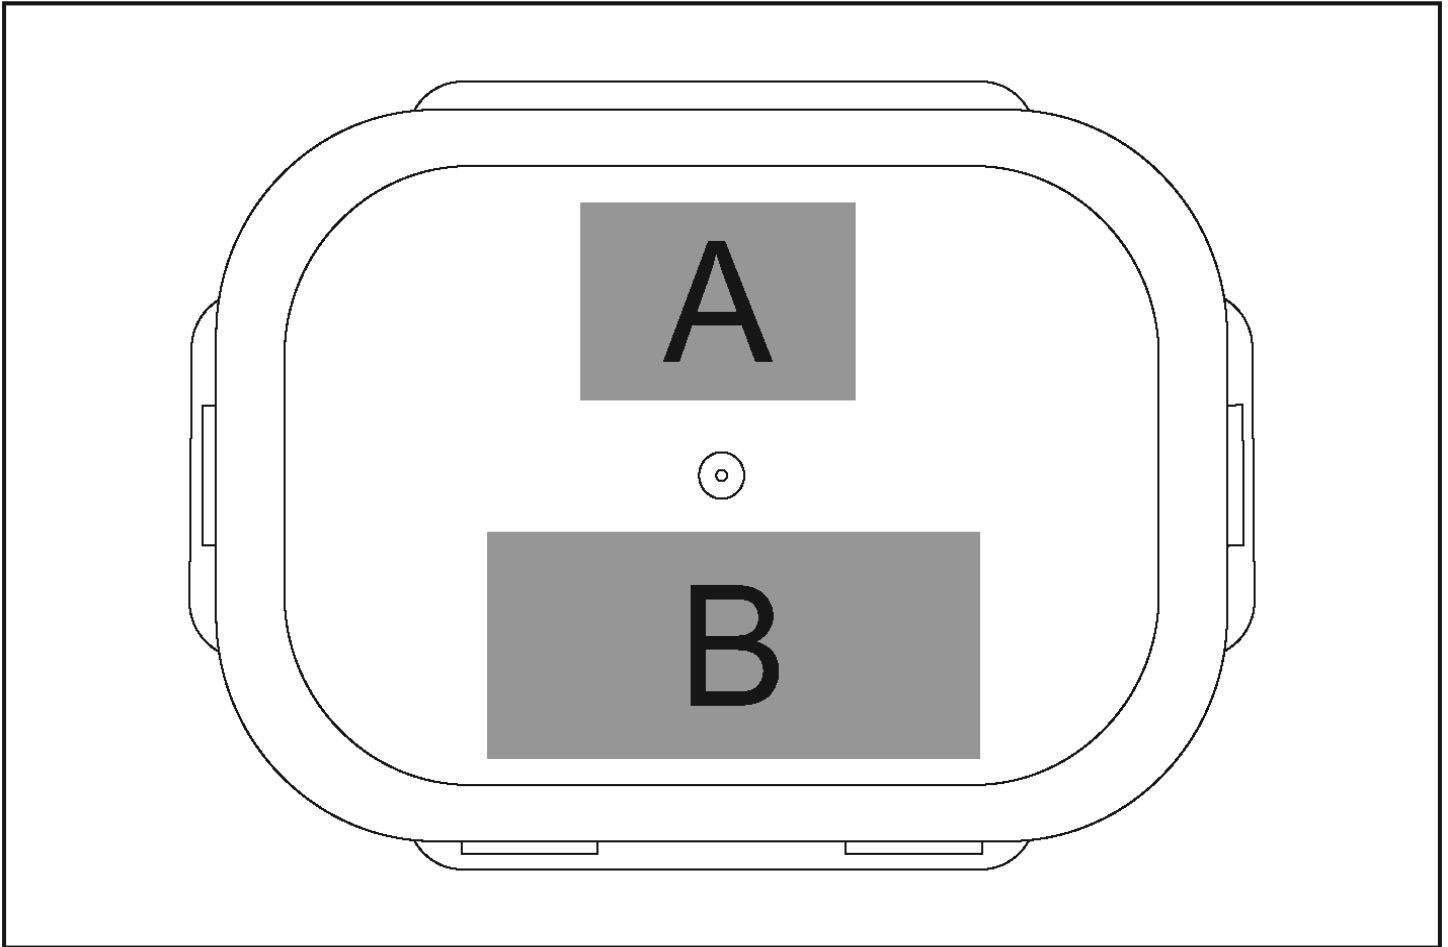

GLASS-8398

Altitude Clarion Glass Lunch Box

Need to know:

Branding Options:

Position	Branding Method (Branding Code)	No. of Colours	Dimension
A	Pad Printing (PA)	4 Colours	50mm wide x 35mm high
B	Screen Print (SB)	1 Colour	90mm wide x 40mm high