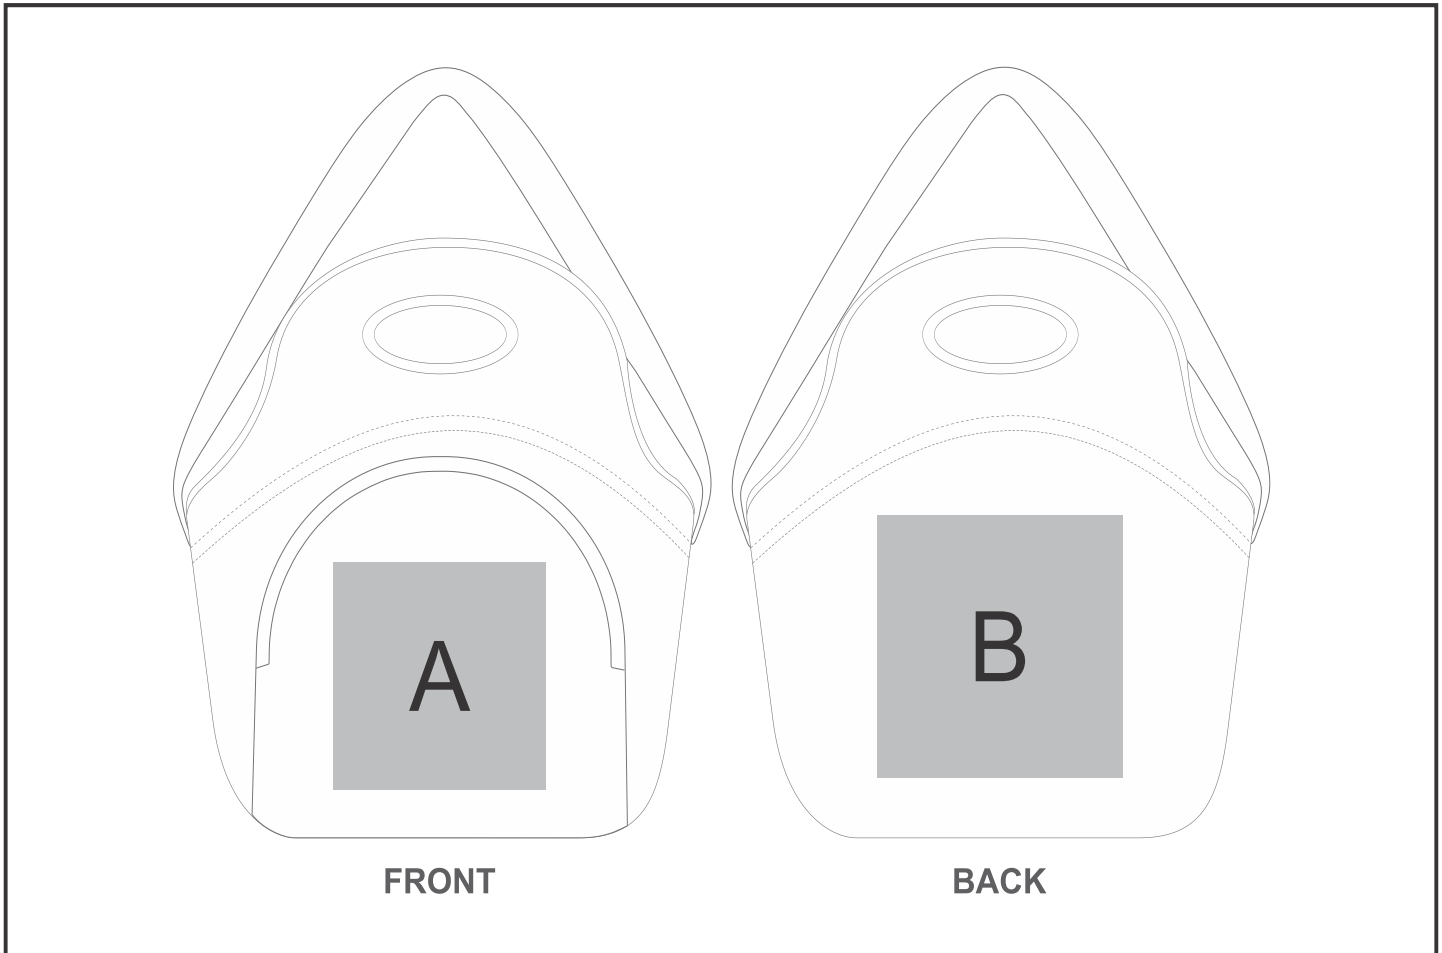

CL-KS-119-B

Kooshty Makiki Lunch Bag

Also available in

Check Logo24
guide and t's & c's

Need to know:

- Includes 1-Colour, 1-Position Screen Print (setup fees apply)

Branding Options:

Position	Branding Method (Branding Code)	No. of Colours	Dimension
A	Screen Print (SA)	1 Colour	130mm wide x 130mm high
A	Digital Direct Transfer (DDT-D)	Full Colour	105mm wide x 74mm high
A	Digital Direct Transfer (DDT-A)	Full Colour	130mm wide x 110mm high
B	Digital Direct Transfer (DDT-D)	Full Colour	105mm wide x 74mm high
B	Digital Direct Transfer (DDT-A)	Full Colour	148mm wide x 105mm high
B	Digital Direct Transfer (DDT-B)	Full Colour	150mm wide x 150mm high