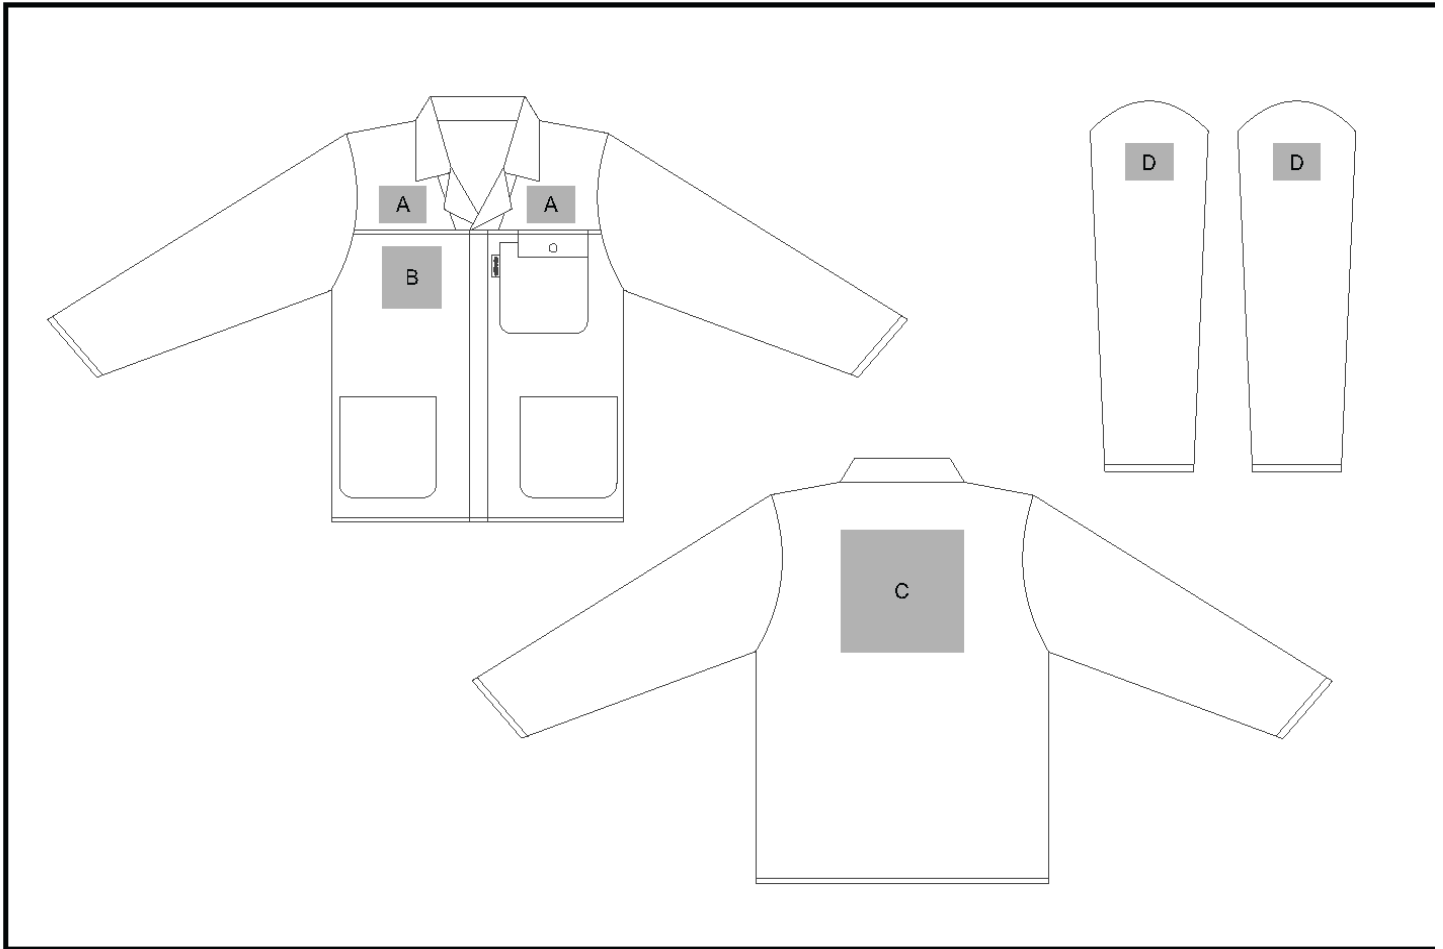

# ALT-1116

Cast Premium 100% Cotton Denim Jacket

## Branding Options:

Position	Branding Method (Branding Code)	No. of Colours	Dimension
A	Screen Print (SA)	1 Colour	70mm wide x 30mm high
A	Embroidery (EMB-A)	N/A	80mm wide x 60mm high
B	Screen Print (SA)	1 Colour	100mm wide x 80mm high
B	Embroidery (EMB-A)	N/A	100mm wide x 100mm high
C	Screen Print (SA)	6 Colours	220mm wide x 200mm high
C	Embroidery (EMB-A)	N/A	100mm wide x 100mm high
D	Screen Print (SA)	2 Colours	60mm wide x 60mm high

D	Embroidery (EMB-A)	N/A	80mm wide x 60mm high
---	--------------------	-----	-----------------------