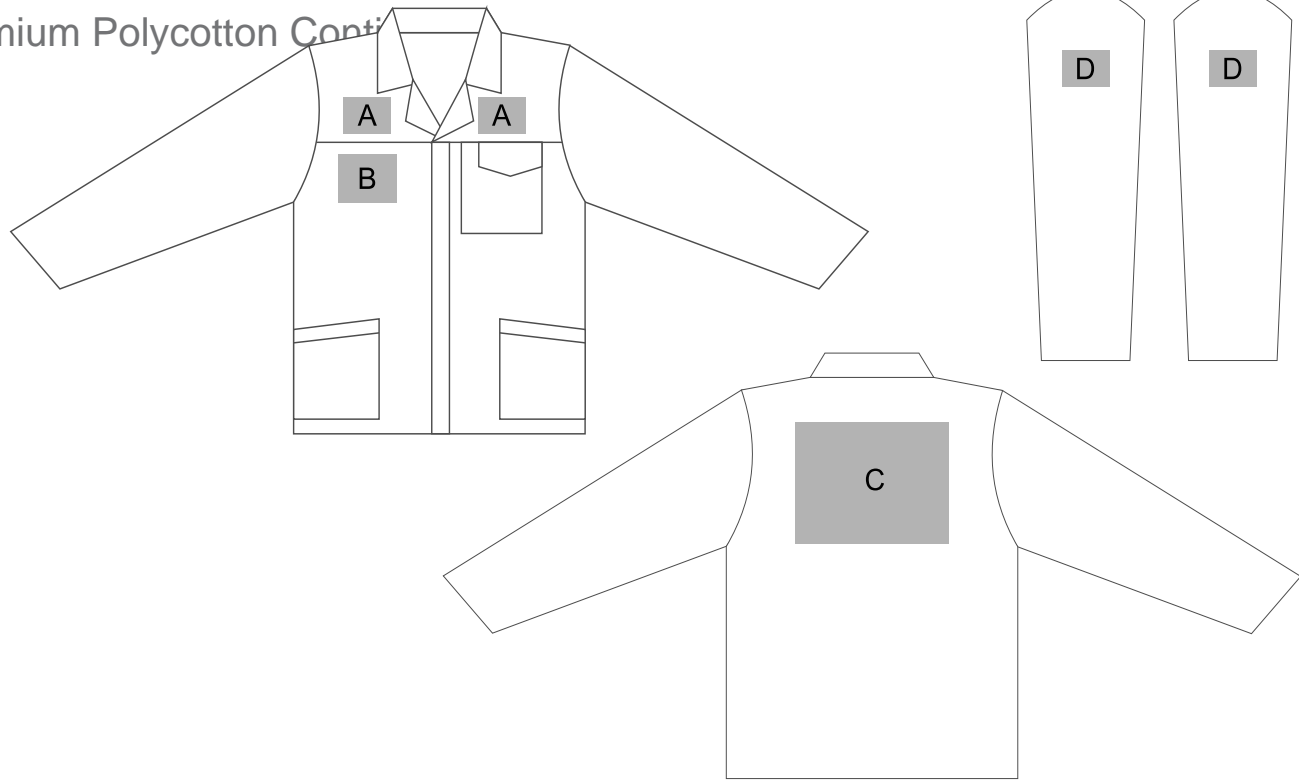

# CT-AL-22-F

Premium Polycotton Conti

## Branding Options:

Position	Branding Method (Branding Code)	No. of Colours	Dimension
A	Screen Print (SA)	1 Colour	70mm wide x 30mm high
A	Embroidery (EMB-A)	N/A	100mm wide x 60mm high
B	Screen Print (SA)	1 Colour	100mm wide x 30mm high
B	Embroidery (EMB-A)	N/A	100mm wide x 60mm high
C	Screen Print (SA)	6 Colours	220mm wide x 200mm high
C	Embroidery (EMB-A)	N/A	100mm wide x 100mm high
D	Screen Print (SA)	2 Colours	60mm wide x 60mm high
D	Embroidery (EMB-A)	N/A	80mm wide x 60mm high