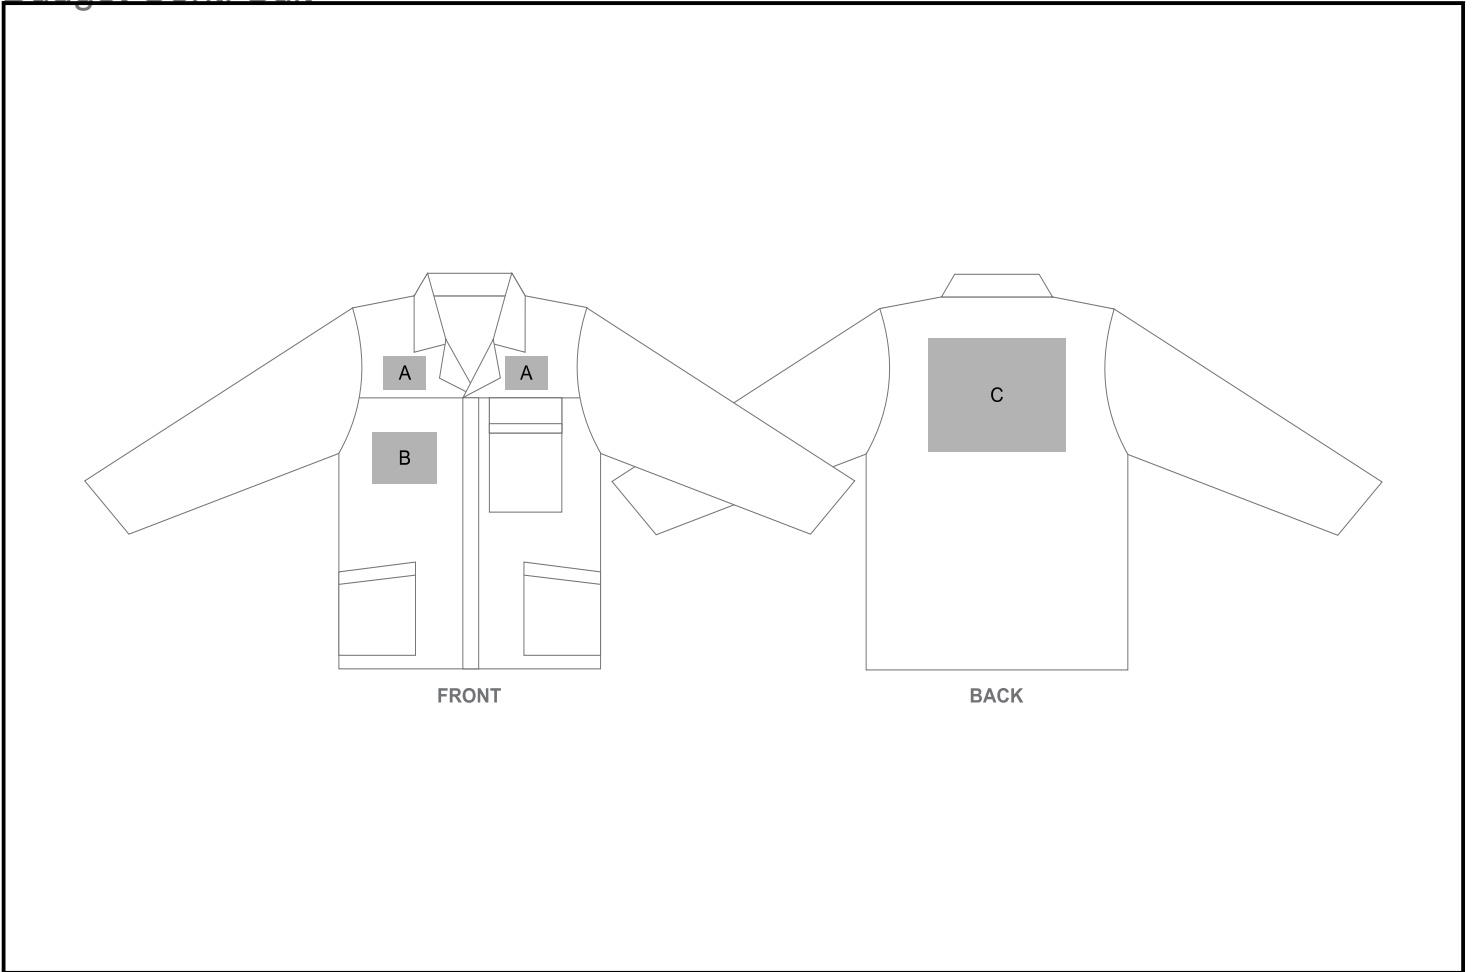

CT-AL-23-F

Budget Conti Suit

Need to know:

N/A

- **Screen:** Texture of item will affect quality of Print.

Branding Options:

Position	Branding Method (Branding Code)	No. of Colours	Dimension
A	Screen Print (SA)	3 Colours	70mm wide x 70mm high
A	Embroidery (EMB-A)	N/A	100mm wide x 80mm high
B	Embroidery (EMB-A)	N/A	100mm wide x 100mm high
C	Screen Print (SA)	3 Colours	220mm wide x 200mm high
C	Embroidery (EMB-A)	N/A	200mm wide x 200mm high