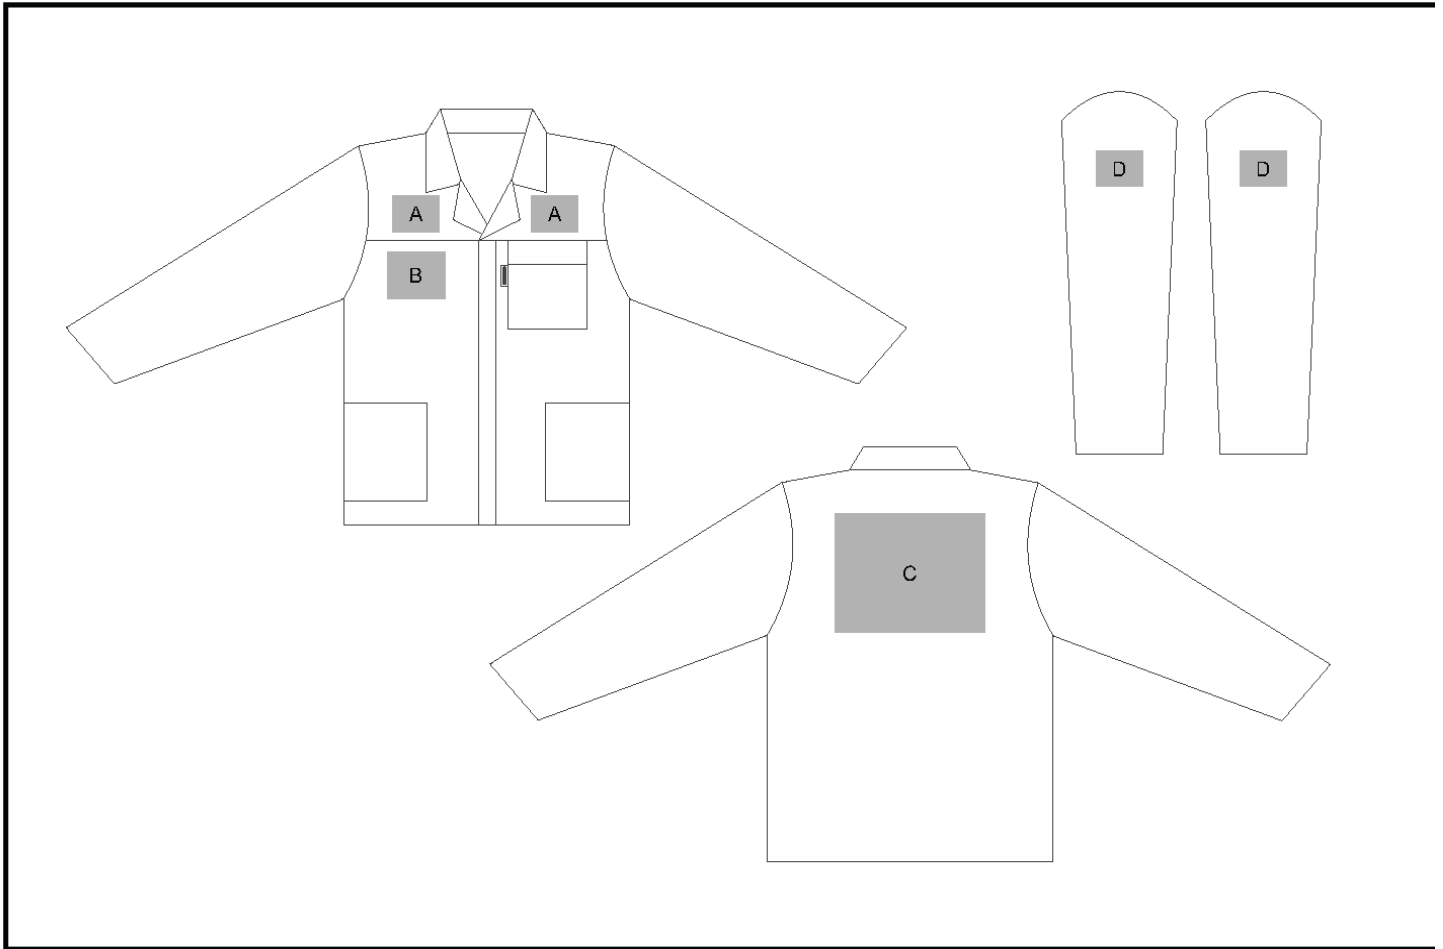

# ALT-1103

Technician 100% Cotton Conti Suit

## Branding Options:

Position	Branding Method (Branding Code)	No. of Colours	Dimension
A	Screen Print (SA)	1 Colour	70mm wide x 30mm high
A	Embroidery (EMB-A)	N/A	80mm wide x 60mm high
B	Screen Print (SA)	1 Colour	100mm wide x 80mm high
B	Embroidery (EMB-A)	N/A	80mm wide x 60mm high
C	Screen Print (SA)	6 Colours	220mm wide x 200mm high
C	Embroidery (EMB-A)	N/A	100mm wide x 100mm high
D	Screen Print (SA)	2 Colours	60mm wide x 60mm high

D	Embroidery (EMB-A)	N/A	80mm wide x 60mm high
---	--------------------	-----	-----------------------