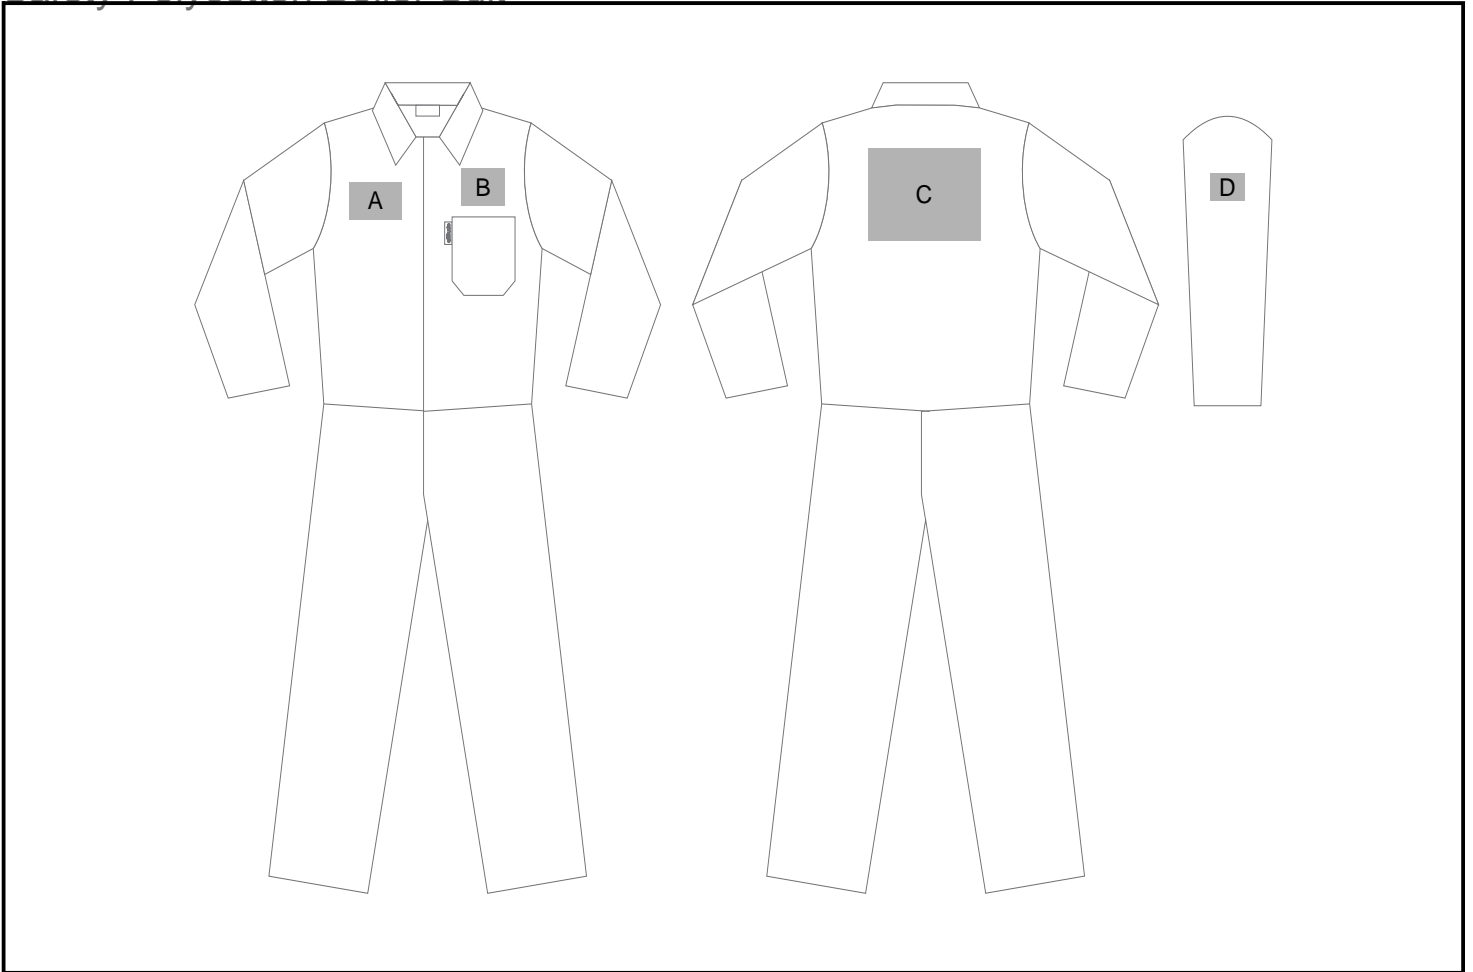

ALT-1108

Safety Polycotton Boiler Suit

Need to know:

Branding Options:

Position	Branding Method (Branding Code)	No. of Colours	Dimension
A	Screen Print (SA)	1 Colour	120mm wide x 30mm high
A	Embroidery (EMB-A)	N/A	100mm wide x 80mm high
B	Screen Print (SA)	1 Colour	100mm wide x 30mm high
B	Embroidery (EMB-A)	N/A	100mm wide x 80mm high
C	Screen Print (SA)	6 Colours	260mm wide x 200mm high
C	Embroidery (EMB-A)	N/A	100mm wide x 100mm high
D	Screen Print (SA)	2 Colours	60mm wide x 60mm high