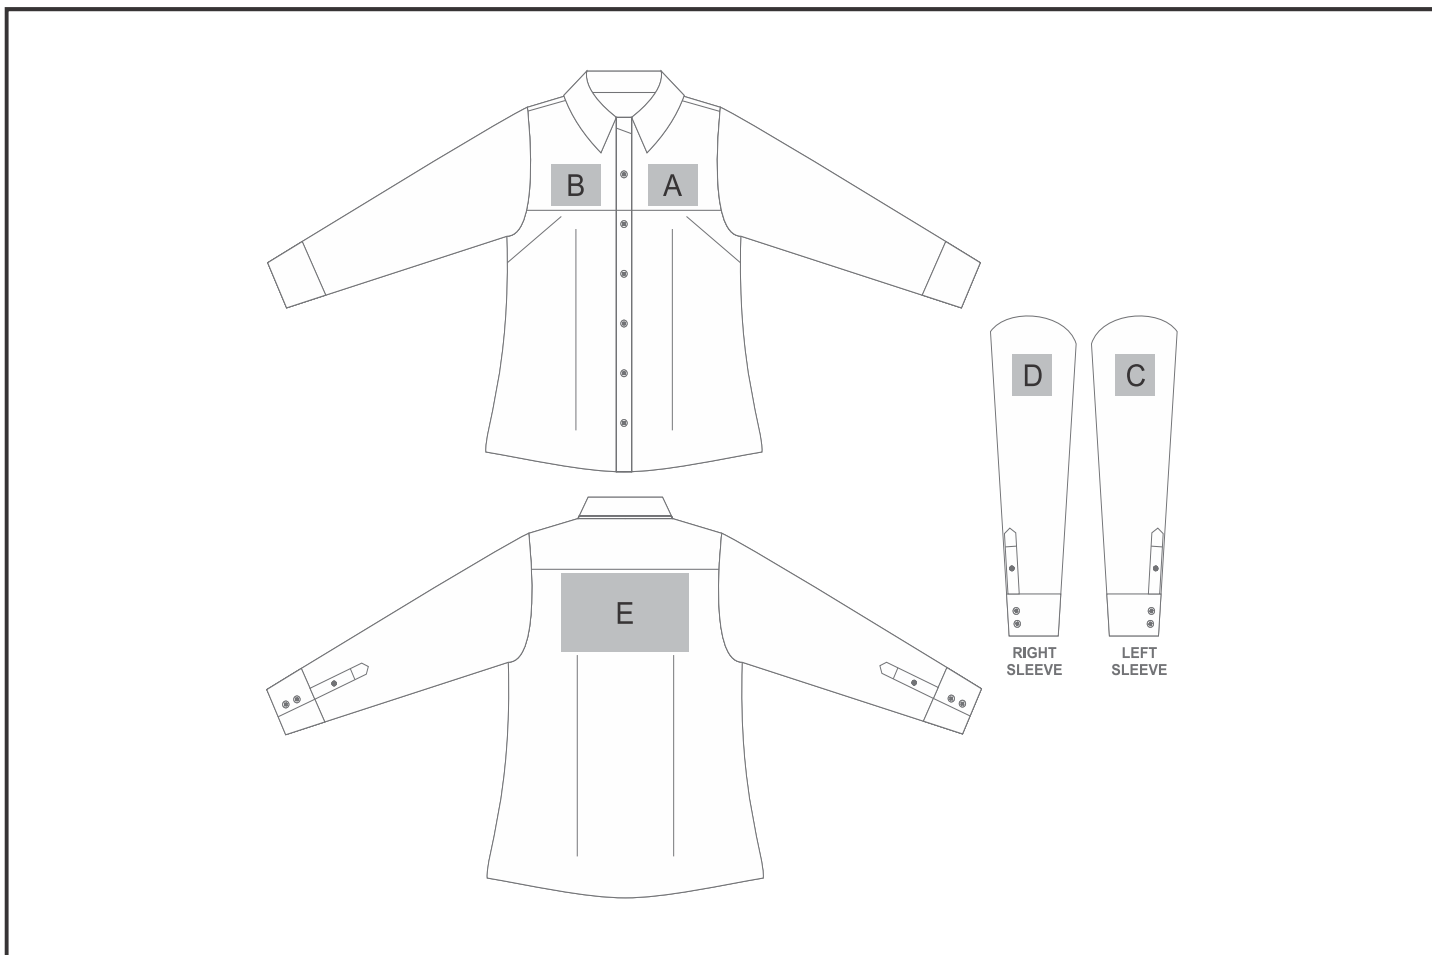

ALT-EPLL

Ladies Long Sleeve Empire Shirt

Need to know:

Includes 1-Position Digital Transfer (setup fee applies)

- Cannot guarantee a 100% straight branding on any clothing item with check or stripe detail
- **DTC/EMB inclusive Parameters:** Left/Right Chest or Back = 100mm x 100mm

Branding Options:

Position	Branding Method (Branding Code)	No. of Colours	Dimension
A	Embroidery (EMB-A)	N/A	100mm wide x 80mm high
A	Screen Print (SA)	1 Colour	100mm wide x 80mm high
A	Digital Transfer Clothing A6 (DTC-A6)	Full Colour	100mm wide x 80mm high
A	Silicone (STP-A)	N/A	30mm wide x 30mm high
A	Silicone (STP-B)	N/A	50mm wide x 50mm high
A	Silicone (STP-C)	N/A	80mm wide x 80mm high
A	Silicone (STP-D)	N/A	100mm wide x 40mm high

B	Embroidery (EMB-A)	N/A	100mm wide x 80mm high
B	Screen Print (SA)	1 Colour	100mm wide x 80mm high
B	Digital Transfer Clothing A6 (DTC-A6)	Full Colour	100mm wide x 80mm high
B	Silicone (STP-A)	N/A	30mm wide x 30mm high
B	Silicone (STP-B)	N/A	50mm wide x 50mm high
B	Silicone (STP-C)	N/A	80mm wide x 80mm high
B	Silicone (STP-D)	N/A	100mm wide x 40mm high

C	Embroidery (EMB-A)	N/A	80mm wide x 60mm high
C	Screen Print (SA)	1 Colour	60mm wide x 60mm high
C	Digital Transfer Clothing A6 (DTC-A6)	Full Colour	80mm wide x 80mm high
C	Silicone (STP-A)	N/A	30mm wide x 30mm high
C	Silicone (STP-B)	N/A	50mm wide x 50mm high
C	Silicone (STP-C)	N/A	80mm wide x 80mm high