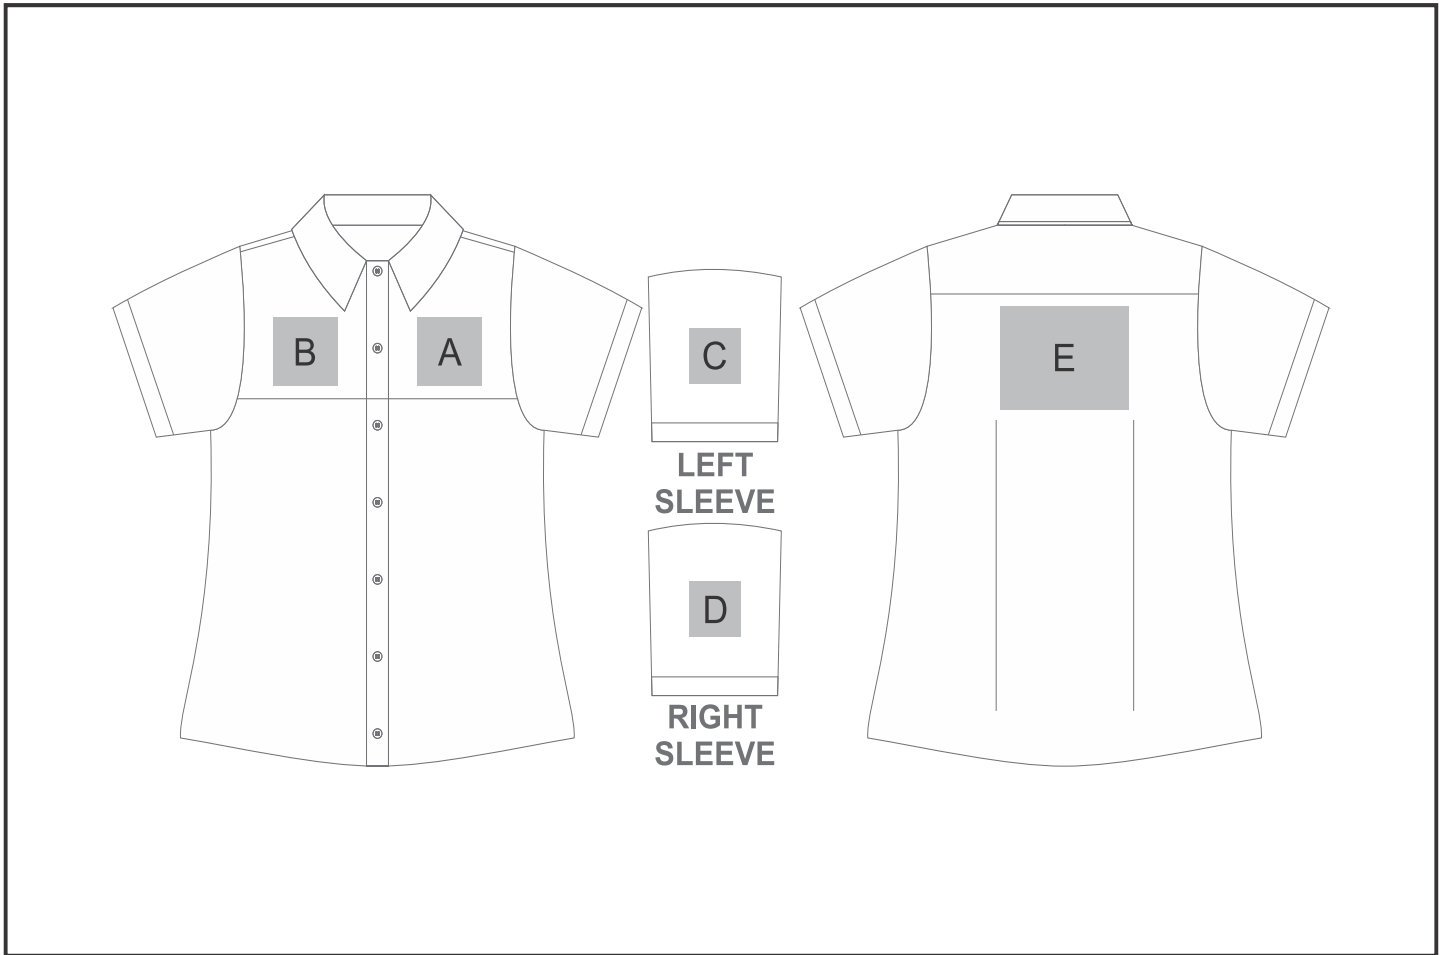

ALT-EPLS

Ladies Short Sleeve Empire Shirt

Need to know:

Includes 1 Position Digital Transfer (setup fee applies)

- Cannot guarantee a 100% straight branding on any clothing item with check or stripe detail.
- **DTC inclusive Parameters:** Left/Right Chest OR Back = 100mm x 100mm.

Branding Options:

Position	Branding Method (Branding Code)	No. of Colours	Dimension
A	Embroidery (EMB-A)	N/A	100mm wide x 100mm high
A	Screen Print (SC)	1 Colour	100mm wide x 60mm high
A	Digital Transfer Clothing A6 (DTC-A6)	Full Colour	100mm wide x 100mm high
A	Silicone (STP-A)	N/A	30mm wide x 30mm high
A	Silicone (STP-B)	N/A	50mm wide x 50mm high
A	Silicone (STP-C)	N/A	80mm wide x 80mm high
A	Silicone (STP-D)	N/A	100mm wide x 40mm high

B	Embroidery (EMB-A)	N/A	100mm wide x 80mm high
B	Screen Print (SC)	1 Colour	100mm wide x 80mm high
B	Digital Transfer Clothing A6 (DTC-A6)	Full Colour	100mm wide x 80mm high
B	Silicone (STP-A)	N/A	30mm wide x 30mm high
B	Silicone (STP-B)	N/A	50mm wide x 50mm high
B	Silicone (STP-C)	N/A	80mm wide x 80mm high
B	Silicone (STP-D)	N/A	100mm wide x 40mm high

C	Embroidery (EMB-A)	N/A	80mm wide x 60mm high
C	Screen Print (SC)	1 Colour	60mm wide x 60mm high
C	Digital Transfer Clothing A6 (DTC-A6)	Full Colour	80mm wide x 80mm high
C	Silicone (STP-A)	N/A	30mm wide x 30mm high
C	Silicone (STP-B)	N/A	50mm wide x 50mm high
C	Silicone (STP-C)	N/A	80mm wide x 80mm high