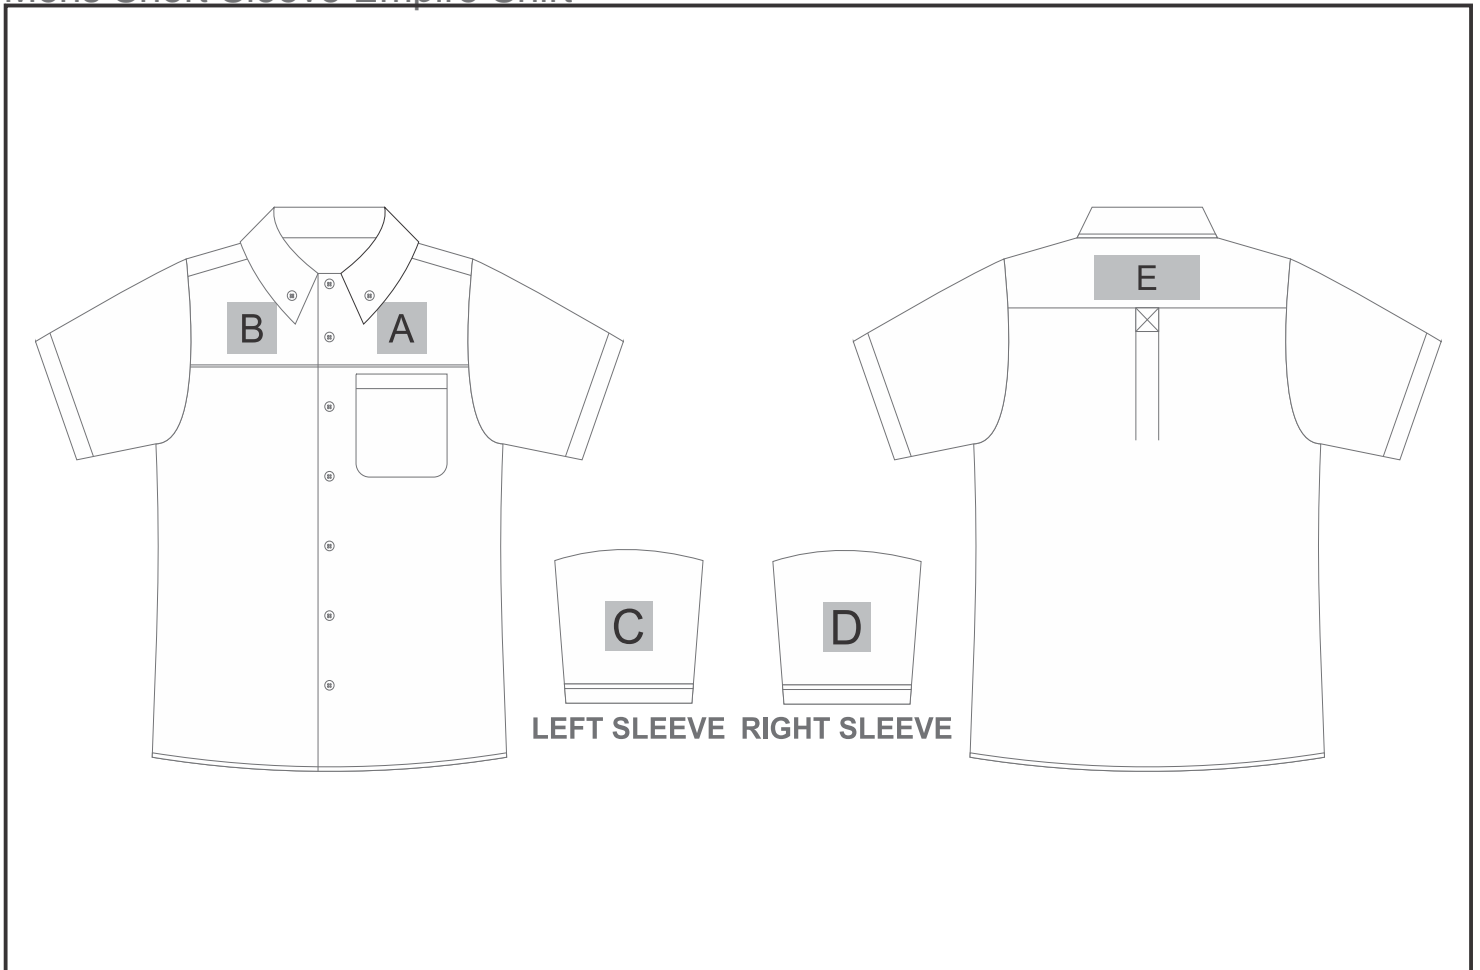

### Need to know:

Includes 1 Position Digital Transfer (setup fee applies)

- Cannot guarantee a 100% straight branding on any clothing item with check or stripe detail.
- **DTC inclusive Parameters:** Left/Right Chest OR Back = 100mm x 100mm.
- NB: Inclusive Branding is NOT applicable to Items marked as Reduced to Clear.

### Branding Options:

Position	Branding Method (Branding Code)	No. of Colours	Dimension
A	Embroidery (EMB-A)	N/A	100mm wide x 100mm high
A	Screen Print (SC)	1 Colour	100mm wide x 60mm high
A	Digital Transfer Clothing A6 (DTC-A6)	Full Colour	100mm wide x 80mm high
A	Silicone (STP-A)	N/A	30mm wide x 30mm high
A	Silicone (STP-B)	N/A	50mm wide x 50mm high
A	Silicone (STP-C)	N/A	80mm wide x 80mm high
A	Silicone (STP-D)	N/A	100mm wide x 40mm high

B	Embroidery (EMB-A)	N/A	100mm wide x 100mm high
B	Screen Print (SC)	1 Colour	100mm wide x 60mm high
B	Digital Transfer Clothing A6 (DTC-A6)	Full Colour	100mm wide x 80mm high
B	Silicone (STP-A)	N/A	30mm wide x 30mm high
B	Silicone (STP-B)	N/A	50mm wide x 50mm high
B	Silicone (STP-C)	N/A	80mm wide x 80mm high
B	Silicone (STP-D)	N/A	100mm wide x 40mm high

C	Embroidery (EMB-A)	N/A	80mm wide x 60mm high
C	Screen Print (SC)	1 Colour	60mm wide x 60mm high
C	Digital Transfer Clothing A6 (DTC-A6)	Full Colour	80mm wide x 80mm high
C	Silicone (STP-A)	N/A	30mm wide x 30mm high
C	Silicone (STP-B)	N/A	50mm wide x 50mm high
C	Silicone (STP-C)	N/A	80mm wide x 80mm high