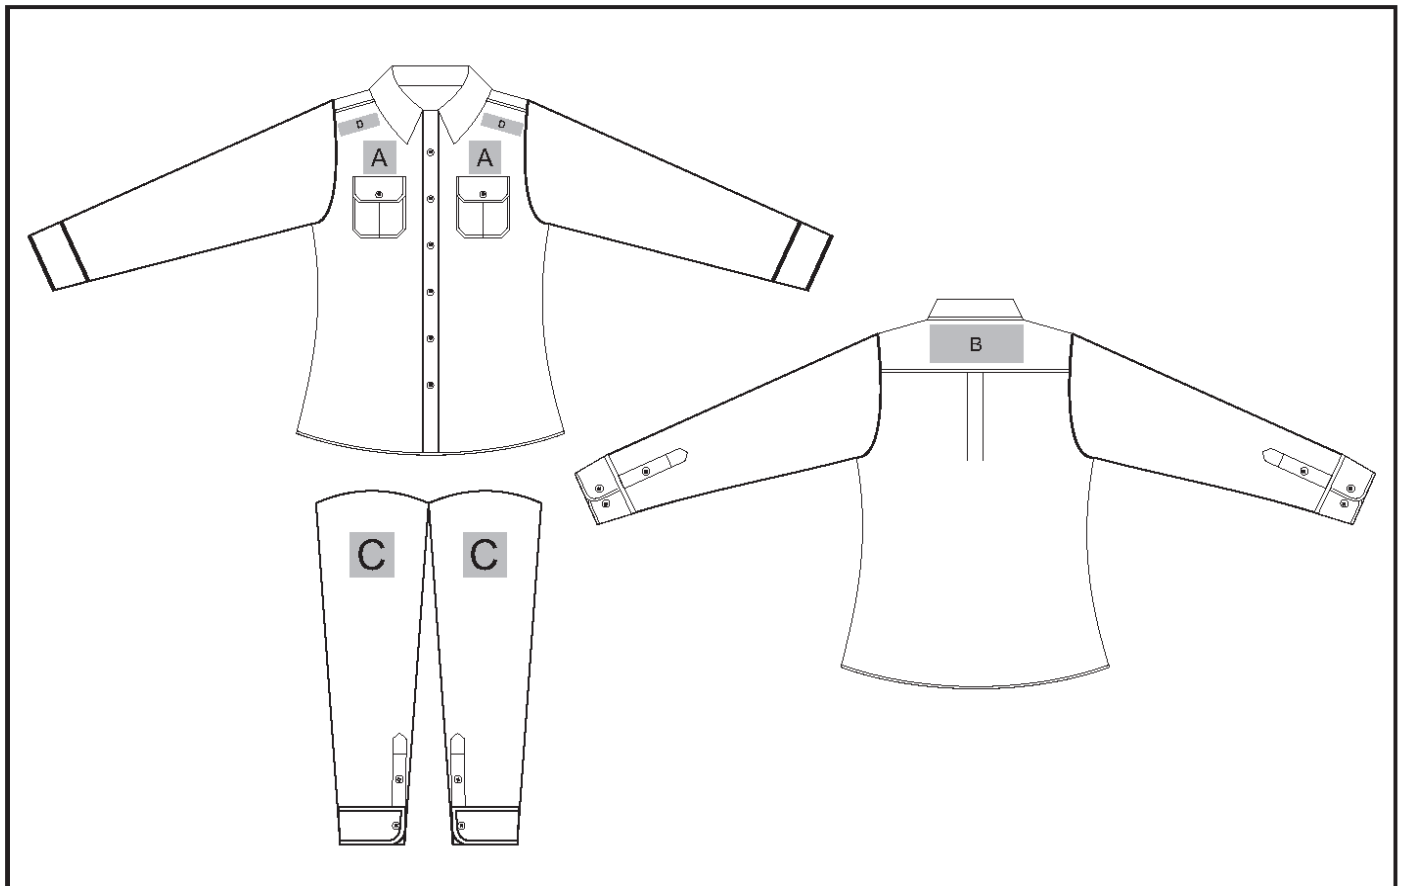

ALT-OXLL

Ladies Long Sleeve Oryx Bush Shirt

Ladies Long Sleeve Oryx Bush Shirt

Need to know:

Branding Options:

Position	Branding Method (Branding Code)	No. of Colours	Dimension
A	Screen Print (SC)	1 Colour	100mm wide x 60mm high
A	Digital Transfer Clothing A6 (DTC-A6)	Full Colour	100mm wide x 100mm high
A	Embroidery (EMB-A)	4 Colours	100mm wide x 100mm high
B	Screen Print (SC)	1 Colour	200mm wide x 70mm high
B	Embroidery (EMB-A)	N/A	100mm wide x 70mm high
B	Digital Transfer Clothing A5 (DTC-A5)	Full Colour	200mm wide x 70mm high
C	Screen Print (SC)	1 Colour	60mm wide x 60mm high
C	Digital Transfer Clothing A6 (DTC-A6)	Full Colour	80mm wide x 80mm high

C	Embroidery (EMB-A)	N/A	50mm wide x 50mm high
---	--------------------	-----	-----------------------