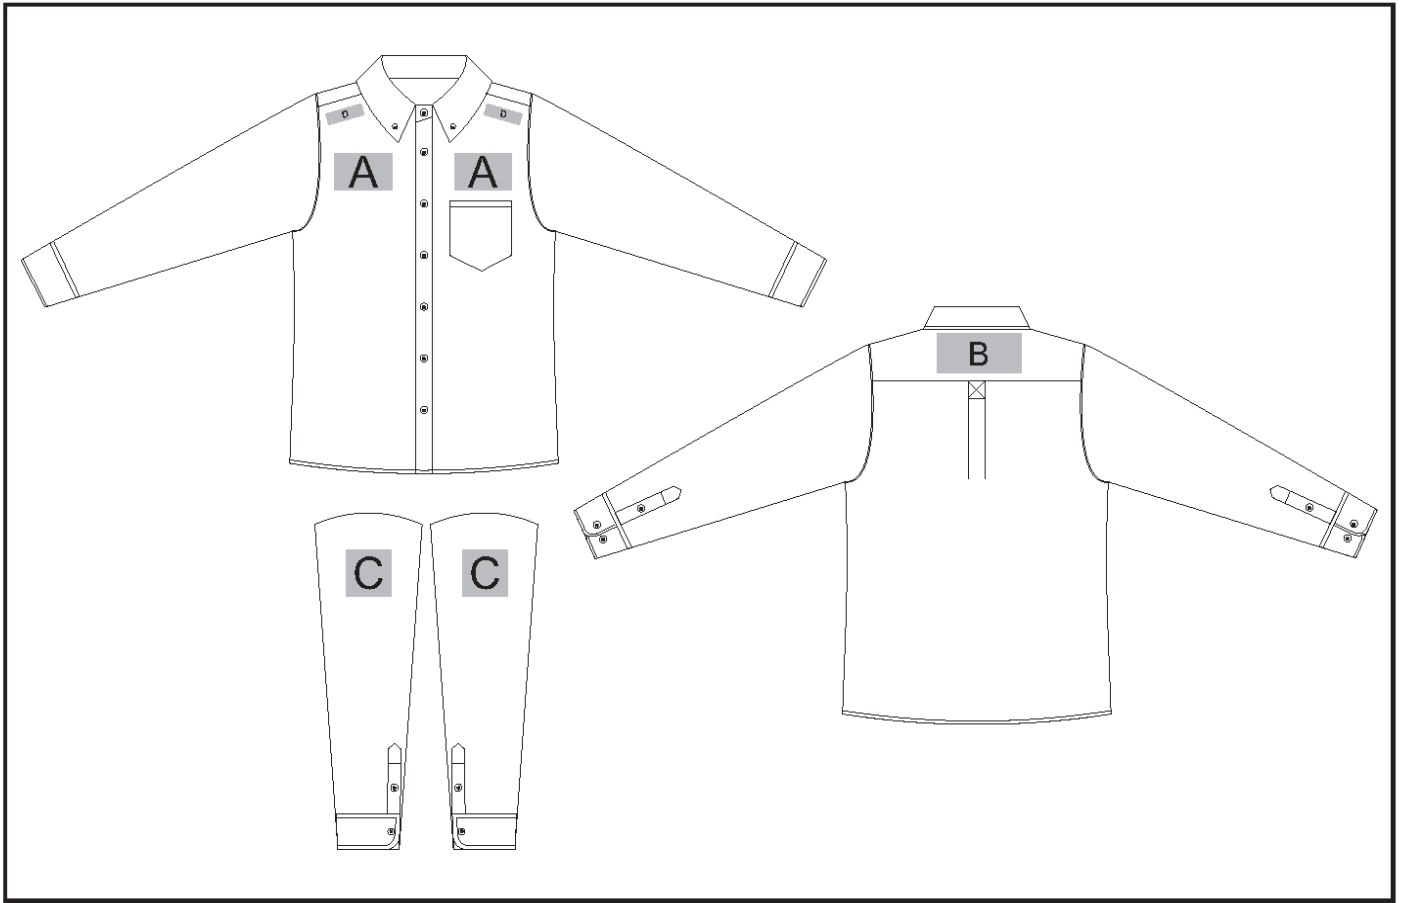

ALT-PSML

Mens Long Sleeve Portsmouth Shirt

Need to know:

Branding Options:

Position	Branding Method (Branding Code)	No. of Colours	Dimension
A	Embroidery (EMB-A)	N/A	100mm wide x 60mm high
A	Screen Print (SC)	1 Colour	100mm wide x 60mm high
A	Digital Transfer Clothing A6 (DTC-A6)	Full Colour	100mm wide x 60mm high

B	Embroidery (EMB-A)	N/A	100mm wide x 70mm high
B	Screen Print (SC)	1 Colour	200mm wide x 70mm high
B	Digital Transfer Clothing A5 (DTC-A5)	Full Colour	210mm wide x 70mm high

C	Digital Transfer Clothing A6 (DTC-A6)	Full Colour	80mm wide x 80mm high