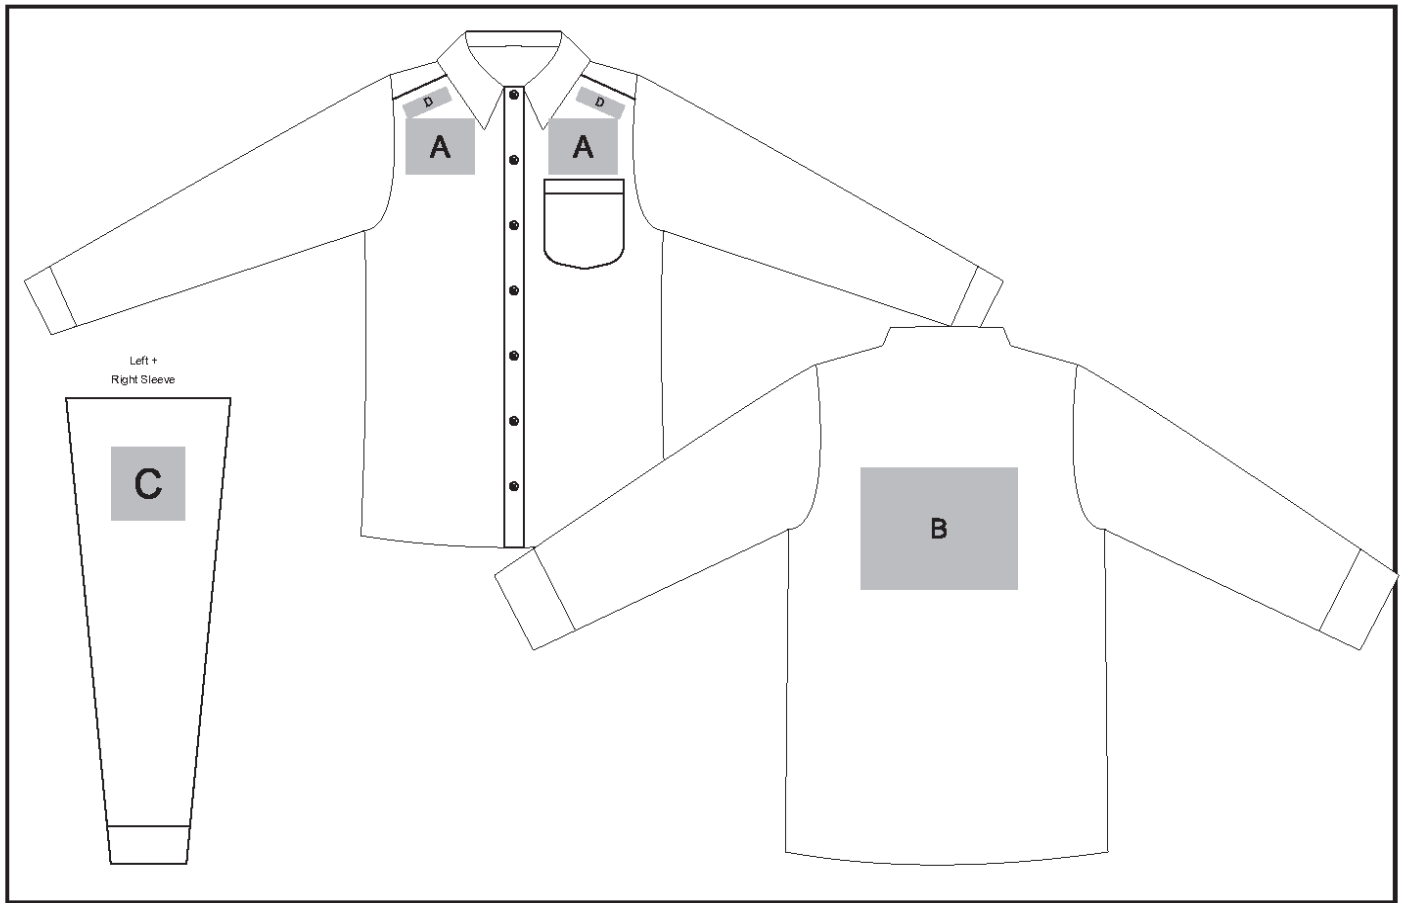

ALT-VML

Mens Long Sleeve Viscount Shirt

Need to know:

Branding Options:

Position	Branding Method (Branding Code)	No. of Colours	Dimension
A	Embroidery (EMB-A)	N/A	100mm wide x 80mm high
A	Screen Print (SA)	1 Colour	100mm wide x 80mm high
A	Digital Transfer Clothing A6 (DTC-A6)	Full Colour	100mm wide x 80mm high
B	Embroidery (EMB-A)	N/A	200mm wide x 200mm high
B	Screen Print (SA)	1 Colour	260mm wide x 200mm high
B	Digital Transfer Clothing A4 (DTC-A4)	Full Colour	210mm wide x 148mm high
C	Embroidery (EMB-A)	N/A	80mm wide x 80mm high
C	Screen Print (SA)	1 Colour	60mm wide x 60mm high

C

Digital Transfer Clothing A6 (DTC-A6)

Full Colour

80mm wide x 80mm high