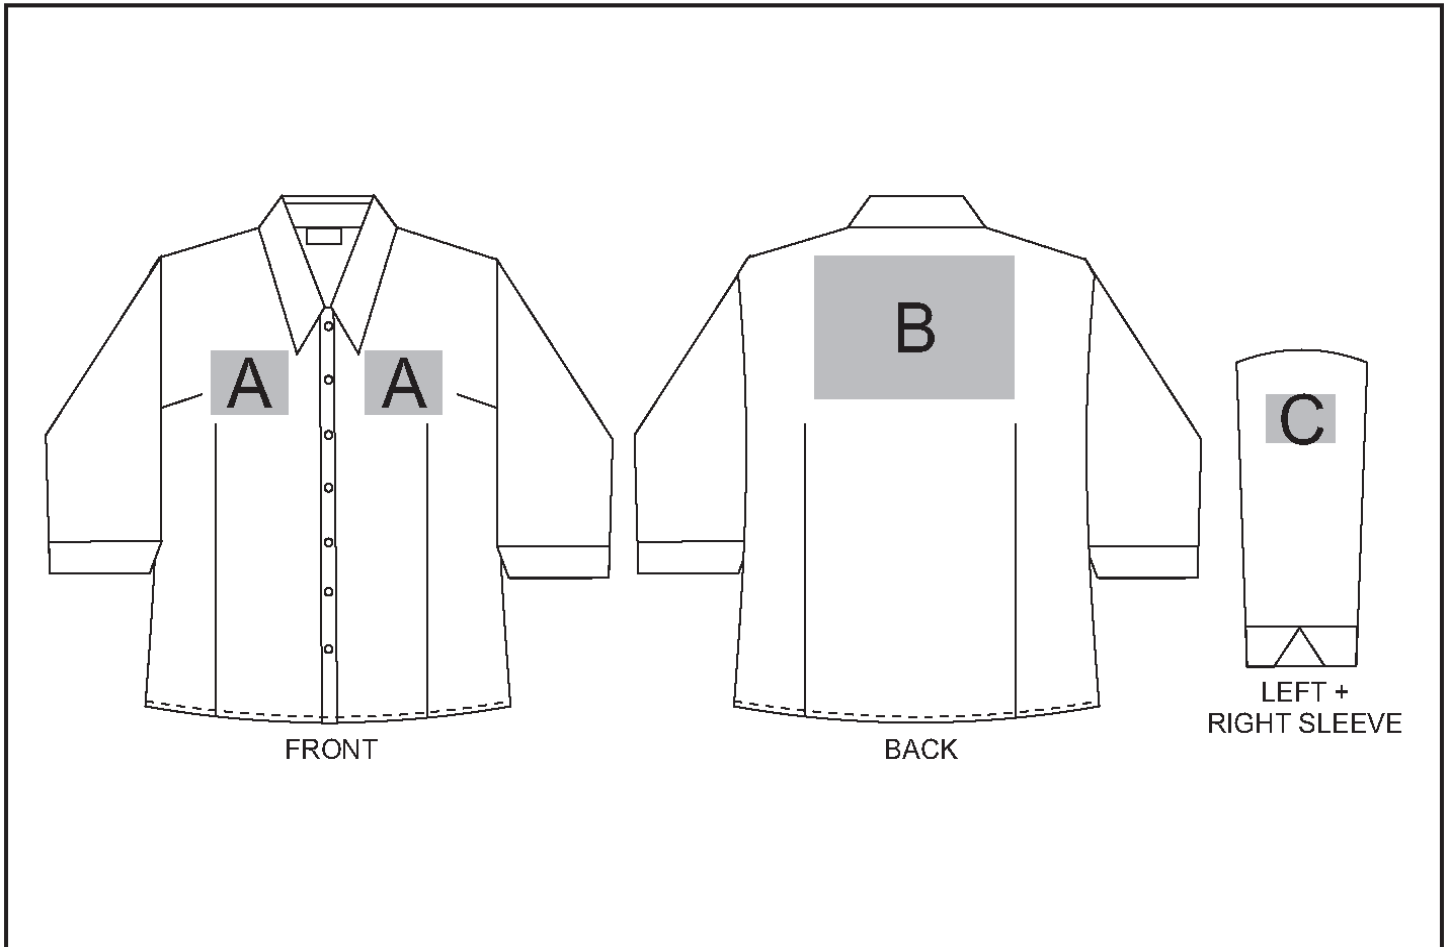

BIZ-3625

Ladies 3/4 Sleeve Manhattan Striped Shirt

Need to know:

Branding Options:

Position	Branding Method (Branding Code)	No. of Colours	Dimension
A	Embroidery (EM-CLOTHING)	N/A	100mm wide x 100mm high
A	Digital Transfer Clothing A6 (DTC-A6)	Full Colour	100mm wide x 100mm high
B	Embroidery (EM-CLOTHING)	N/A	200mm wide x 180mm high
B	Digital Transfer Clothing A5 (DTC-A5)	Full Colour	210mm wide x 148mm high
C	Embroidery (EM-CLOTHING)	N/A	50mm wide x 50mm high
C	Digital Transfer Clothing A5 (DTC-A5)	Full Colour	50mm wide x 50mm high