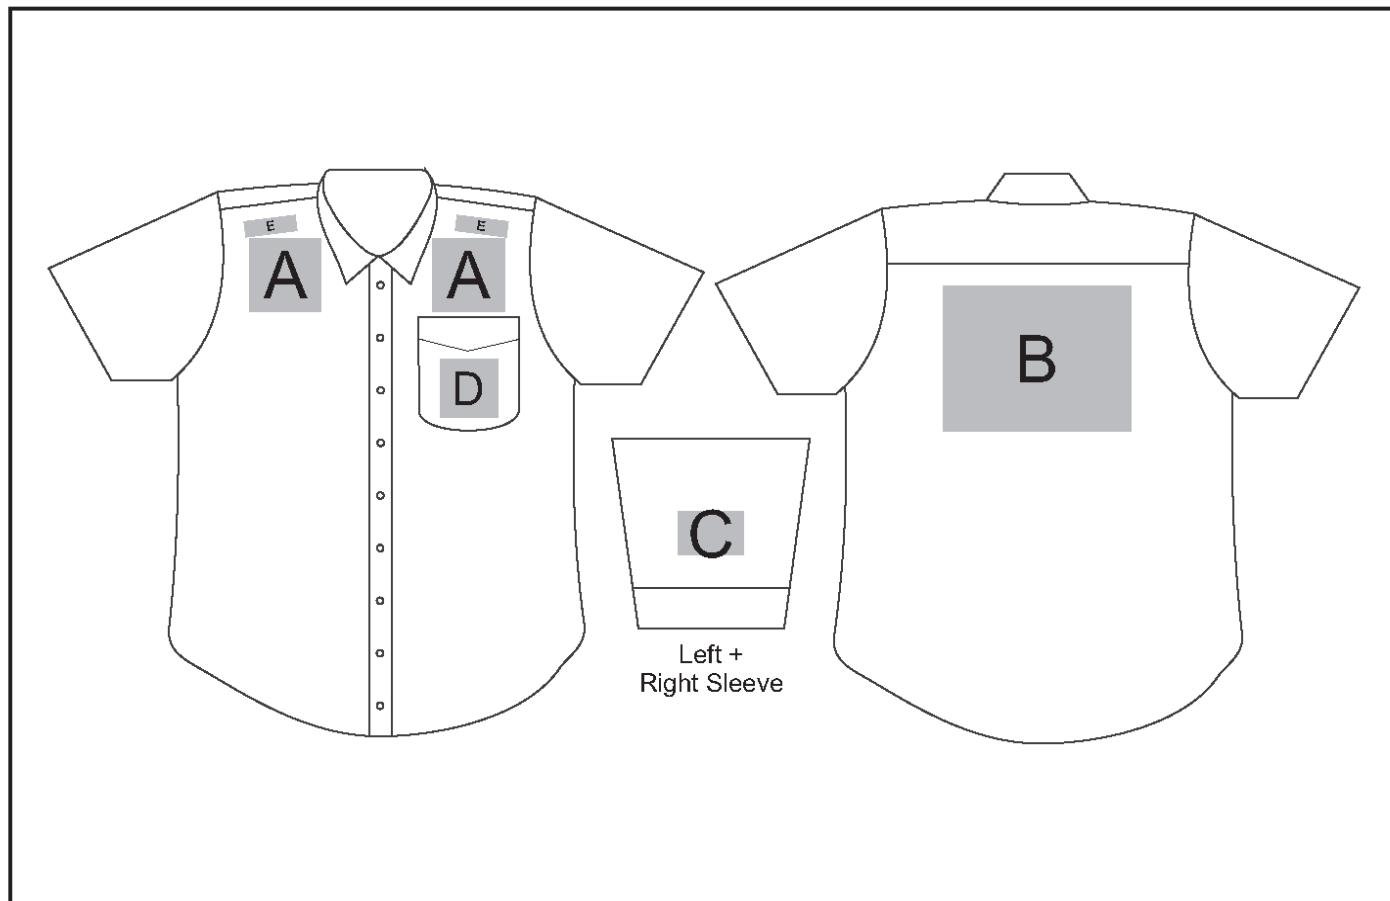

BIZ-3629

Mens Short Sleeve Metro Shirt

Need to know:

Branding Options:

Position	Branding Method (Branding Code)	No. of Colours	Dimension
A	Embroidery (EM-CLOTHING)	1 Colour	100mm wide x 100mm high
A	Digital Transfer Clothing A6 (DTC-A6)	Full Colour	100mm wide x 100mm high
B	Embroidery (EM-CLOTHING)	N/A	200mm wide x 200mm high
B	Digital Transfer Clothing A4 (DTC-A4)	Full Colour	210mm wide x 148mm high
C	Embroidery (EM-CLOTHING)	N/A	80mm wide x 80mm high
C	Digital Transfer Clothing A6 (DTC-A6)	Full Colour	80mm wide x 80mm high
D	Digital Transfer Clothing A6 (DTC-A6)	Full Colour	80mm wide x 80mm high

E	Digital Transfer Clothing A6 (DTC-A6)	Full Colour	70mm wide x 20mm high
---	---------------------------------------	-------------	-----------------------