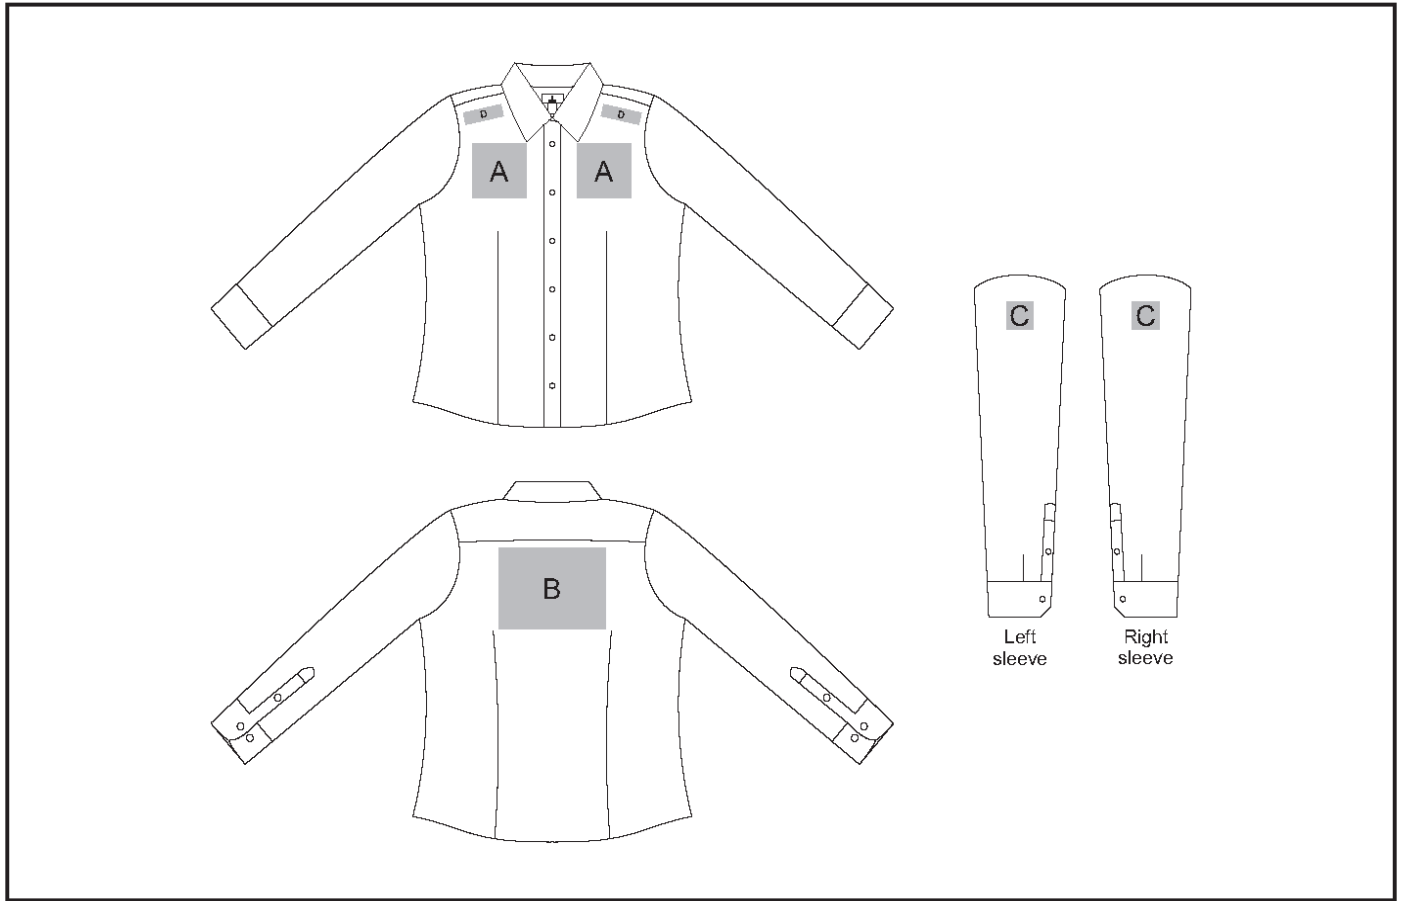

ELE-9401

Ladies Long Sleeve Wilshire Shirt

Need to know:

- EMB/DTC inclusive parameters: Left/Right Chest or BACK = 100mm x 100mm

Branding Options:

Position	Branding Method (Branding Code)	No. of Colours	Dimension
A	Embroidery (EM-CLOTHING)	N/A	100mm wide x 100mm high
A	Digital Transfer Clothing A6 (DTC-A6)	Full Colour	100mm wide x 100mm high

B	Embroidery (EM-CLOTHING)	N/A	200mm wide x 150mm high
B	Digital Transfer Clothing A6 (DTC-A6)	Full Colour	105mm wide x 148mm high
B	Digital Transfer Clothing A5 (DTC-A5)	Full Colour	210mm wide x 148mm high

C	Embroidery (EM-CLOTHING)	N/A	50mm wide x 50mm high
C	Digital Transfer Clothing A6 (DTC-A6)	Full Colour	50mm wide x 50mm high