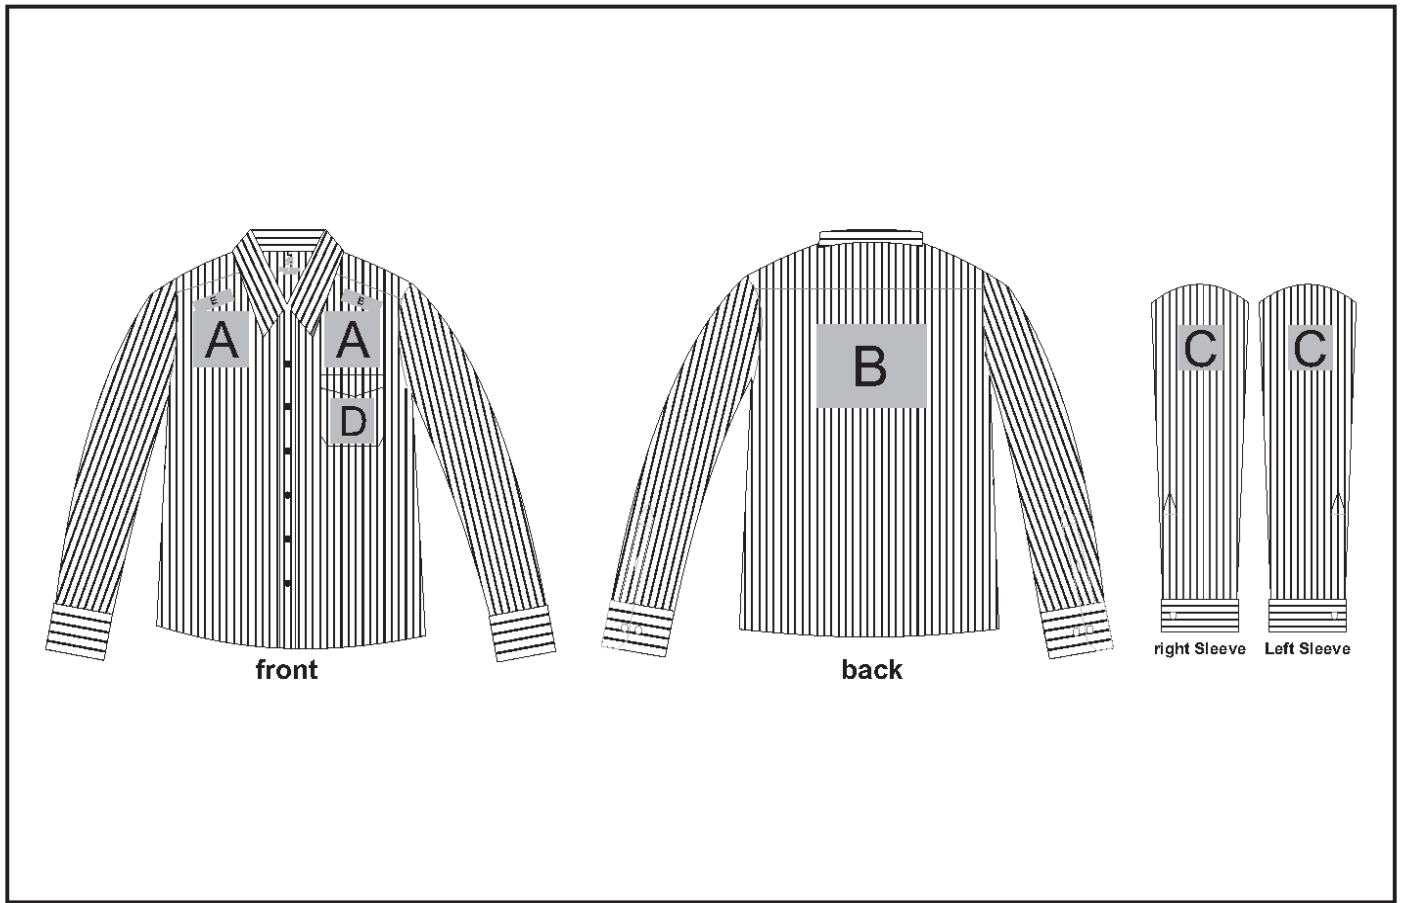

GP-7450

Mens Long Sleeve Glenarbor Shirt

Need to know:

Branding Options:

Position	Branding Method (Branding Code)	No. of Colours	Dimension
A	Embroidery (EM-CLOTHING)	N/A	100mm wide x 100mm high
A	Digital Transfer Clothing A6 (DTC-A6)	Full Colour	100mm wide x 100mm high
B	Embroidery (EM-CLOTHING)	N/A	200mm wide x 150mm high
B	Digital Transfer Clothing A6 (DTC-A6)	Full Colour	105mm wide x 148mm high
B	Digital Transfer Clothing A5 (DTC-A5)	Full Colour	210mm wide x 148mm high
C	Embroidery (EM-CLOTHING)	N/A	80mm wide x 80mm high
C	Digital Transfer Clothing A6 (DTC-A6)	Full Colour	80mm wide x 80mm high

D

Digital Transfer Clothing A6 (DTC-A6)

Full Colour

80mm wide x 80mm high