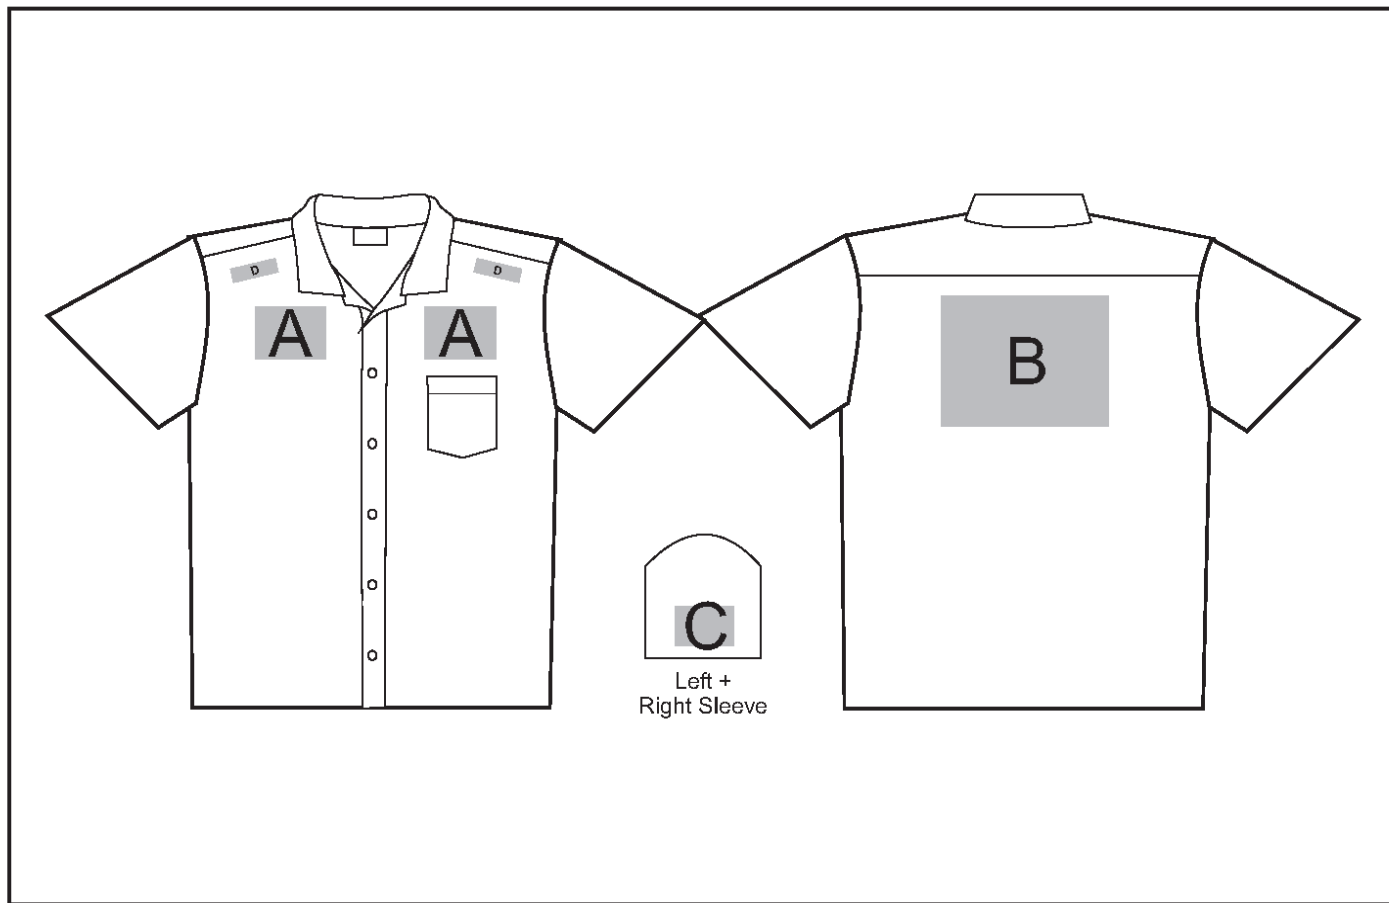

BAS-3422

Mens Short Sleeve Huntington Shirt

Need to know:

Branding Options:

Position	Branding Method (Branding Code)	No. of Colours	Dimension
A	Embroidery (EM-CLOTHING)	N/A	100mm wide x 100mm high
A	Digital Transfer Clothing A6 (DTC-A6)	Full Colour	100mm wide x 100mm high
B	Embroidery (EM-CLOTHING)	N/A	200mm wide x 200mm high
B	Digital Transfer Clothing A6 (DTC-A6)	Full Colour	105mm wide x 148mm high
B	Digital Transfer Clothing A5 (DTC-A5)	Full Colour	210mm wide x 148mm high
C	Embroidery (EM-CLOTHING)	N/A	80mm wide x 80mm high
C	Digital Transfer Clothing A6 (DTC-A6)	Full Colour	80mm wide x 80mm high