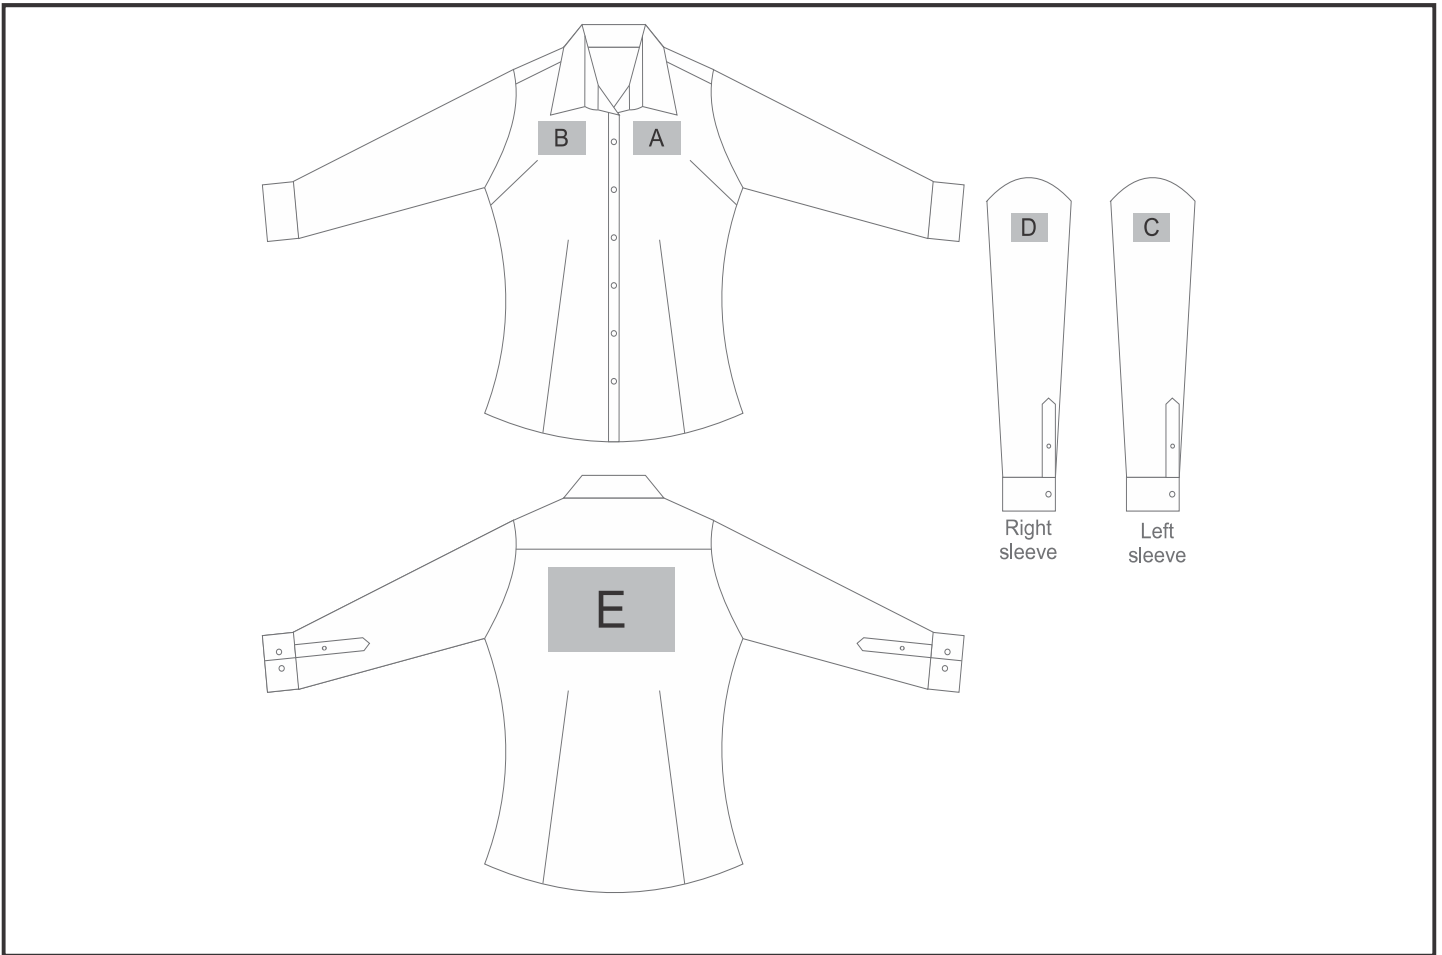

BAS-4764

Ladies Long Sleeve Aspen Shirt

Need to know:

- Includes 1-Position Embroidery OR 1 Position Digital Transfer (setup fee applies)
- Cannot guarantee a 100% straight branding on any clothing item with check or stripe detail
- **EMB/DTC inclusive Parameters:** Left/Right Chest OR Back =100mm x 100mm

Branding Options:

Position	Branding Method (Branding Code)	No. of Colours	Dimension
A	Embroidery (EM-CLOTHING)	N/A	90mm wide x 90mm high
A	Screen Print (SC)	6 Colours	50mm wide x 50mm high
A	Digital Transfer Clothing A6 (DTC-A6)	Full Colour	90mm wide x 90mm high
A	Silicone (STP-A)	N/A	30mm wide x 30mm high
A	Silicone (STP-B)	N/A	50mm wide x 50mm high
A	Silicone (STP-C)	N/A	80mm wide x 80mm high