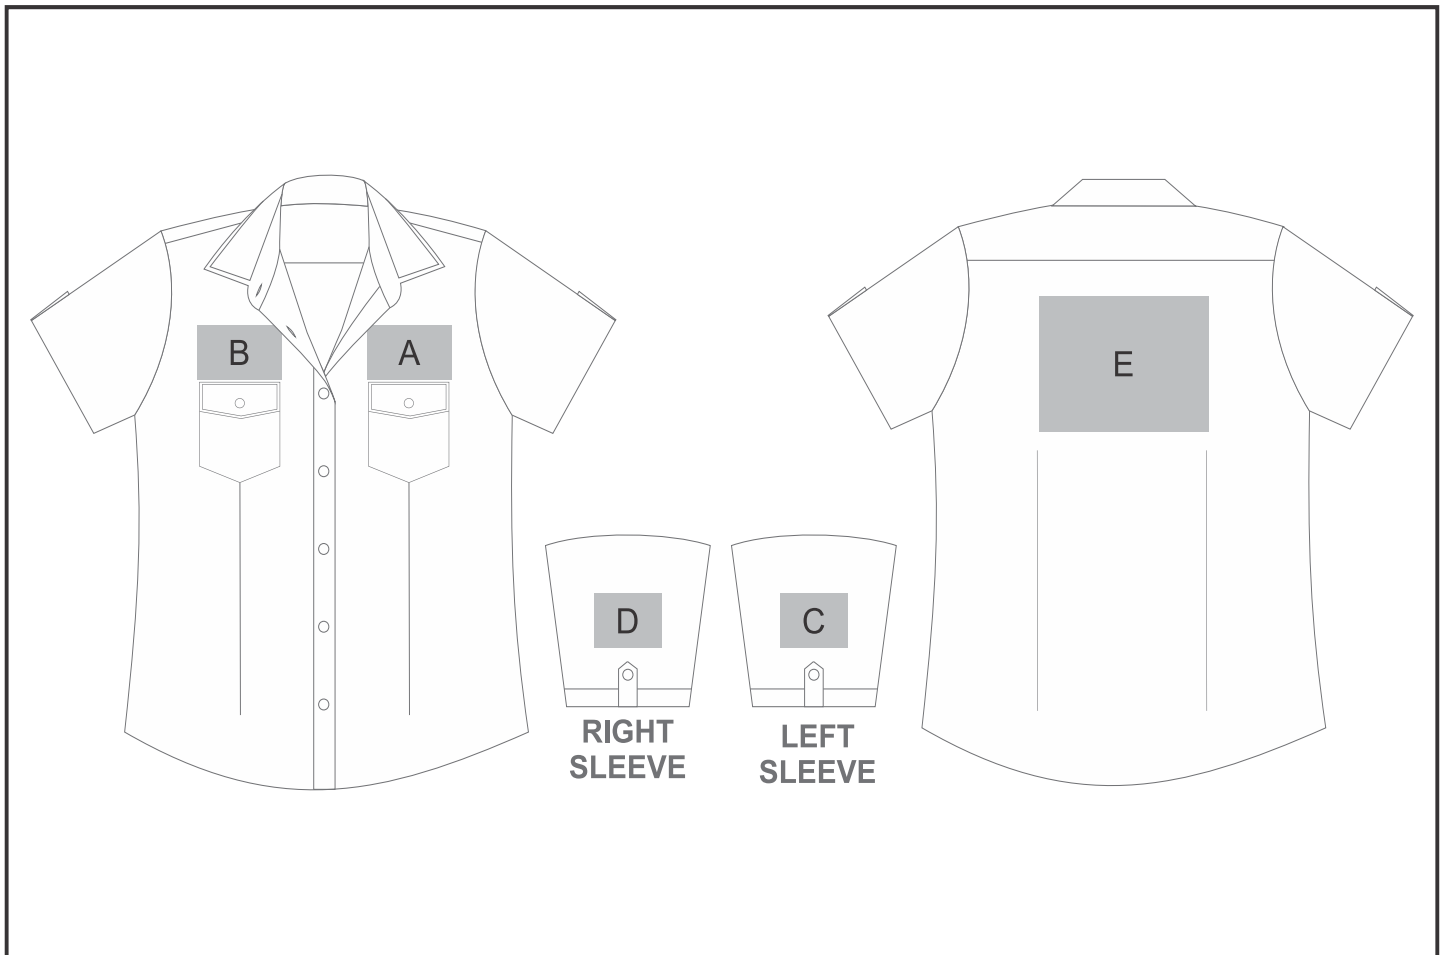

### Need to know:

Includes 1-Position Embroidery OR 1 Position Digital Transfer (setup fee applies)

- Cannot guarantee a 100% straight branding on any clothing item with check or stripe detail
- **EMB/DTC inclusive Parameters:** Left/Right Chest or Back =100mm x 100mm

### Branding Options:

Position	Branding Method (Branding Code)	No. of Colours	Dimension
A	Embroidery (EM-CLOTHING)	N/A	100mm wide x 80mm high
A	Screen Print (SP)	6 Colours	100mm wide x 60mm high
A	Digital Transfer Clothing A6 (DTC-A6)	Full Colour	100mm wide x 80mm high
A	Silicone (STP-A)	N/A	30mm wide x 30mm high
A	Silicone (STP-B)	N/A	50mm wide x 50mm high
A	Silicone (STP-C)	N/A	80mm wide x 60mm high
A	Silicone (STP-D)	N/A	100mm wide x 10mm high

B	Embroidery (EM-CLOTHING)	N/A	100mm wide x 80mm high
B	Screen Print (SP)	6 Colours	100mm wide x 60mm high
B	Digital Transfer Clothing A6 (DTC-A6)	Full Colour	100mm wide x 80mm high
B	Silicone (STP-A)	N/A	30mm wide x 30mm high
B	Silicone (STP-B)	N/A	50mm wide x 50mm high
B	Silicone (STP-C)	N/A	80mm wide x 60mm high
B	Silicone (STP-D)	N/A	100mm wide x 40mm high

D	Embroidery (EM-CLOTHING)	N/A	50mm wide x 50mm high
D	Screen Print (SP)	6 Colours	60mm wide x 60mm high
D	Digital Transfer Clothing A6 (DTC-A6)	Full Colour	50mm wide x 50mm high
D	Silicone (STP-A)	N/A	30mm wide x 30mm high
D	Silicone (STP-B)	N/A	50mm wide x 50mm high
D	Silicone (STP-C)	N/A	80mm wide x 80mm high