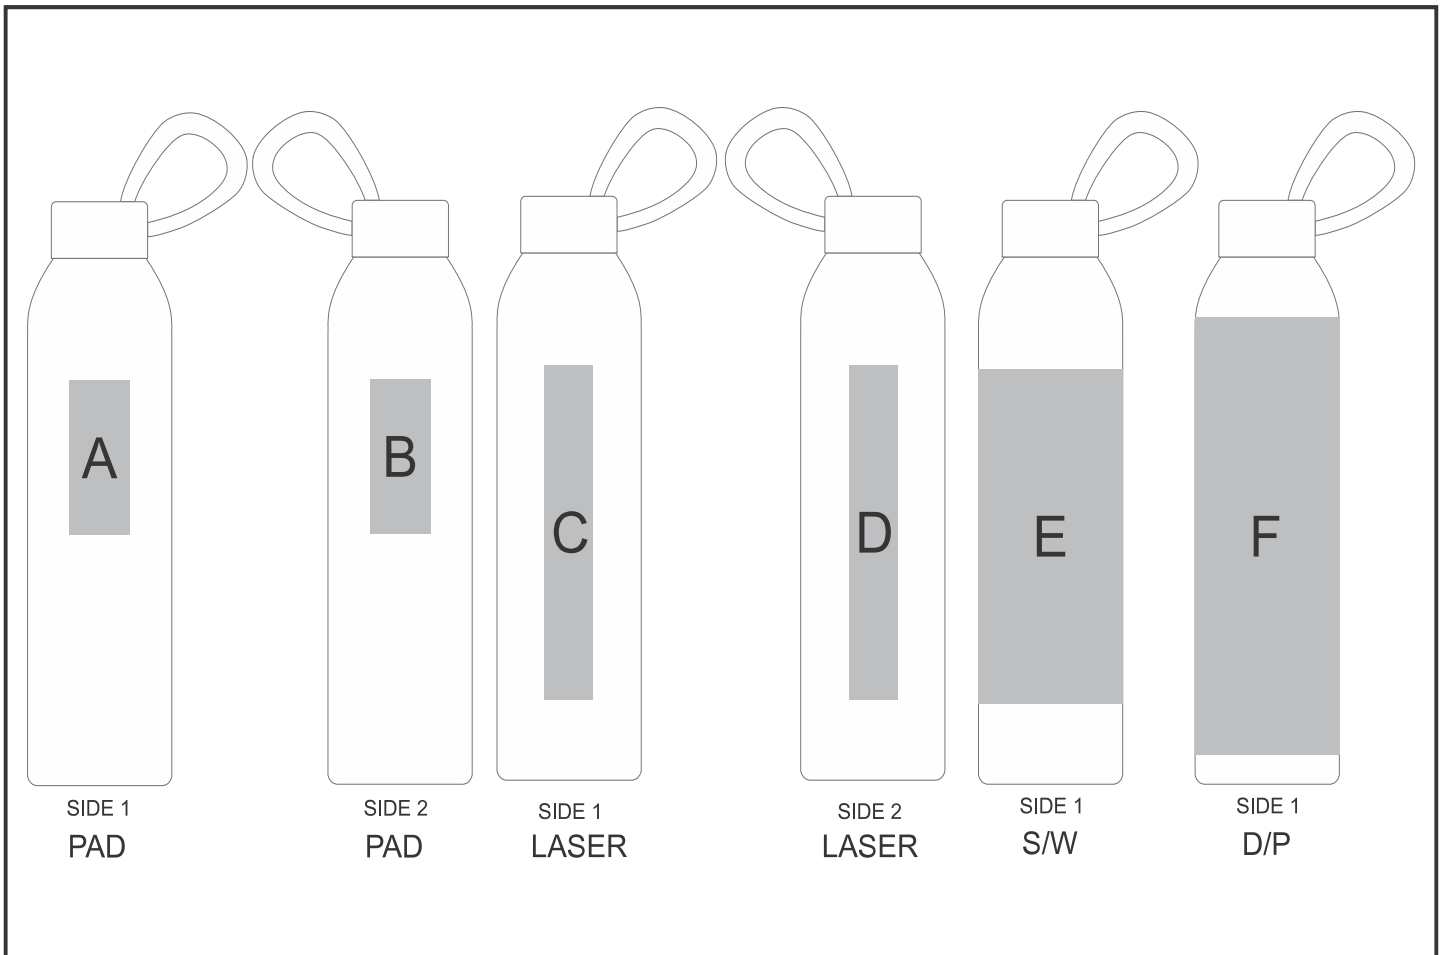

IDEA-54003

Altitude Island Aluminium Water Bottle - 650ml

Need to know:

- Includes 1-Colour, 1-Position Screen Wrap (setup fee applies)
- **Laser colour** - White
- **DP:** Full wrap around designs may have slight misalignment at the join, depending on your artwork.
- Full circumference of bottle is 208mm wide

Branding Options:

Position	Branding Method (Branding Code)	No. of Colours	Dimension
A	Pad Printing (PB)	4 Colours	25mm wide x 60mm high
B	Pad Printing (PB)	4 Colours	25mm wide x 60mm high
C	Laser Engraving (LB)	N/A	35mm wide x 130mm high
D	Laser Engraving (LB)	N/A	35mm wide x 130mm high

E	Screen Wrap (SW)	1 Colour	180mm wide x 110mm high
F	Digital Print Drinkware (DP-C)	Full Colour	208mm wide x 80mm high
F	Digital Print Drinkware (DP-D)	Full Colour	208mm wide x 110mm high
F	Digital Print Drinkware (DP-E)	Full Colour	208mm wide x 170mm high