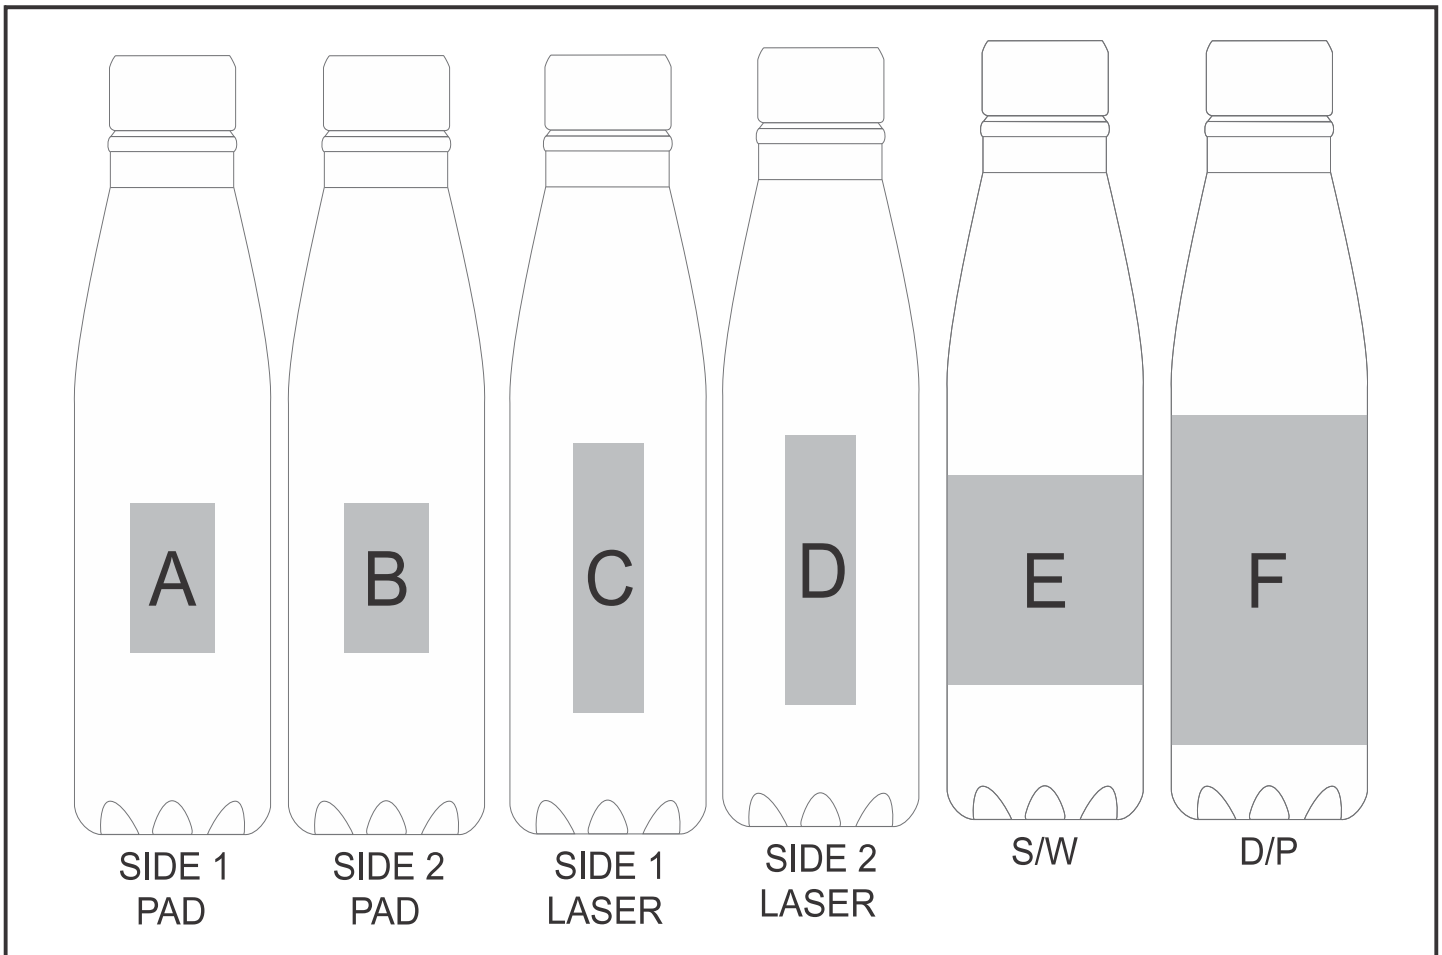

IDEA-54105

Altitude Nevaeh Aluminium Water Bottle - 600ml

Need to know:

Includes 1-Colour, 1-Position Screen Wrap (setup fee applies).

- **Laser Colour** : White

- **DP**: Full wrap around designs may have slight misalignment at the join, depending on your artwork.

- Full circumference of bottle is 207mm wide

Branding Options:

Position	Branding Method (Branding Code)	No. of Colours	Dimension
A	Pad Printing (PC)	4 Colours	30mm wide x 50mm high
B	Pad Printing (PC)	4 Colours	30mm wide x 50mm high
C	Laser Engraving (LB)	N/A	25mm wide x 90mm high
D	Laser Engraving (LB)	N/A	25mm wide x 90mm high
E	Screen Wrap (SW)	1 Colour	170mm wide x 90mm high

F	Digital Print Drinkware (DP-C)	Full Colour	207mm wide x 80mm high
F	Digital Print Drinkware (DP-D)	Full Colour	207mm wide x 110mm high