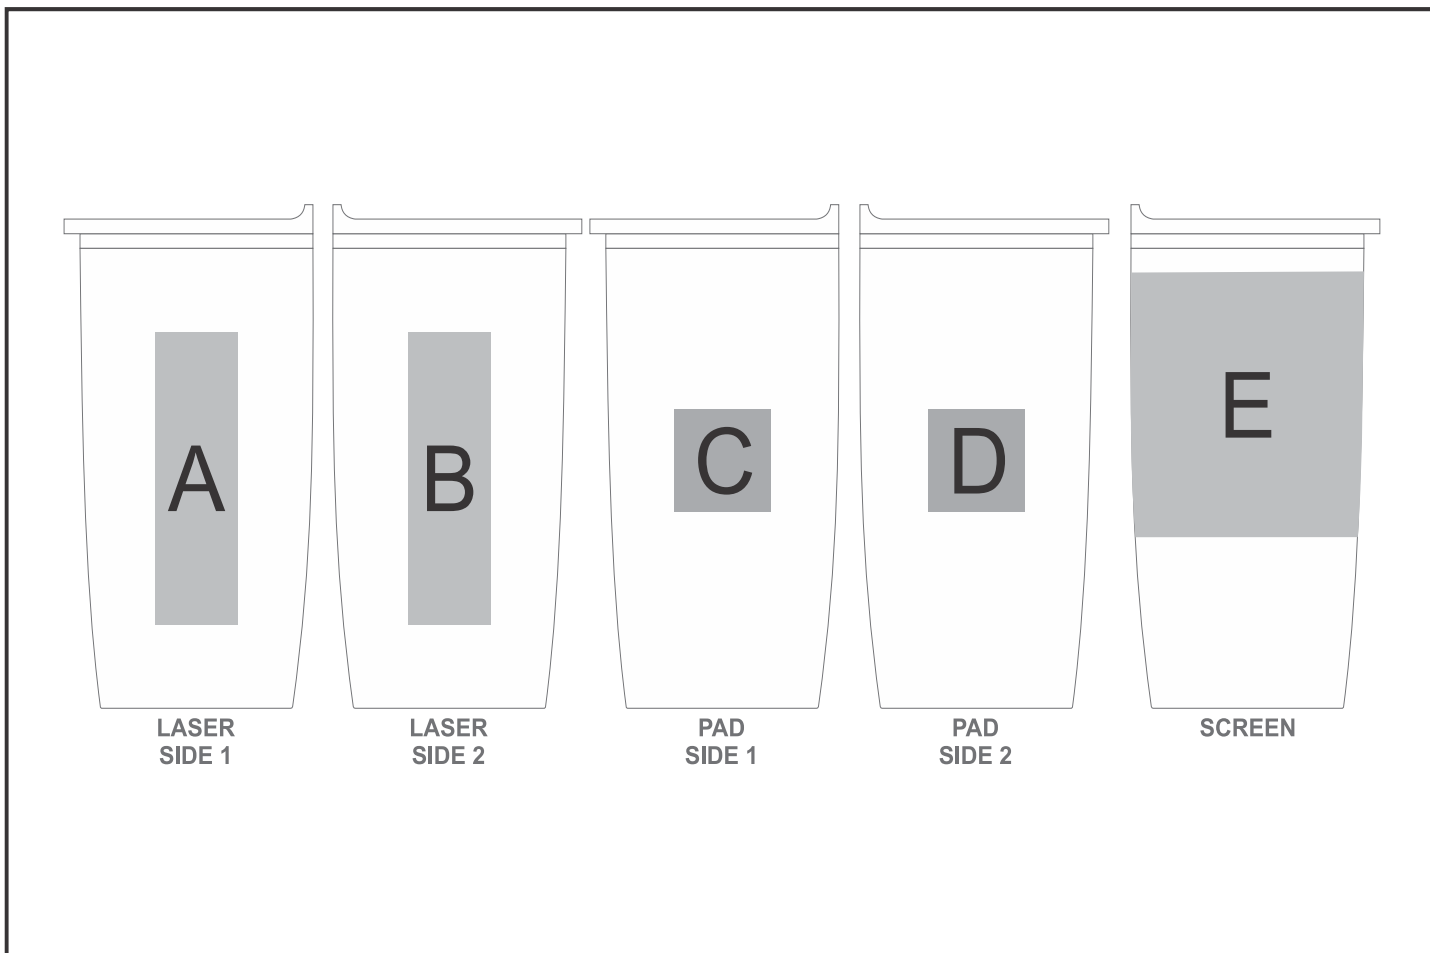

# DR-AL-240-B

Altitude Magna Stainless Steel & Plastic Tumbler

## Need to know:

- Includes 1-Colour, 1-Position Screen Wrap (setup fees apply)

- **Laser Colour:** Brown

## Branding Options:

Position	Branding Method (Branding Code)	No. of Colours	Dimension
A	Laser Engraving (LB)	N/A	30mm wide x 100mm high
B	Laser Engraving (LB)	N/A	30mm wide x 100mm high
C	Pad Printing (PB)	4 Colours	35mm wide x 35mm high
D	Pad Printing (PB)	4 Colours	35mm wide x 35mm high
E	Screen Wrap (SW)	1 Colour	200mm wide x 90mm high