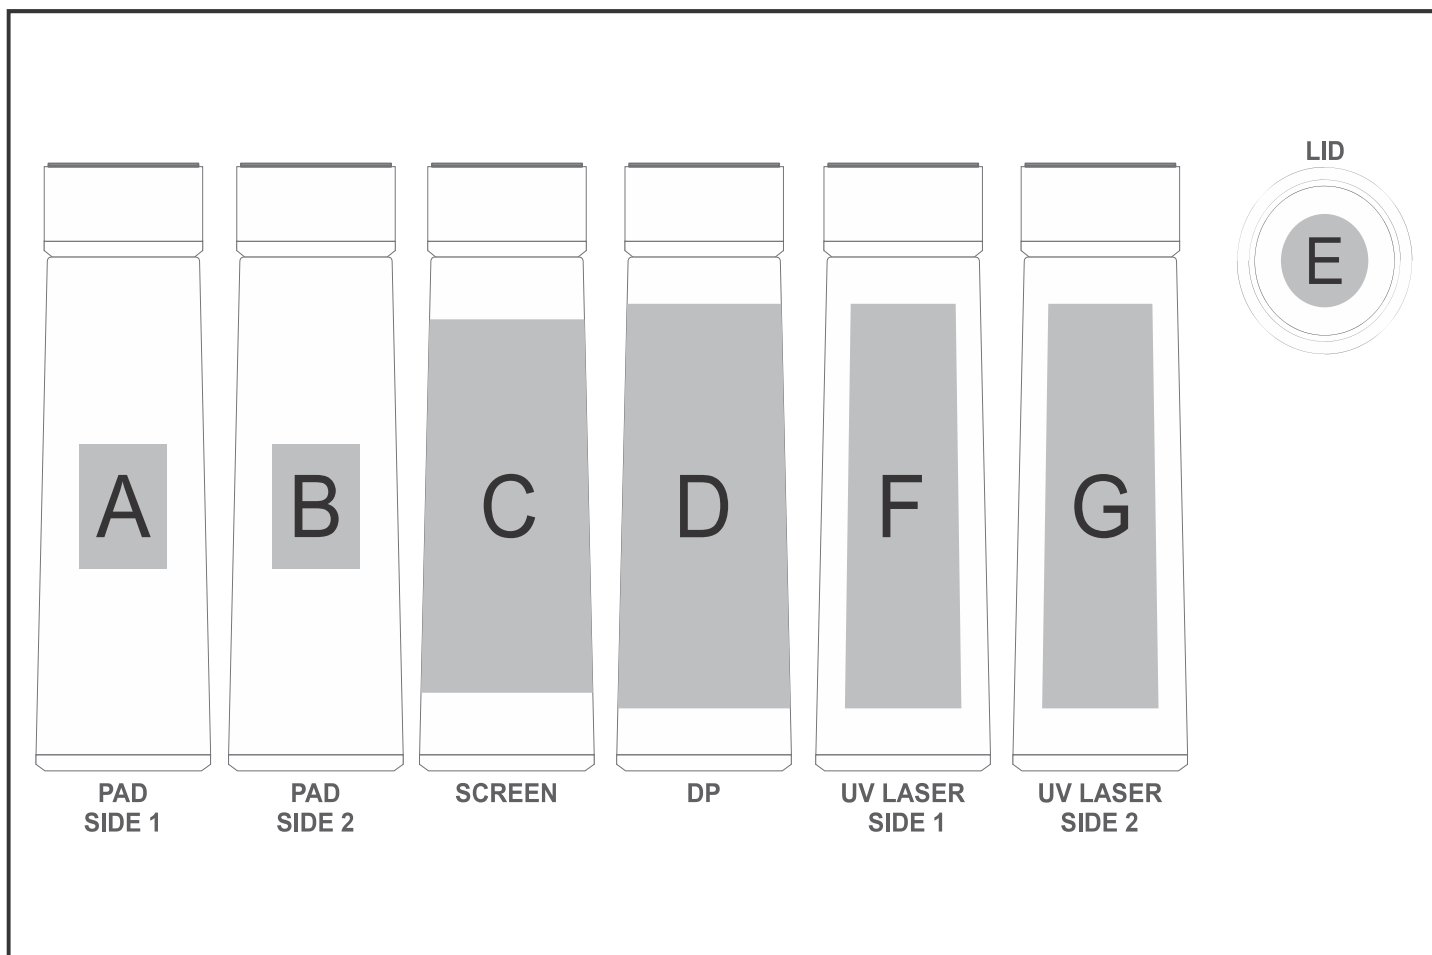

DR-AL-242-B

Altitude Tiesto Glass & Plastic Double-Wall Water

Need to know:

- Includes 1-Colour, 1-Position Screen Wrap OR 1-Position Laser Engraving on POS E OR 1-Colour, 1-Position Pad Print (setup fees apply)

- **Laser Colour:** Brown

- **UV Laser colour:** Grey

Branding Options:

Position	Branding Method (Branding Code)	No. of Colours	Dimension
A	Pad Printing (PC)	4 Colours	30mm wide x 40mm high
B	Pad Printing (PC)	4 Colours	30mm wide x 40mm high
C	Screen Wrap (SW)	1 Colour	190mm wide x 120mm high
D	Digital Print Drinkware (DP-C)	Full Colour	210mm wide x 90mm high
D	Digital Print Drinkware (DP-D)	Full Colour	210mm wide x 110mm high

D	Digital Print Drinkware (DP-E)	Full Colour	210mm wide x 130mm high
E	Laser Engraving (LB)	N/A	30mm wide x 30mm high
F	Laser Engraving (LB)	N/A	40mm wide x 130mm high
G	Laser Engraving (LB)	N/A	40mm wide x 130mm high