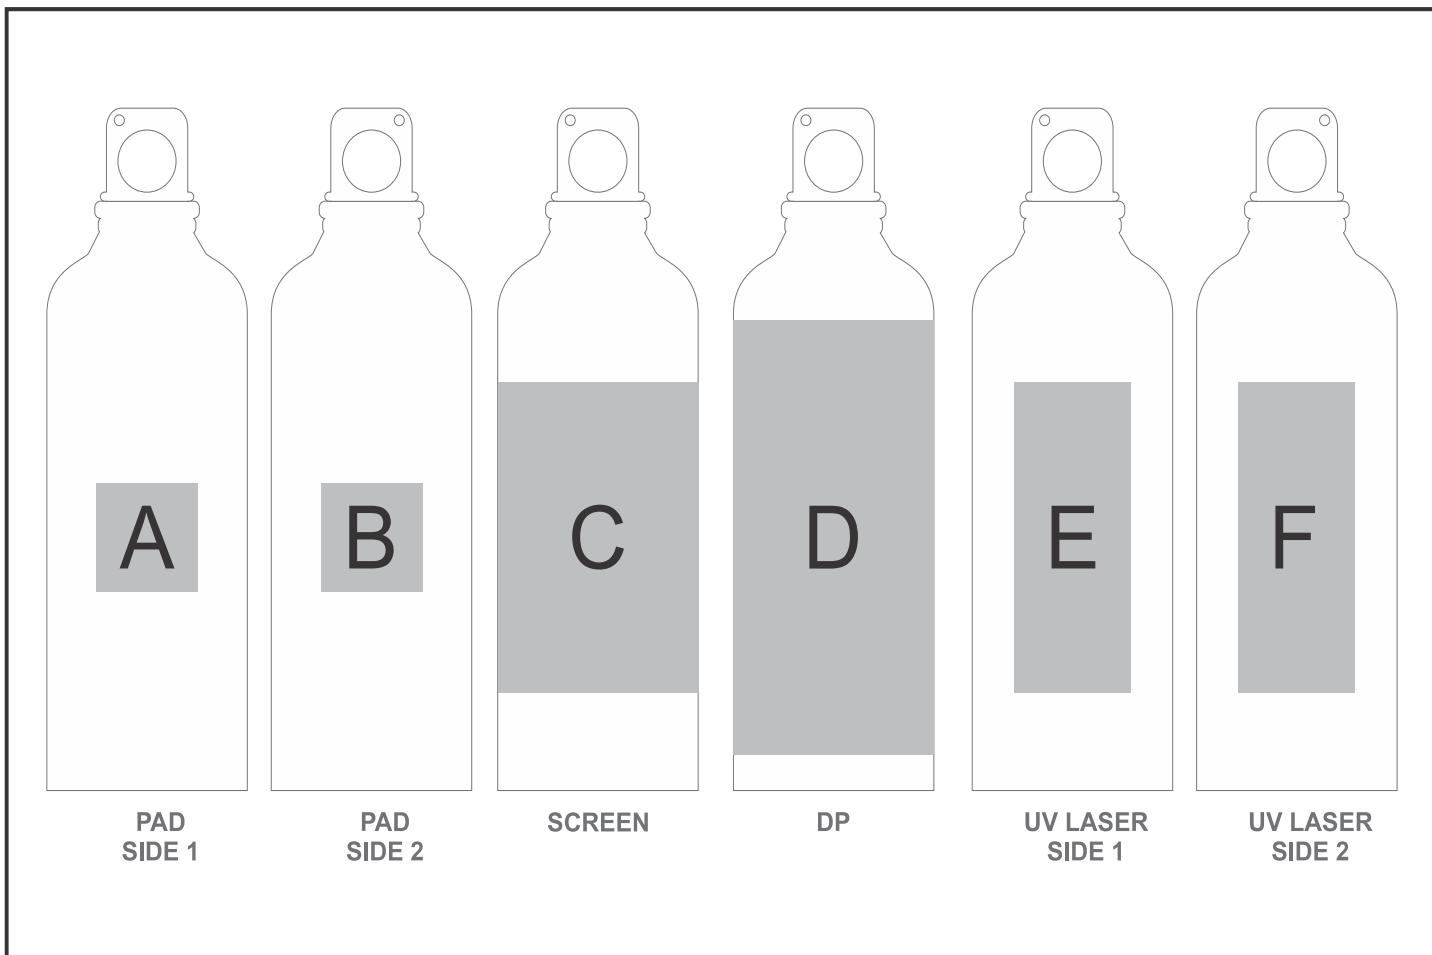

DR-AL-290-B

Altitude Vista Recycled PET Water Bottle - 600ml

Need to know:

Includes 1-Colour, 1-Position Screen Wrap OR 1-Colour, 1-Position Pad Print (setup fees apply)

- Please be aware that this item is prone to scratches and marks.
- Seam on bottle will affect the print.
- **DP:** Full wrap around designs may have slight misalignment at the join, depending on your artwork.
- Full circumference of bottle is 222mm wide
- **UV Laser colour:** Frosted

Branding Options:

Position	Branding Method (Branding Code)	No. of Colours	Dimension
A	Pad Printing (PA)	4 Colours	35mm wide x 35mm high
B	Pad Printing (PA)	4 Colours	35mm wide x 35mm high
C	Screen Wrap (SW)	1 Colour	180mm wide x 100mm high
D	Digital Print Drinkware (DP-C)	Full Colour	222mm wide x 80mm high

D	Digital Print Drinkware (DP-D)	Full Colour	222mm wide x 110mm high
D	Digital Print Drinkware (DP-E)	Full Colour	222mm wide x 140mm high
E	Laser Engraving (LB)	N/A	40mm wide x 100mm high
F	Laser Engraving (LB)	N/A	40mm wide x 100mm high