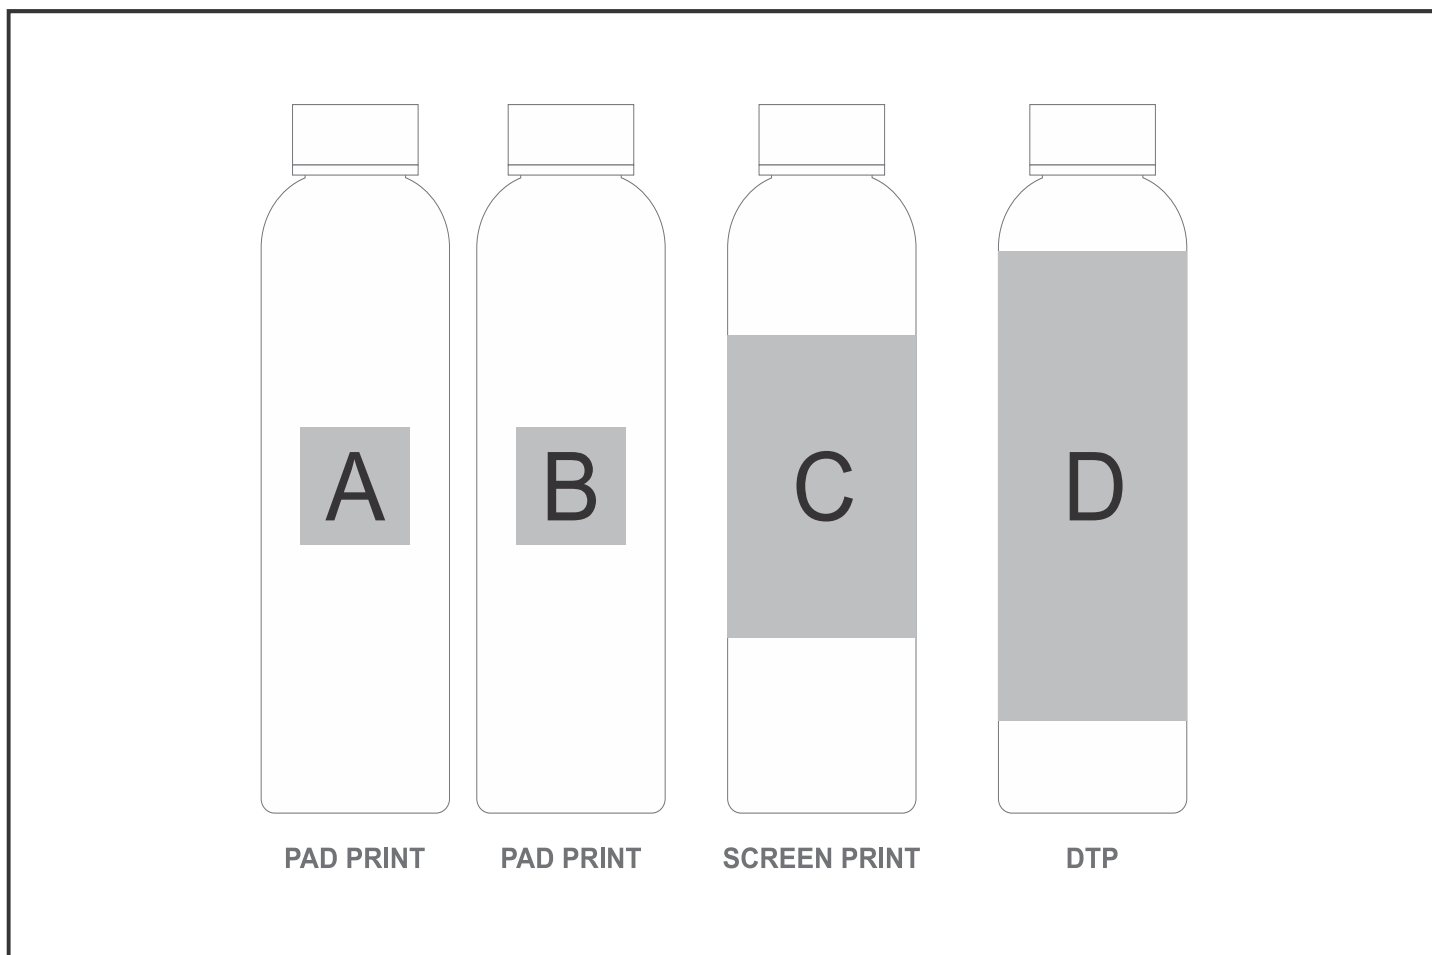

DR-AL-309-B

Altitude Rhythm Recycled PET Water Bottle - 500ml

Need to know:

- Includes 1-Colour 1-Position Screen Print OR 1-Colour 1-Position Pad Print (setup fees apply)

- Small text wont be legible

Branding Options:

Position	Branding Method (Branding Code)	No. of Colours	Dimension
A	Pad Printing (PA)	4 Colours	35mm wide x 35mm high
B	Pad Printing (PA)	4 Colours	35mm wide x 35mm high
C	Screen Print (SB)	1 Colour	160mm wide x 90mm high
D	Digital Print Drinkware (DP-C)	Full Colour	205mm wide x 90mm high
D	Digital Print Drinkware (DP-D)	Full Colour	205mm wide x 110mm high
D	Digital Print Drinkware (DP-E)	Full Colour	205mm wide x 140mm high