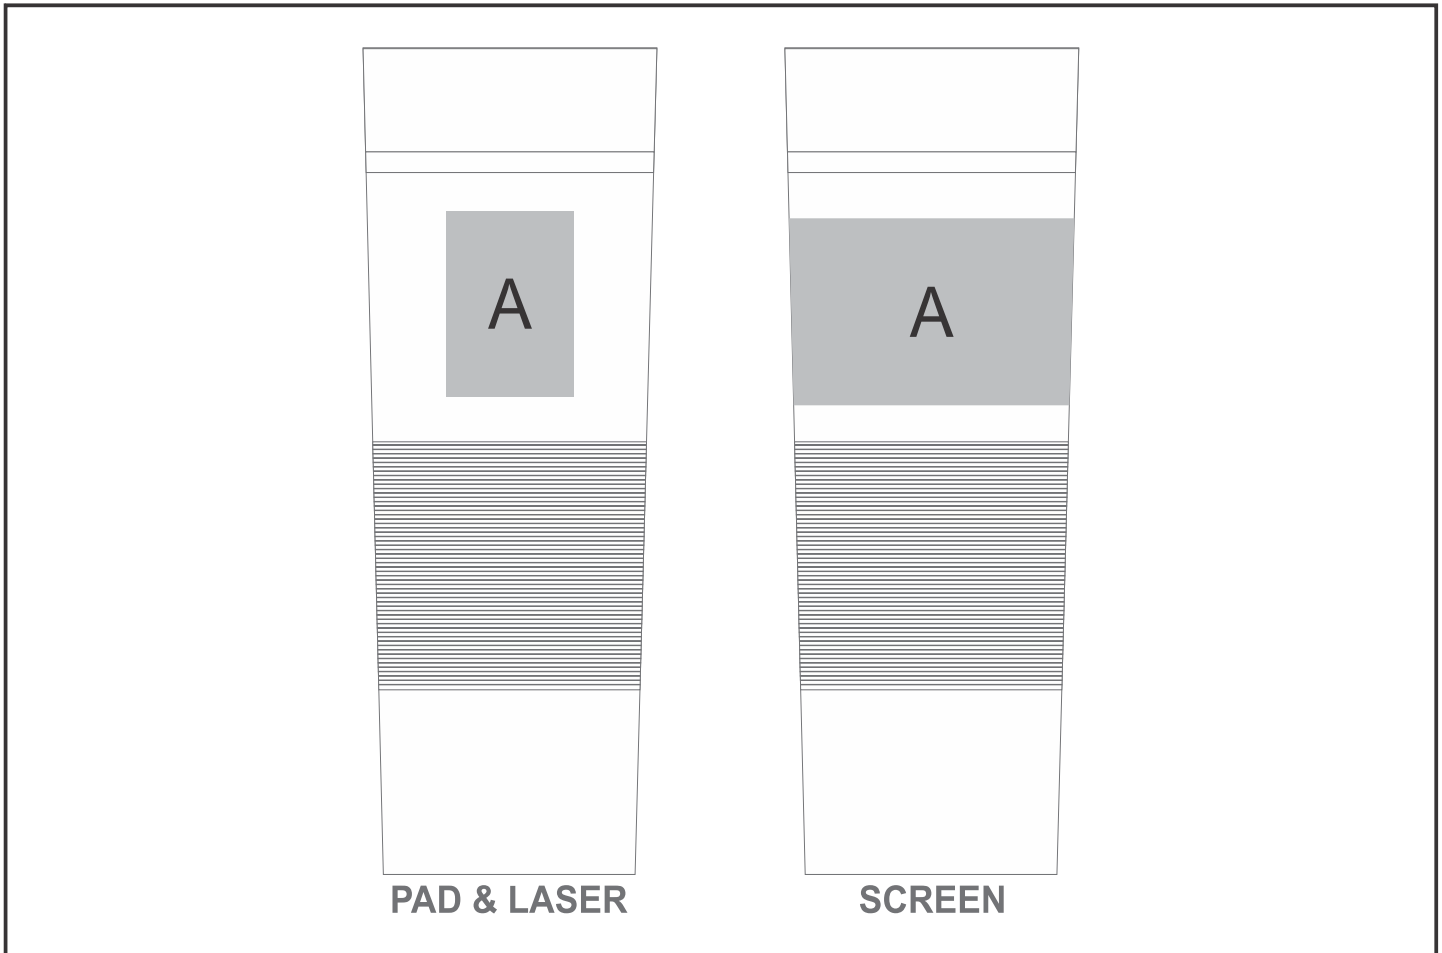

DW-6525

Ridge Double-Wall Tumbler

Need to know:

- Laser Colour: Brown

Branding Options:

Position	Branding Method (Branding Code)	No. of Colours	Dimension
A	Laser Engraving (LB)	N/A	33mm wide x 45mm high
A	Pad Printing (PC)	4 Colours	33mm wide x 45mm high
A	Screen Wrap (SW)	1 Colour	180mm wide x 45mm high