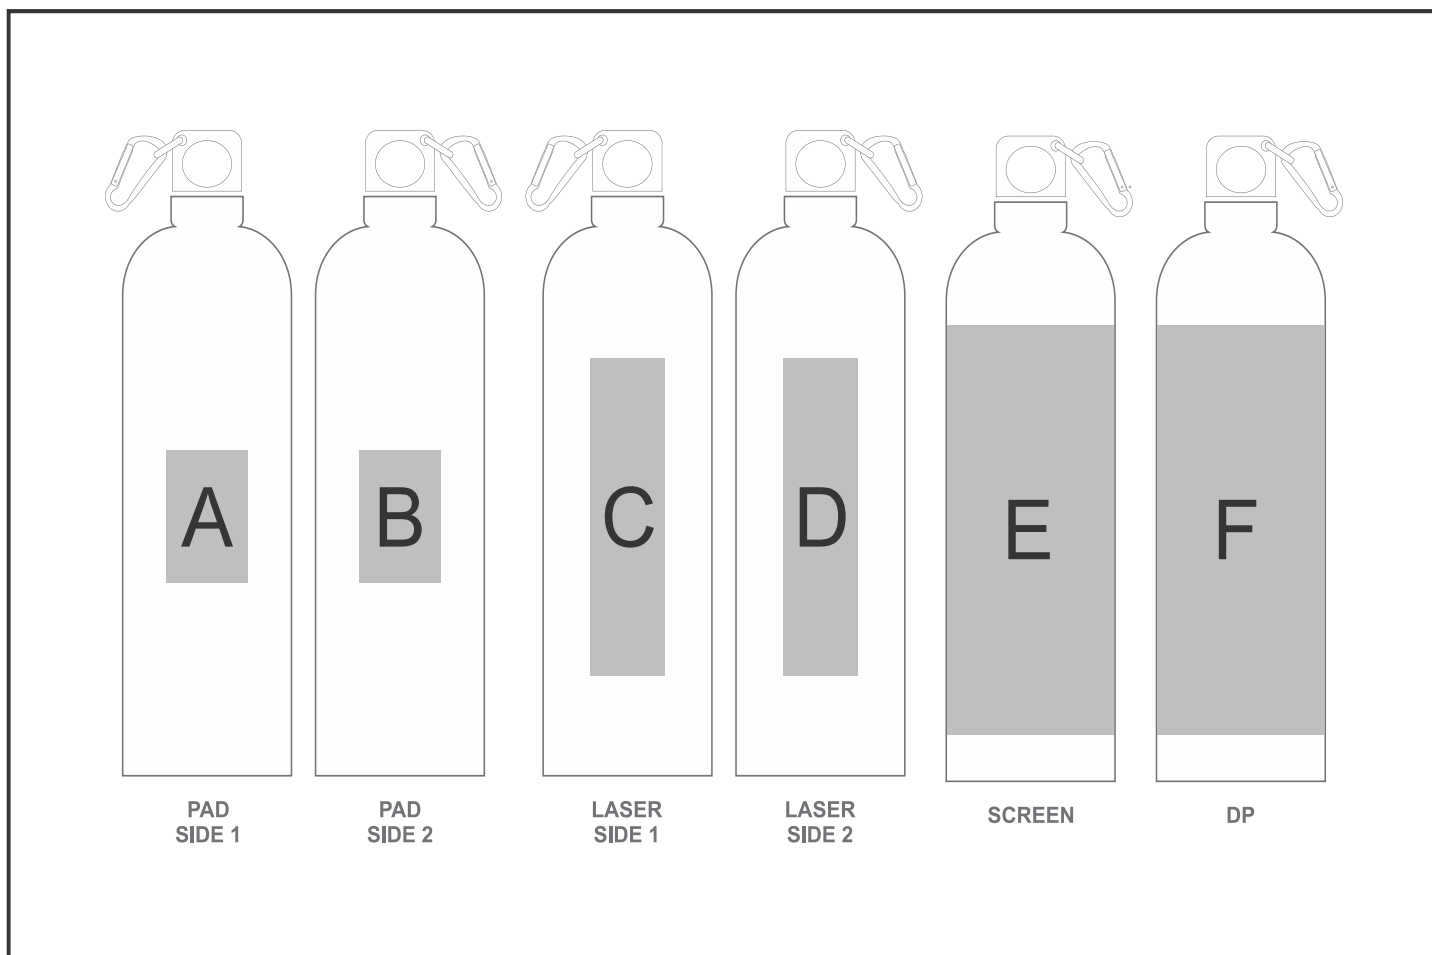

# DR-AM-191-B

Crossover Aluminium Water Bottle - 750ml

## Need to know:

- **Laser Colour:** White
- **DP:** Full wrap around designs may have slight misalignment at the join, depending on your artwork.
- Full circumference of bottle is 230mm wide

## Branding Options:

Position	Branding Method (Branding Code)	No. of Colours	Dimension
A	Pad Printing (PC)	4 Colours	33mm wide x 50mm high
B	Pad Printing (PC)	4 Colours	33mm wide x 50mm high
C	Laser Engraving (LB)	N/A	30mm wide x 120mm high
C	Digital Print Drinkware (DP-E)	Full Colour	230mm wide x 155mm high
D	Laser Engraving (LB)	N/A	30mm wide x 120mm high
E	Screen Wrap (SW)	1 Colour	200mm wide x 130mm high

F	Digital Print Drinkware (DP-C)	Full Colour	230mm wide x 79mm high
F	Digital Print Drinkware (DP-D)	Full Colour	230mm wide x 110mm high