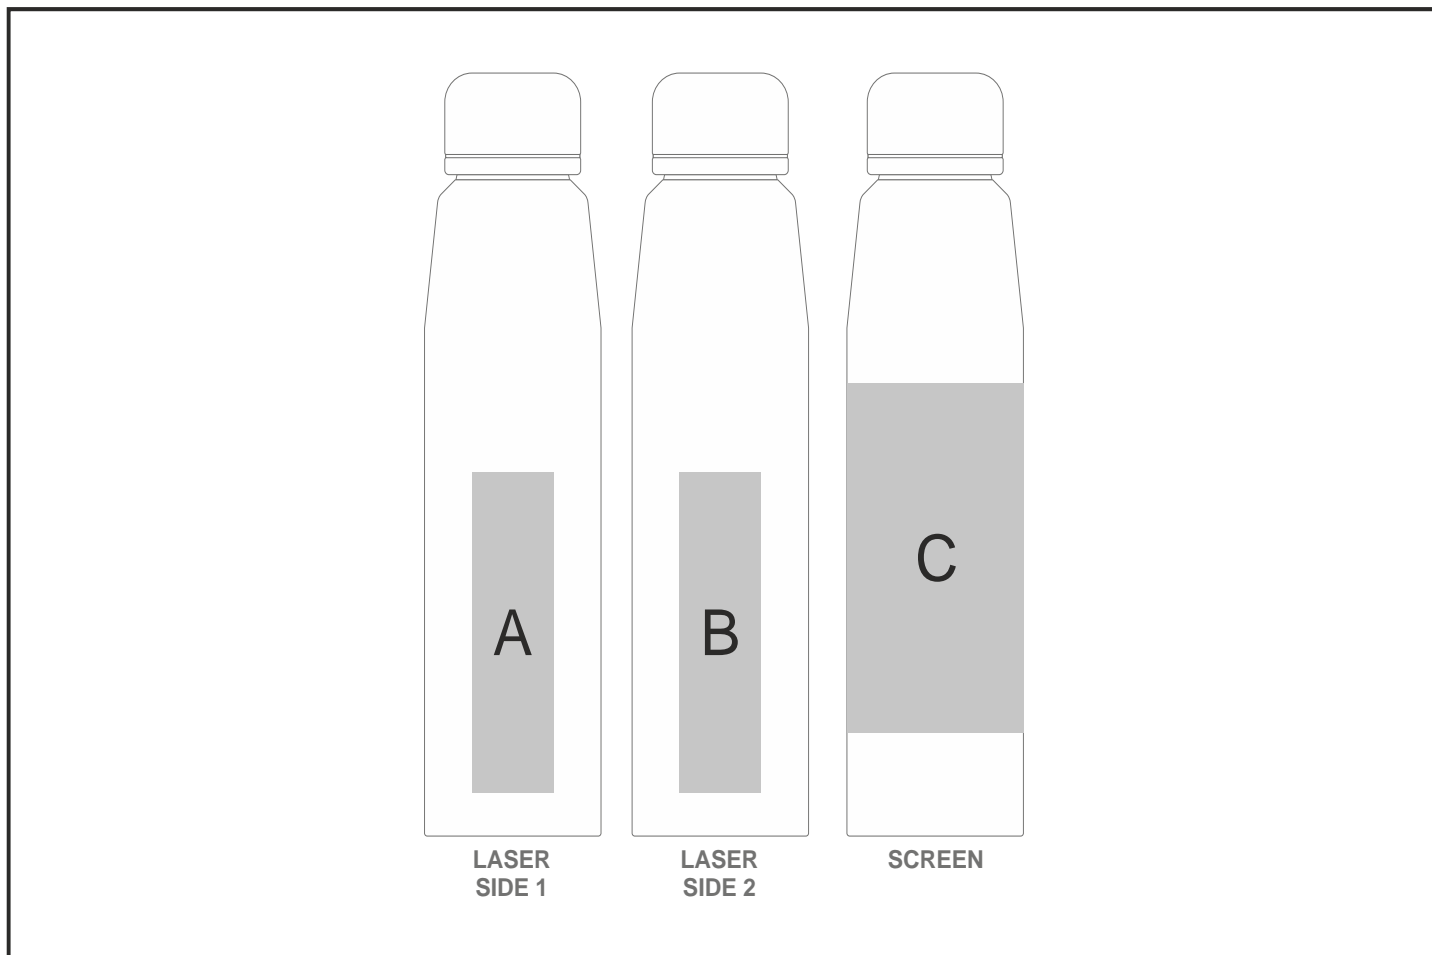

DR-AM-229-B

Altitude Lamda Lite Aluminium Water Bottle - 700ml

Need to know:

Includes 1-Colour, 1-Position Screen Wrap (setup fees apply)

- Laser Colour: Silver

Branding Options:

| Position | Branding Method (Branding Code) | No. of Colours | Dimension |
|----------|---------------------------------|----------------|-------------------------|
| A | Laser Engraving (LB) | N/A | 30mm wide x 110mm high |
| B | Laser Engraving (LB) | N/A | 30mm wide x 110mm high |
| C | Screen Wrap (SW) | 1 Colour | 170mm wide x 120mm high |