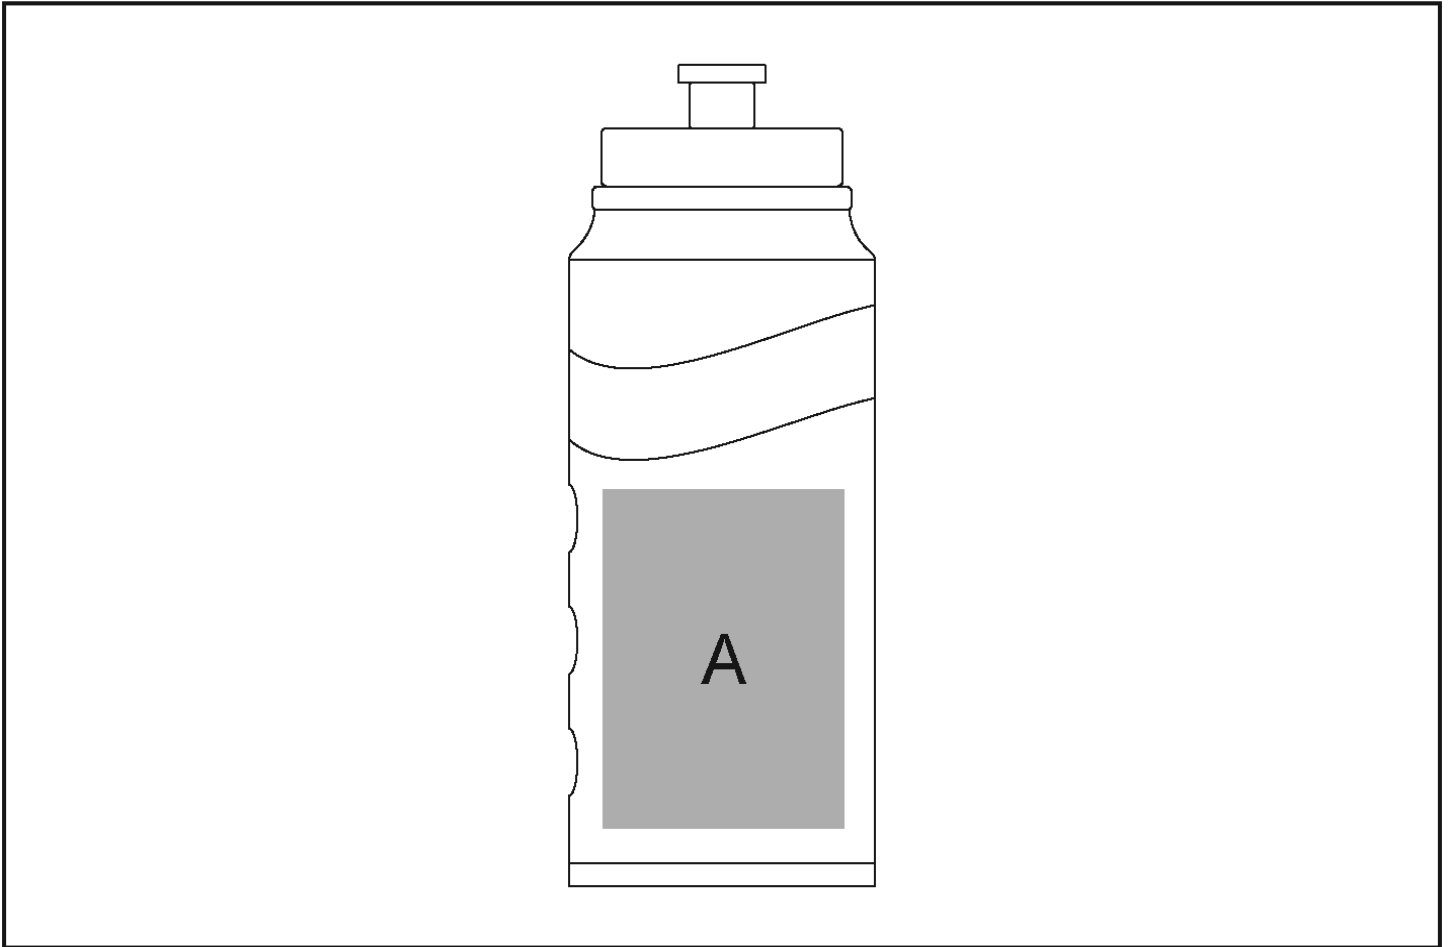

DW-6641

Altitude Slam Plastic Water Bottle - 500ml

Need to know:

- Includes 1-Colour, 1-Position Screen Wrap (setup fee applies)
- The texture of the item will affect the print.
- Seamline will affect the branding and the logo will not line straight with the grips.

Branding Options:

Position	Branding Method (Branding Code)	No. of Colours	Dimension
A	Screen Wrap (SW)	1 Colour	55mm wide x 75mm high
A	Pad Printing (PC)	4 Colours	25mm wide x 60mm high